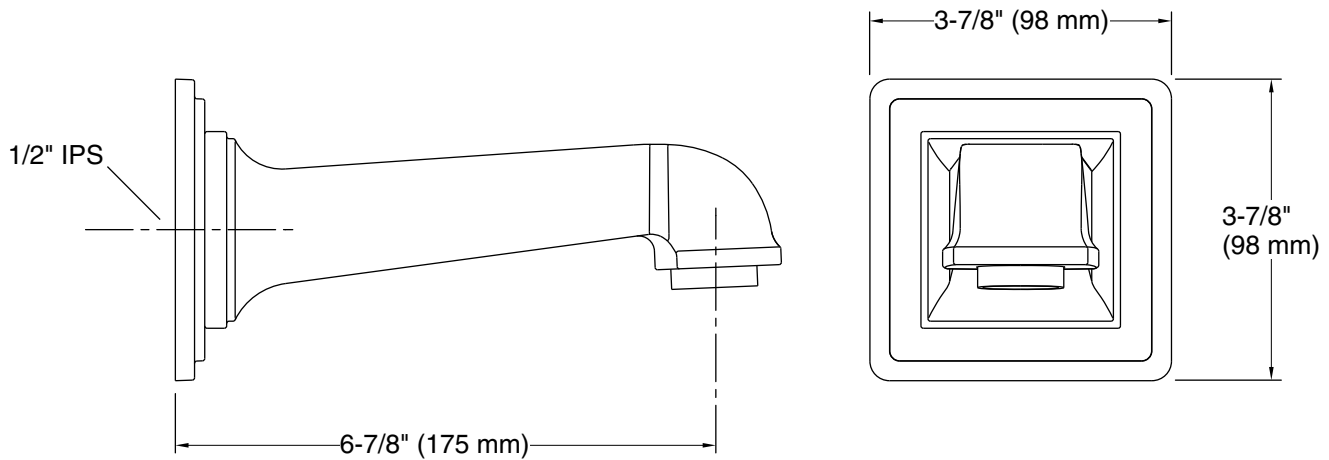

Features

- Nondiverter bath spout with 1/2" NPT connection
- Coordinates with Pinstripe faucets, accessories, and showering components to complete your bathroom

Material

- Premium metal construction for durability and reliability
- KOHLER finishes resist corrosion and tarnishing

Color	Code	Description
	CP	Polished Chrome
	SN	Vibrant [®] Polished Nickel
	BN	Vibrant [®] Brushed Nickel

Technical Information

All product dimensions are nominal.

Spout:

Spout reach: 6-7/8" (175 mm)

Notes