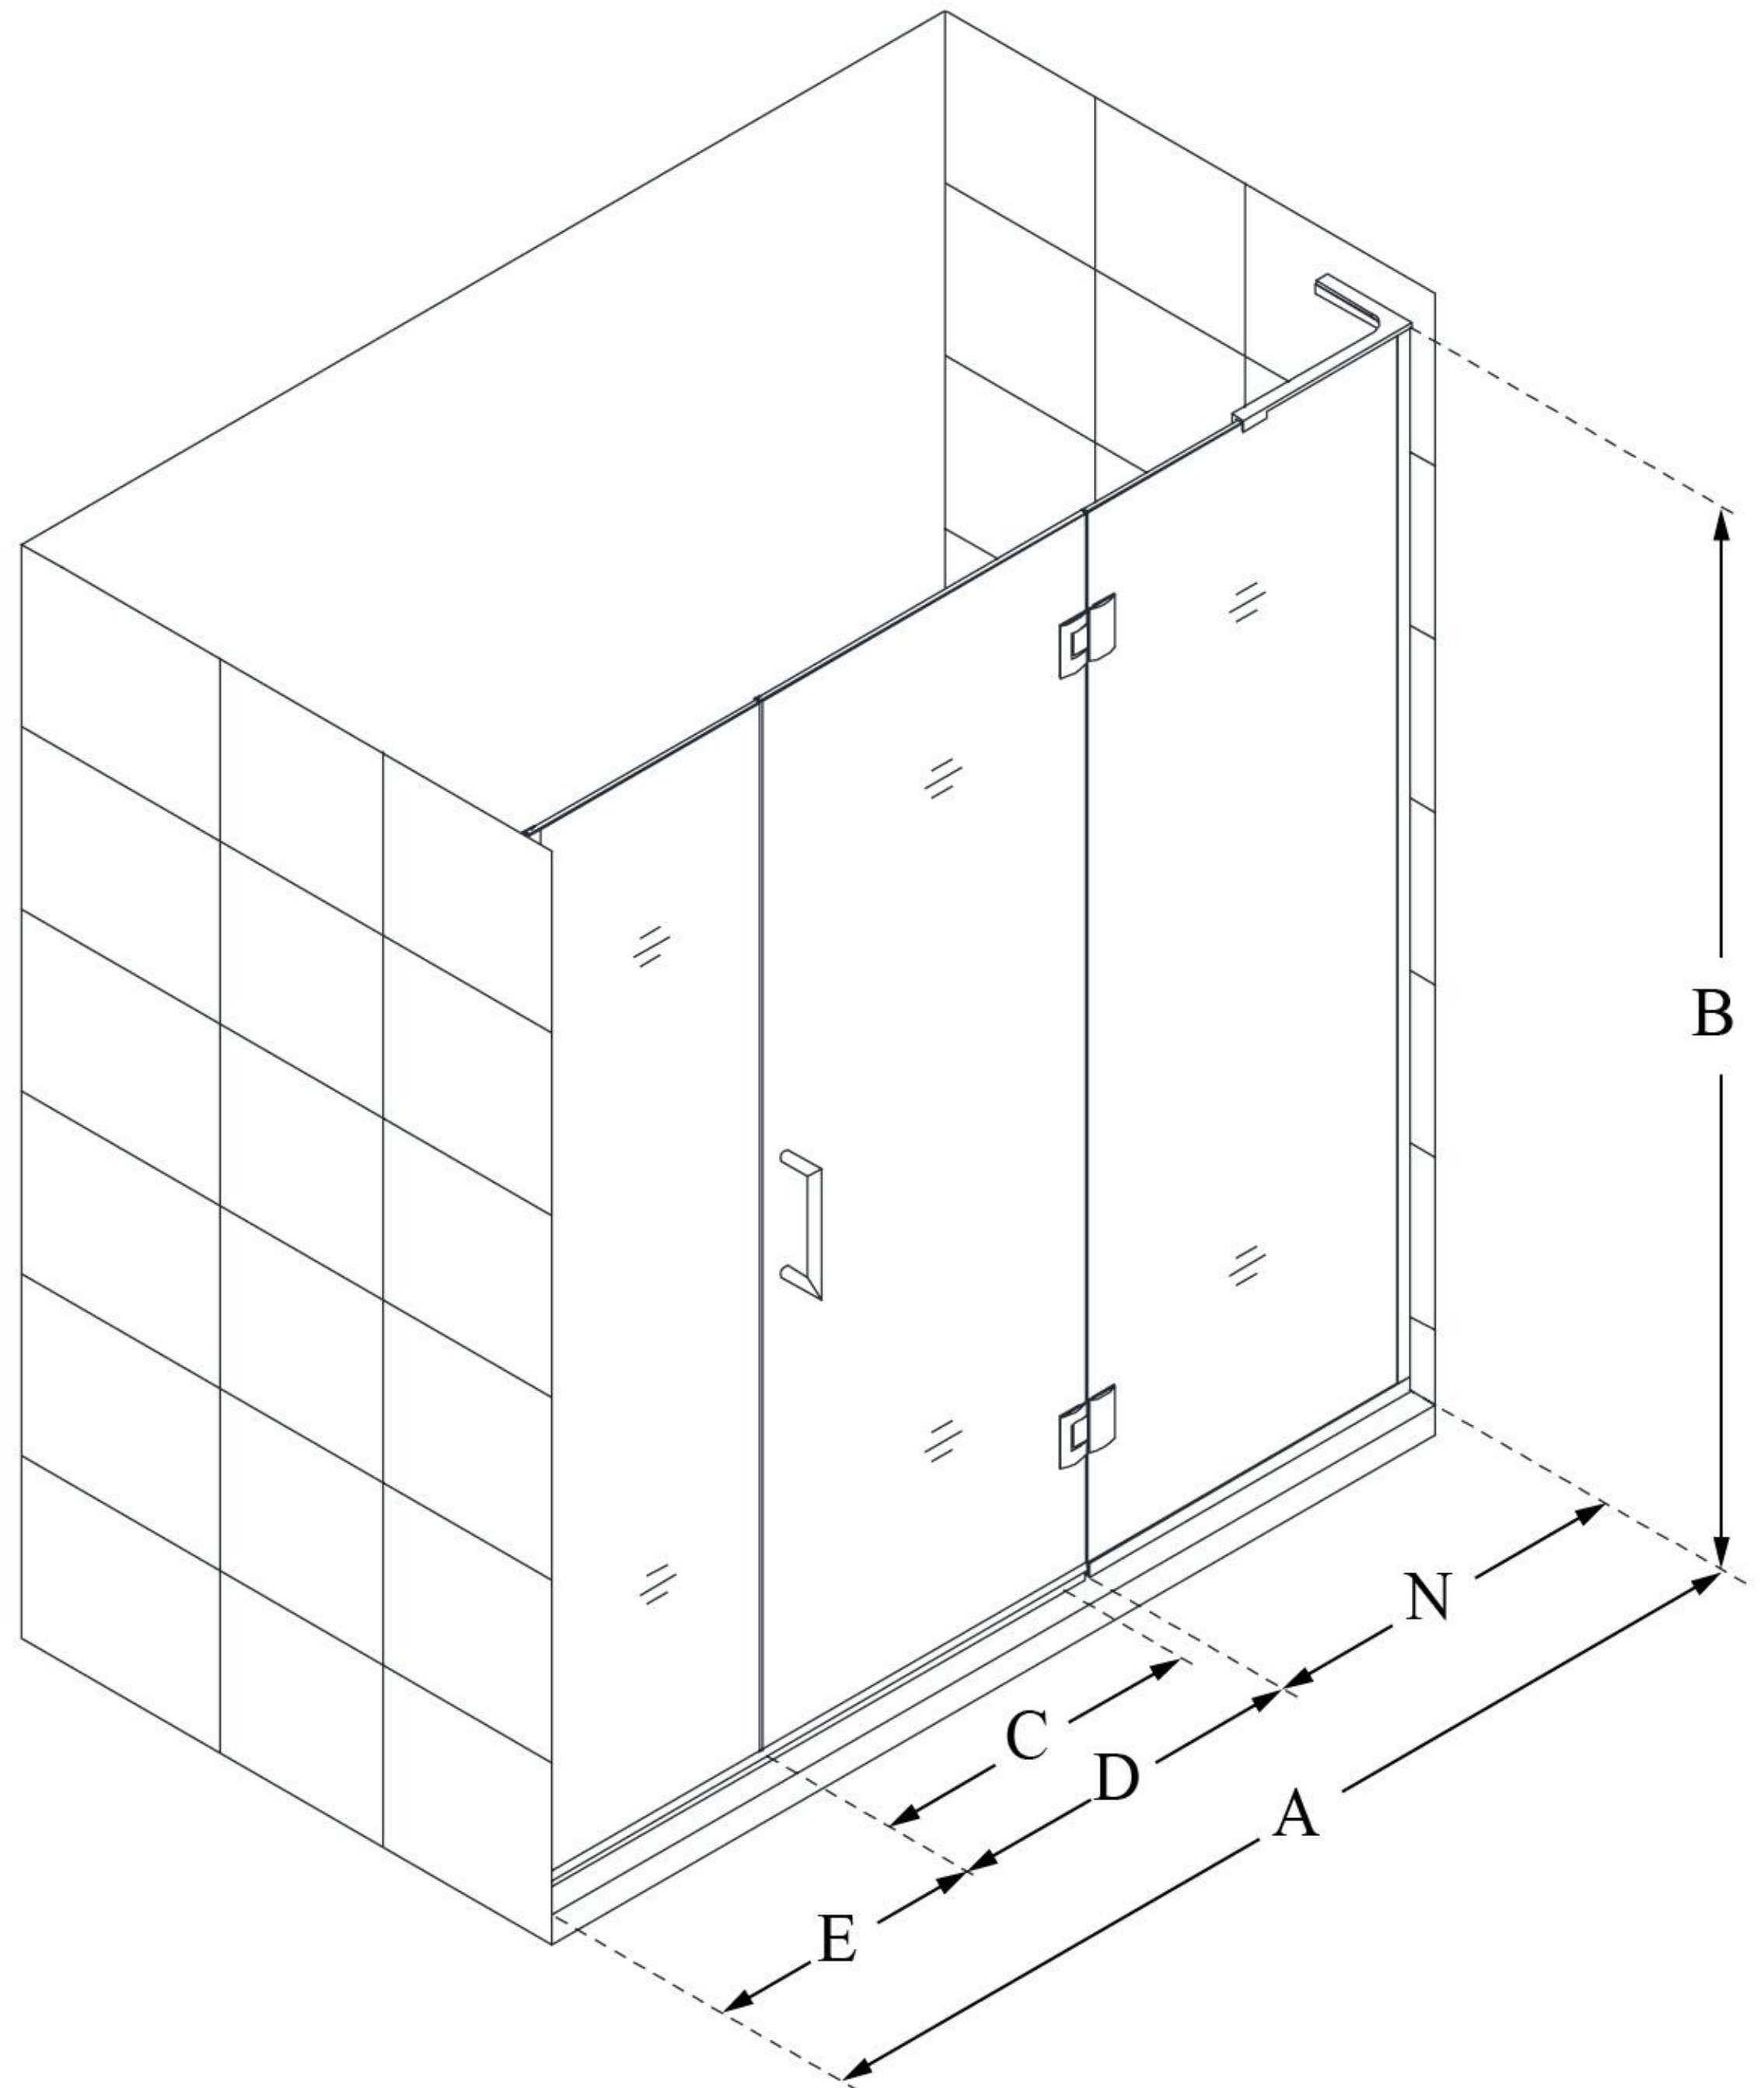

MODEL INFORMATION

D32606572

UNIDOOR-X

DreamLine Unidoor-X 56 1/2-57 in. W x 72 in. H Frameless Hinged Shower Door, Clear Glass

SWING DOOR

CONFIGURATION DIMENSIONS:

A: 56 1/2 - 57 in.

MODEL WIDTH

B: 72 in.

MODEL HEIGHT

C: 25 in.

ACCESS WIDTH

D: 26 in.

DOOR WIDTH

E: 6 1/2 in.

INLINE PANEL WIDTH

N: 24 in.

HINGE PANEL WIDTH

DreamLine reserves the right to update or modify the hardware or materials pictured without prior notice for the purpose of product improvement and customer satisfaction.