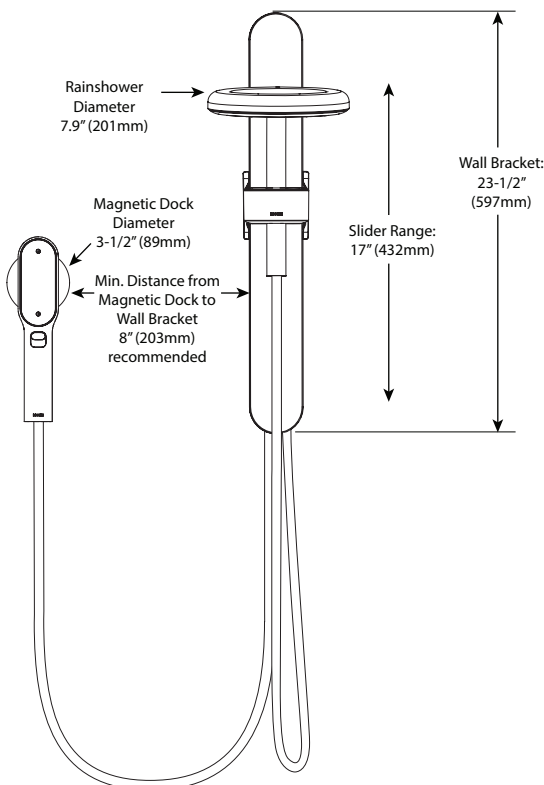

OPERATION

- Single function with patented atomized spray nozzles
- Tilttable, adjustable-height rainshower that can be perfectly positioned for optimal warmth, rinsing power, and coverage
- Handshower holder rotates to adjust angle of handshower
- Use Rainshower alone or use the Rainshower and Handshower together
- Handshower includes easy on/off switch
- Magnetic Dock includes two installation options:
 1. Mount to shower wall with screws and wall bracket
 2. Adheres with permanent waterproof adhesive

Visit www.moen.com/support for complete details and limitations

Visit www.moen.com/nebia for tips and videos

Nebia by Moen™

Rainshower and Handshower Combo

Models: N207C0 and N211C0 series

CRITICAL DIMENSIONS