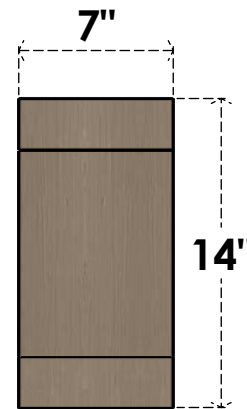

ITEM NUMBER: CORU07X14X14BURRCPR

7"W X 14"D X 14"H SERIES 1 CLASSIC BURLINGTON ROUGH CEDAR
TIMBERTHANE FAUX WOOD CORBEL, PRIMED

SIDE PROFILE

FRONT PROFILE

ISOMETRIC

EKENA MILLWORK
2300 WEST MAIN ST.
CLARKSVILLE, TX 75426
TOLL FREE: 866-607-0453
WWW.EKENAMILLWORK.COM