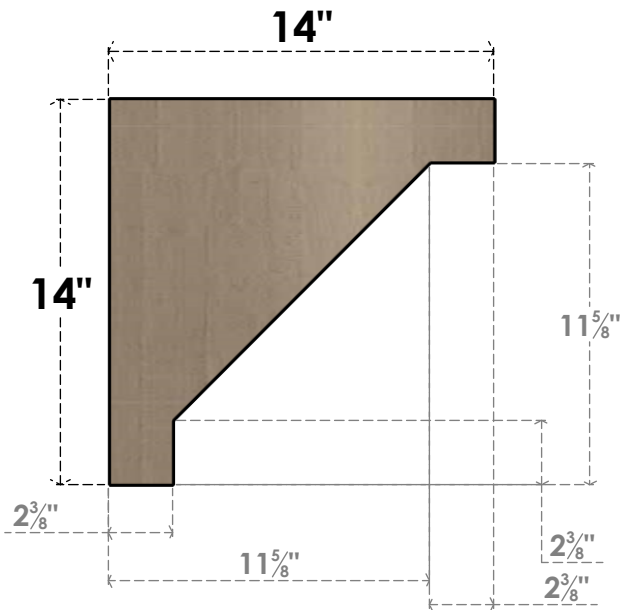

ITEM NUMBER: CORU07X14X14BURRCPR

7"W X 14"D X 14"H SERIES 1 CLASSIC BURLINGTON ROUGH CEDAR
TIMBERTHANE FAUX WOOD CORBEL, PRIMED

SIDE PROFILE

FRONT PROFILE

ISOMETRIC

EKENA MILLWORK
2300 WEST MAIN ST.
CLARKSVILLE, TX 75426
TOLL FREE: 866-607-0453
WWW.EKENAMILLWORK.COM

NOTES

1. INSTALLATION TO BE COMPLETED IN ACCORDANCE WITH MANUFACTURER'S SPECIFICATIONS.
2. DRAWING MAY NOT BE TO SCALE
3. THIS DRAWING IS INTENDED FOR DESIGN AND PLANNING PURPOSES ONLY.
4. ALL INFORMATION CONTAINED HEREIN WAS CURRENT AT THE TIME OF DEVELOPMENT BUT MUST BE REVIEWED AND APPROVED BY THE PRODUCT MANUFACTURER TO BE CONSIDERED ACCURATE.
5. TIMBERTHANE ARCHITECTURAL PRODUCTS ARE MADE FROM HIGH DENSITY URETHANE AND COME FACTORY PRIMED