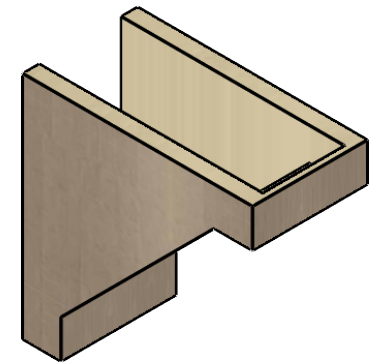

ITEM NUMBER: CORU07X14X14BURRCPR

7"W X 14"D X 14"H SERIES 1 CLASSIC BURLINGTON ROUGH CEDAR
TIMBERTHANE FAUX WOOD CORBEL, PRIMED

SIDE PROFILE

FRONT PROFILE

ISOMETRIC

EKENA MILLWORK
2300 WEST MAIN ST.
CLARKSVILLE, TX 75426
TOLL FREE: 866-607-0453
WWW.EKENAMILLWORK.COM

NOTES

1. INSTALLATION TO BE COMPLETED IN ACCORDANCE WITH MANUFACTURER'S SPECIFICATIONS.
2. DRAWING MAY NOT BE TO SCALE
3. THIS DRAWING IS INTENDED FOR DESIGN AND PLANNING PURPOSES ONLY.
4. ALL INFORMATION CONTAINED HEREIN WAS CURRENT AT THE TIME OF DEVELOPMENT BUT MUST BE REVIEWED AND APPROVED BY THE PRODUCT MANUFACTURER TO BE CONSIDERED ACCURATE.
5. TIMBERTHANE ARCHITECTURAL PRODUCTS ARE MADE FROM HIGH DENSITY URETHANE AND COME FACTORY PRIMED