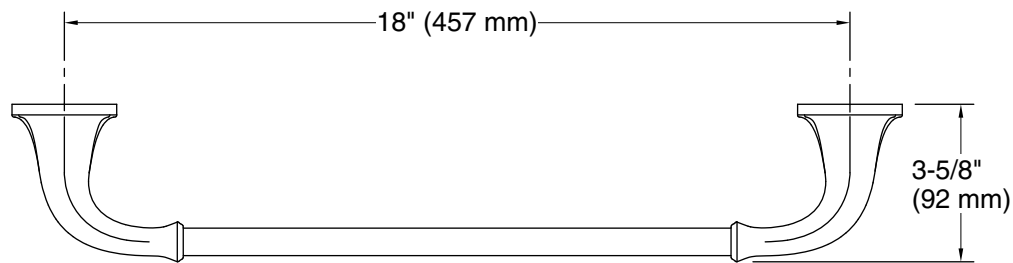

## Features

- 18" (457 mm) bar.
- KOHLER finishes resist corrosion and tarnishing.
- Coordinates with transitional-style KOHLER® faucets and showering components.

## Technical Information

All product dimensions are nominal.

Installation Type: Wall-mount

Material: Zinc, Stainless Steel