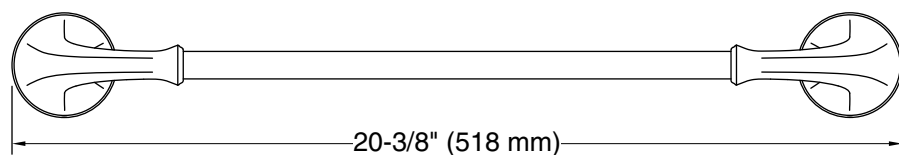

Technical Information

All product dimensions are nominal.

Installation Type: Wall-mount

Material: Zinc, Stainless Steel

Notes

Install this product according to the installation instructions.

CAUTION: Risk of personal injury. Do not install these products in any area where they are likely to be used inadvertently as a grab bar or support bar. These products are not designed or intended for use as a grab bar or support bar.