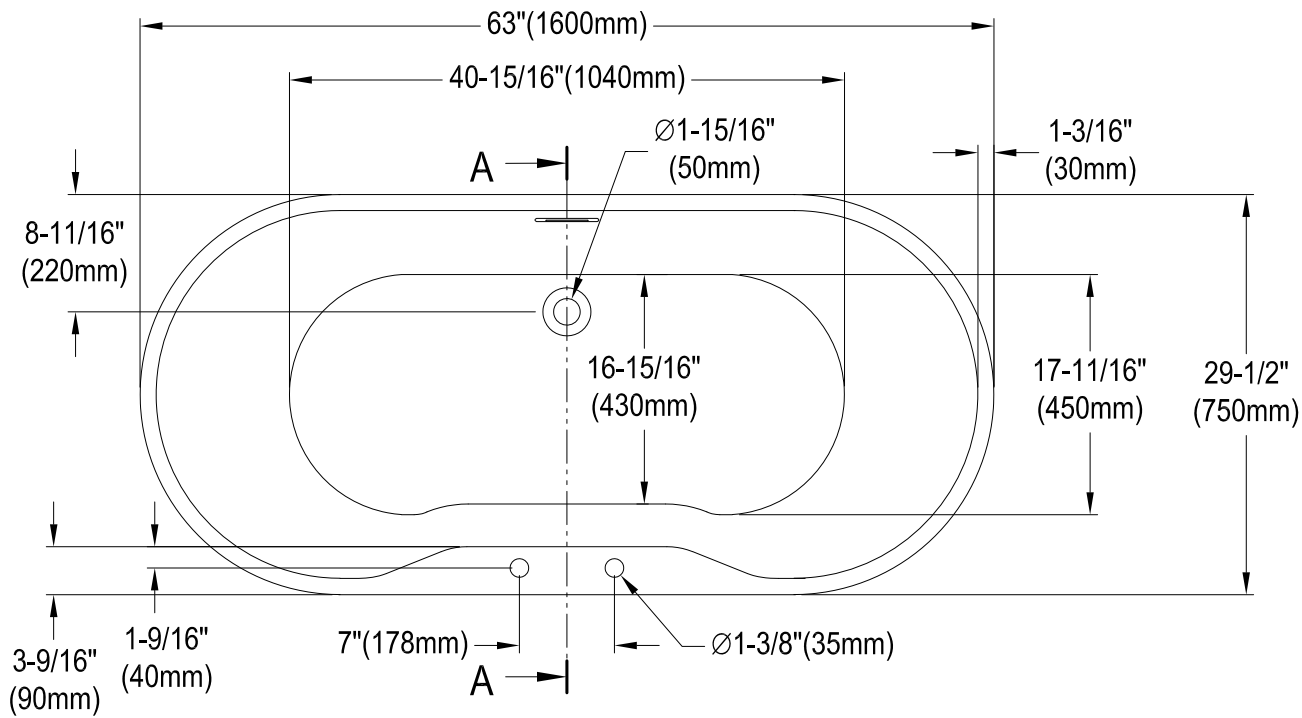

# 63" Freestanding Acrylic Tub With Drain And Deck For Faucet Installation

M14 x 120 (4 pcs)  
M14 x 100 (1 pcs)