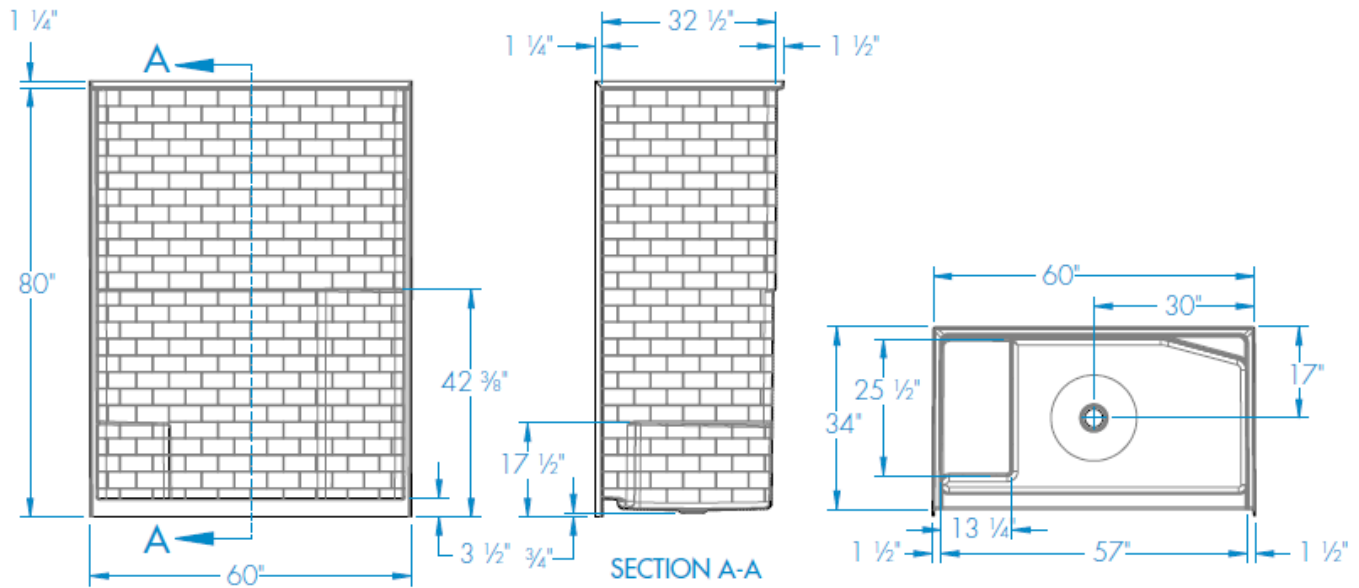

**Keller**  
**60 x 34 x 80**  
**Low Threshold Shower**

**Available in white**

**Features**

- Easy entry, low, 3” threshold
- Integral comfort molded seat
- Sturdy shower base with textured floor
- Accessory shelf
- Simple, easy, one-piece installation. No walls to fit together, no caulking of seam lines.
- Accommodates a shower door
- Double thick ArmorCore reinforced walls for extra strength that enables bars to be located to fit your individual needs.
- Premium, durable applied acrylic/fiberglass construction
- High Gloss subway tile pattern
- 3 grab bars, curtain rod, and drain included
- Attractive and easy to clean with a Limited Lifetime Warranty
- Meets or exceeds UPC, IPC, ANSI Z124.1, HUD
- Made in the USA

**Components Includes (Field Installed)**

★ Stainless Steel Curtain Rod

★ Three 24” Stainless Steel Grab Bars

★ Chrome Plated Brass Drain

★ Double Reinforced Walls

**Seat & Drain**

**Model #**

**Item #**

LH Seat w/ Center Drain	LM6034SH1SPSTL064	1295751
RH Seat w/ Center Drain	LM6034SH1SPSTR064	1295752

HANDED BY SEAT

KELLER

LM6034SH1SPSTR/L064

**FEATURES** Dimensional Tolerance  $\pm 3/64$ ". Dimensions needed for site preparation should be measured from the unit. Aquatic assumes no responsibility for preparatory work.

Model #	Material	Wall Finish	Pieces	Drain	Seat	Net Wt. lbs	Pkg. Wt. lbs..
LM6034SH1SPSTR/L064	AcrylX®	Subway Tile	1	Center	1 Seat (LH or RH)	142	147

**DIMENSIONS**

Specifications	inches
Width: Overall / Net	60
Depth: Overall / Net	35 1/4/34
Height: Overall / Net	81 1/4/80
Enclosure Opening	57
Skirt Height	3 1/2
Drain Rough-In (from Back Wall)	17
Drain Rough-In (from Side Wall)	30
Drain: Diameter / Clearance	3 1/4 / 3/4