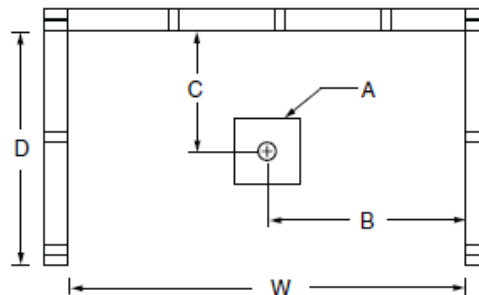

LH Seat w/ Center Drain	LM6034SH1SPSTL064	1295751
RH Seat w/ Center Drain	LM6034SH1SPSTR064	1295752

HANDED BY SEAT

KELLER

LM6034SH1SPSTR/L064

**FEATURES** Dimensional Tolerance  $\pm 3/64$ ". Dimensions needed for site preparation should be measured from the unit. Aquatic assumes no responsibility for preparatory work.

Model #	Material	Wall Finish	Pieces	Drain	Seat	Net Wt. lbs	Pkg. Wt. lbs..
LM6034SH1SPSTR/L064	AcrylX®	Subway Tile	1	Center	1 Seat (LH or RH)	142	147

**DIMENSIONS**

Specifications	inches
Width: Overall / Net	60
Depth: Overall / Net	35 1/4/34
Height: Overall / Net	81 1/4/80
Enclosure Opening	57
Skirt Height	3 1/2
Drain Rough-In (from Back Wall)	17
Drain Rough-In (from Side Wall)	30
Drain: Diameter / Clearance	3 1/4 / 3/4

**FRAMING DIMENSIONS** inches

Type	D Depth	W Width	H Height	A	B	C
Alcove	35 1/4	60 1/4	-	Box Out	30	17

Laurel Mountain

Toll Free: (800) 930-0050  
 Fax: (800) 930-0051  
 www.laurelmountainbath.com

LAUREL MOUNTAIN