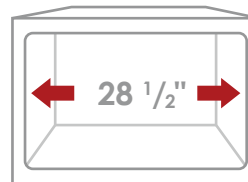

VERSA28 S-628WK

STAINLESS STEEL
HANDMADE 60/40 DOUBLE BOWL KITCHEN SINK

DIMENSIONS

28" x 19" x 10"

INCLUDED ACCESSORIES

G-628
GRIDS

ST-03
STRAINERS

A-06
COLANDER

16 GAUGE
STAINLESS STEEL

PRODUCT DIMENSIONS

Overall Dimensions	28" x 19" x 10"
Internal Dimensions	26" x 17" x 10"
Left Basin	15" x 17" x 10"
Right Basin	11" x 17" x 10"
Drain Opening Size	3 1/2"

LUXURY BASKET STRAINERS

CABINET SIZE

MINIMUM
INTERNAL SIZE

GARBAGE DISPOSAL

Stylish® sinks have on standard 3 1/2" drain opening that can fit any garbage disposal unit. The sink structure is well designed to withstand any heavy garbage disposal unit.