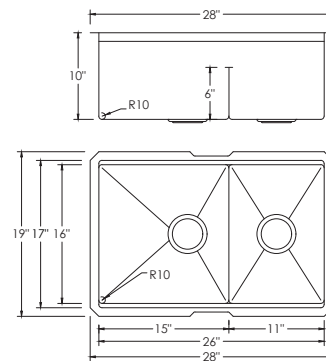

VERSA28 S-628WK

STAINLESS STEEL
HANDMADE 60/40 DOUBLE BOWL KITCHEN SINK

DIMENSIONS

28" x 19" x 10"

INCLUDED ACCESSORIES

G-628
GRIDS

ST-03
STRAINERS

A-06
COLANDER

BRUSHED
STAINLESS
STEEL

DRAIN HOLE SIZE

CORNER PROFILE

RADIUS 10mm

INSULATION

COATED +
RUBBER PADS

BOWL DEPTH

INSTALLATION OPTIONS

16 GAUGE
STAINLESS STEEL

PRODUCT DIMENSIONS

Overall Dimensions	28" x 19" x 10"
Internal Dimensions	26" x 17" x 10"
Left Basin	15" x 17" x 10"
Right Basin	11" x 17" x 10"
Drain Opening Size	3 1/2"

LUXURY BASKET STRAINERS

CABINET SIZE

MINIMUM
INTERNAL SIZE

GARBAGE DISPOSAL

Stylish® sinks have on standard 3 1/2" drain opening that can fit any garbage disposal unit. The sink structure is well designed to withstand any heavy garbage disposal unit.