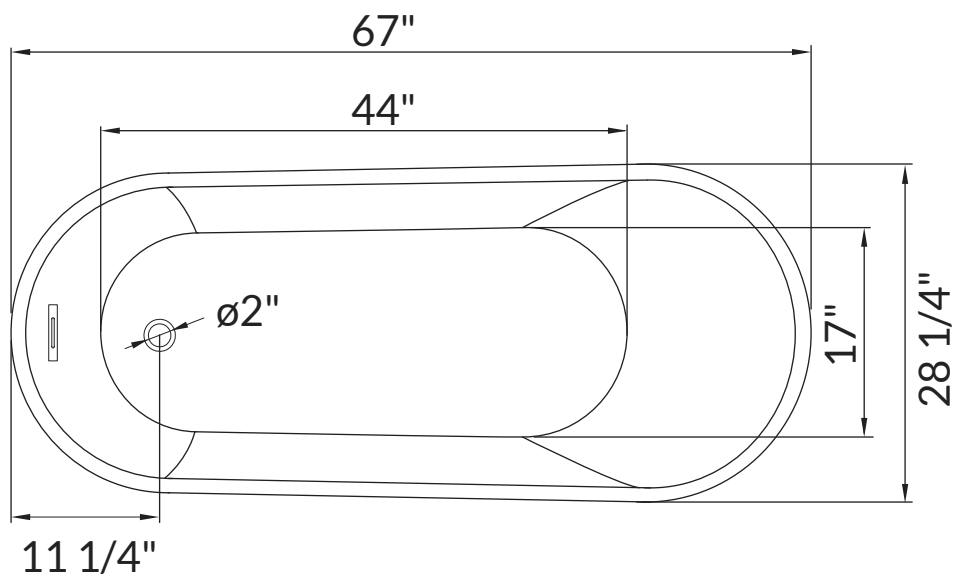

WOODBIDGE®

IMPORTANT INFORMATION

- Measurements are $\pm 1/2"$ and subject to change without notice
- Specifications & Configurations are subject to change without notice
- Please measure tub on-site before installation
- Please note that installer(s) must be certified or warranty will be voided
- Measurements herein supersede all others published prior to publication date shown below
- Before ordering or installing, please consider future access to equipment