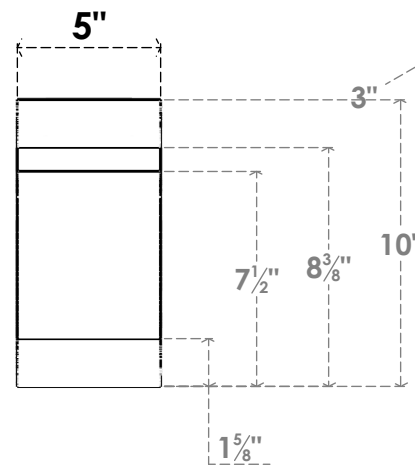

ITEM NUMBER: BRCURO050X06000X10000OLYRCPR

5"W X 6"D X 10"H OLYMPIC ROUGH CEDAR WOODGRAIN OPEN
TIMBERTHANE BRACE, PRIMED TAN

SIDE PROFILE

FRONT PROFILE

ISOMETRIC

EKENA MILLWORK
2300 WEST MAIN ST.
CLARKSVILLE, TX 75426
TOLL FREE: 866-607-0453
WWW.EKENAMILLWORK.COM

NOTES

1. INSTALLATION TO BE COMPLETED IN ACCORDANCE WITH MANUFACTURER'S SPECIFICATIONS.
2. DRAWING MAY NOT BE TO SCALE
3. THIS DRAWING IS INTENDED FOR DESIGN AND PLANNING PURPOSES ONLY.
4. ALL INFORMATION CONTAINED HEREIN WAS CURRENT AT THE TIME OF DEVELOPMENT BUT MUST BE REVIEWED AND APPROVED BY THE PRODUCT MANUFACTURER TO BE CONSIDERED ACCURATE.
5. TIMBERTHANE ARCHITECTURAL PRODUCTS ARE MADE FROM HIGH DENSITY URETHANE AND COME FACTORY PRIMED