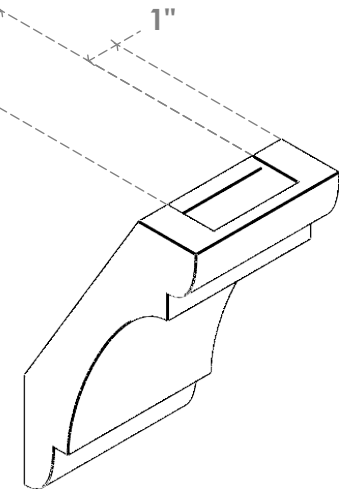

ITEM NUMBER: BRCURO050X06000X10000OLYRCPR

5"W X 6"D X 10"H OLYMPIC ROUGH CEDAR WOODGRAIN OPEN
TIMBERTHANE BRACE, PRIMED TAN

SIDE PROFILE

FRONT PROFILE

ISOMETRIC

EKENA MILLWORK
2300 WEST MAIN ST.
CLARKSVILLE, TX 75426
TOLL FREE: 866-607-0453
WWW.EKENAMILLWORK.COM

NOTES

1. INSTALLATION TO BE COMPLETED IN ACCORDANCE WITH MANUFACTURER'S SPECIFICATIONS.
2. DRAWING MAY NOT BE TO SCALE
3. THIS DRAWING IS INTENDED FOR DESIGN AND PLANNING PURPOSES ONLY.
4. ALL INFORMATION CONTAINED HEREIN WAS CURRENT AT THE TIME OF DEVELOPMENT BUT MUST BE REVIEWED AND APPROVED BY THE PRODUCT MANUFACTURER TO BE CONSIDERED ACCURATE.
5. TIMBERTHANE ARCHITECTURAL PRODUCTS ARE MADE FROM HIGH DENSITY URETHANE AND COME FACTORY PRIMED