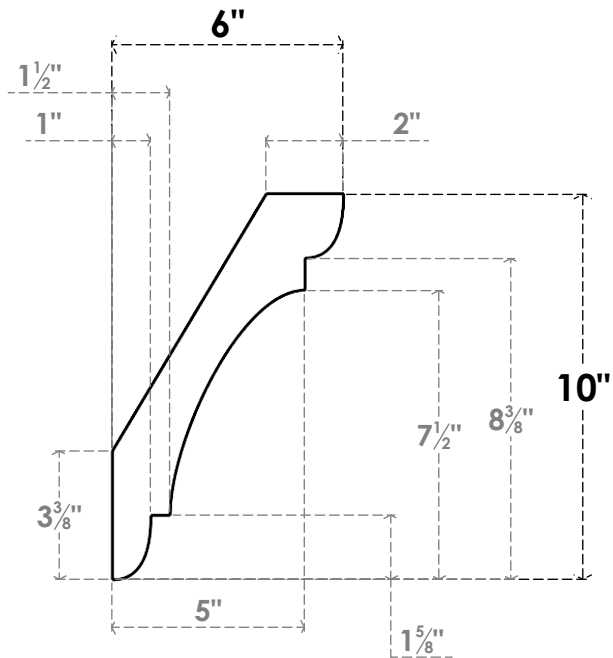

ITEM NUMBER: BRCURO050X06000X10000OLYRCPR

5"W X 6"D X 10"H OLYMPIC ROUGH CEDAR WOODGRAIN OPEN
TIMBERTHANE BRACE, PRIMED TAN

SIDE PROFILE

FRONT PROFILE

ISOMETRIC

EKENA MILLWORK
2300 WEST MAIN ST.
CLARKSVILLE, TX 75426
TOLL FREE: 866-607-0453
WWW.EKENAMILLWORK.COM

NOTES

1. INSTALLATION TO BE COMPLETED IN ACCORDANCE WITH MANUFACTURER'S SPECIFICATIONS.
2. DRAWING MAY NOT BE TO SCALE
3. THIS DRAWING IS INTENDED FOR DESIGN AND PLANNING PURPOSES ONLY.
4. ALL INFORMATION CONTAINED HEREIN WAS CURRENT AT THE TIME OF DEVELOPMENT BUT MUST BE REVIEWED AND APPROVED BY THE PRODUCT MANUFACTURER TO BE CONSIDERED ACCURATE.
5. TIMBERTHANE ARCHITECTURAL PRODUCTS ARE MADE FROM HIGH DENSITY URETHANE AND COME FACTORY PRIMED