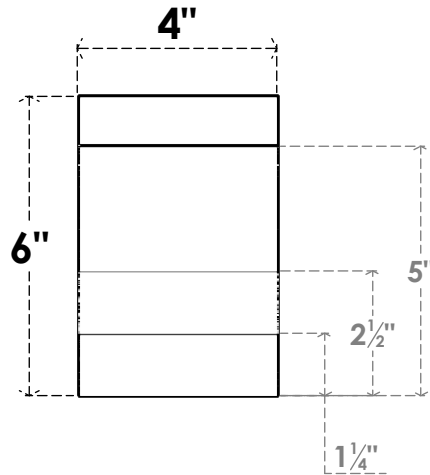

ITEM NUMBER: RFTURO040X06000X12000X006ASH00RCPR

4"W X 6"H X 12"L TIMBERTHANE ROUGH CEDAR ASHEBORO FAUX WOOD OPEN RAFTER TAIL, 6"L END, PRIMED TAN

SIDE PROFILE

FRONT PROFILE

ISOMETRIC

GENERATED DATE : 03/02/2023