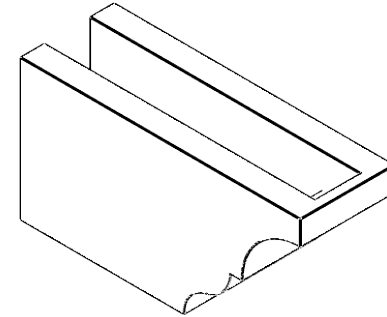

ITEM NUMBER: RFTURO040X06000X12000X006ASH00RCPR

4"W X 6"H X 12"L TIMBERTHANE ROUGH CEDAR ASHEBORO FAUX WOOD OPEN RAFTER TAIL, 6"L END, PRIMED TAN

SIDE PROFILE

FRONT PROFILE

ISOMETRIC

GENERATED DATE : 03/02/2023

EKENA MILLWORK
2300 WEST MAIN ST.
CLARKSVILLE, TX 75426
TOLL FREE: 866-607-0453
WWW.EKENAMILLWORK.COM

NOTES

1. INSTALLATION TO BE COMPLETED IN ACCORDANCE WITH MANUFACTURER'S SPECIFICATIONS.
2. DRAWING MAY NOT BE TO SCALE
3. THIS DRAWING IS INTENDED FOR DESIGN AND PLANNING PURPOSES ONLY.
4. ALL INFORMATION CONTAINED HEREIN WAS CURRENT AT THE TIME OF DEVELOPMENT BUT MUST BE REVIEWED AND APPROVED BY THE PRODUCT MANUFACTURER TO BE CONSIDERED ACCURATE.
5. TIMBERTHANE ARCHITECTURAL PRODUCTS ARE MADE FROM HIGH DENSITY URETHANE AND COME FACTORY PRIMED