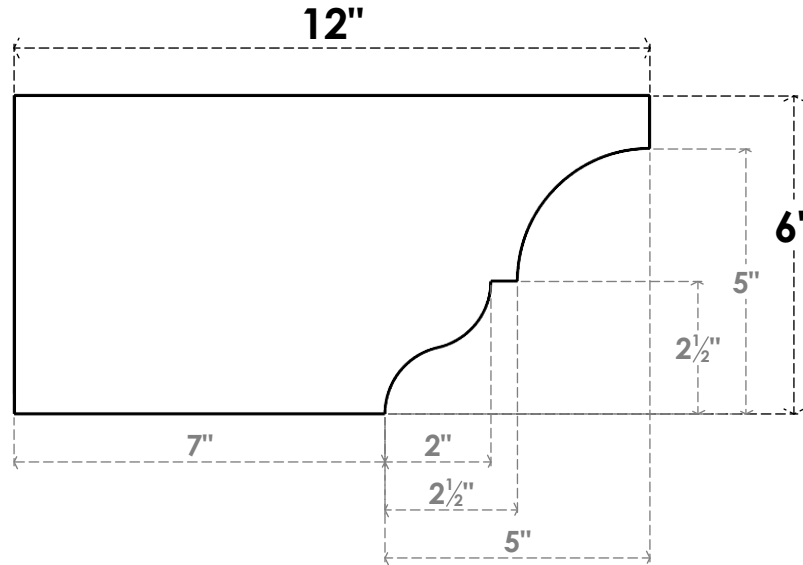

ITEM NUMBER: RFTURO040X06000X12000X006ASH00RCPR

4"W X 6"H X 12"L TIMBERTHANE ROUGH CEDAR ASHEBORO FAUX WOOD OPEN RAFTER TAIL, 6"L END, PRIMED TAN

SIDE PROFILE

FRONT PROFILE

ISOMETRIC

GENERATED DATE : 03/02/2023