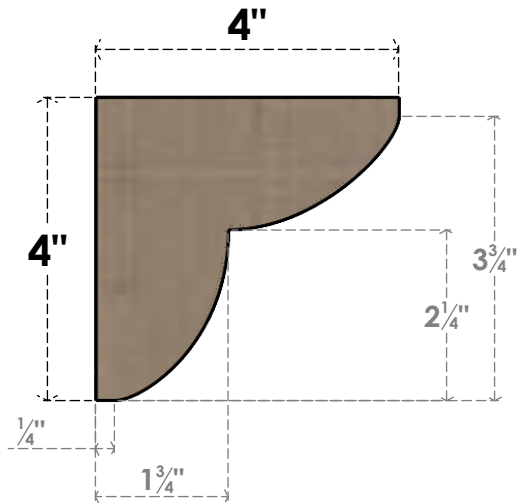

ITEM NUMBER: CORU04X04X04CRERCPR

4"W X 4"D X 4"H SERIES 1 WIDE CRESTLINE ROUGH CEDAR TIMBERTHANE
FAUX WOOD CORBEL, PRIMED

SIDE PROFILE

FRONT PROFILE

ISOMETRIC

EKENA MILLWORK
2300 WEST MAIN ST.
CLARKSVILLE, TX 75426
TOLL FREE: 866-607-0453
WWW.EKENAMILLWORK.COM

NOTES

1. INSTALLATION TO BE COMPLETED IN ACCORDANCE WITH MANUFACTURER'S SPECIFICATIONS.
2. DRAWING MAY NOT BE TO SCALE
3. THIS DRAWING IS INTENDED FOR DESIGN AND PLANNING PURPOSES ONLY.
4. ALL INFORMATION CONTAINED HEREIN WAS CURRENT AT THE TIME OF DEVELOPMENT BUT MUST BE REVIEWED AND APPROVED BY THE PRODUCT MANUFACTURER TO BE CONSIDERED ACCURATE.
5. TIMBERTHANE ARCHITECTURAL PRODUCTS ARE MADE FROM HIGH DENSITY URETHANE AND COME FACTORY PRIMED