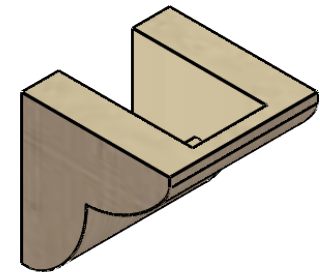

ITEM NUMBER: CORU04X04X04CRERCPR

4"W X 4"D X 4"H SERIES 1 WIDE CRESTLINE ROUGH CEDAR TIMBERTHANE
FAUX WOOD CORBEL, PRIMED

SIDE PROFILE

FRONT PROFILE

ISOMETRIC

EKENA MILLWORK
2300 WEST MAIN ST.
CLARKSVILLE, TX 75426
TOLL FREE: 866-607-0453
WWW.EKENAMILLWORK.COM

NOTES

1. INSTALLATION TO BE COMPLETED IN ACCORDANCE WITH MANUFACTURER'S SPECIFICATIONS.
2. DRAWING MAY NOT BE TO SCALE
3. THIS DRAWING IS INTENDED FOR DESIGN AND PLANNING PURPOSES ONLY.
4. ALL INFORMATION CONTAINED HEREIN WAS CURRENT AT THE TIME OF DEVELOPMENT BUT MUST BE REVIEWED AND APPROVED BY THE PRODUCT MANUFACTURER TO BE CONSIDERED ACCURATE.
5. TIMBERTHANE ARCHITECTURAL PRODUCTS ARE MADE FROM HIGH DENSITY URETHANE AND COME FACTORY PRIMED