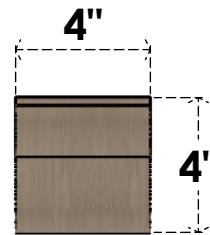

ITEM NUMBER: CORU04X04X04CRERCPR

4"W X 4"D X 4"H SERIES 1 WIDE CRESTLINE ROUGH CEDAR TIMBERTHANE
FAUX WOOD CORBEL, PRIMED

SIDE PROFILE

FRONT PROFILE

ISOMETRIC

EKENA MILLWORK
2300 WEST MAIN ST.
CLARKSVILLE, TX 75426
TOLL FREE: 866-607-0453
WWW.EKENAMILLWORK.COM