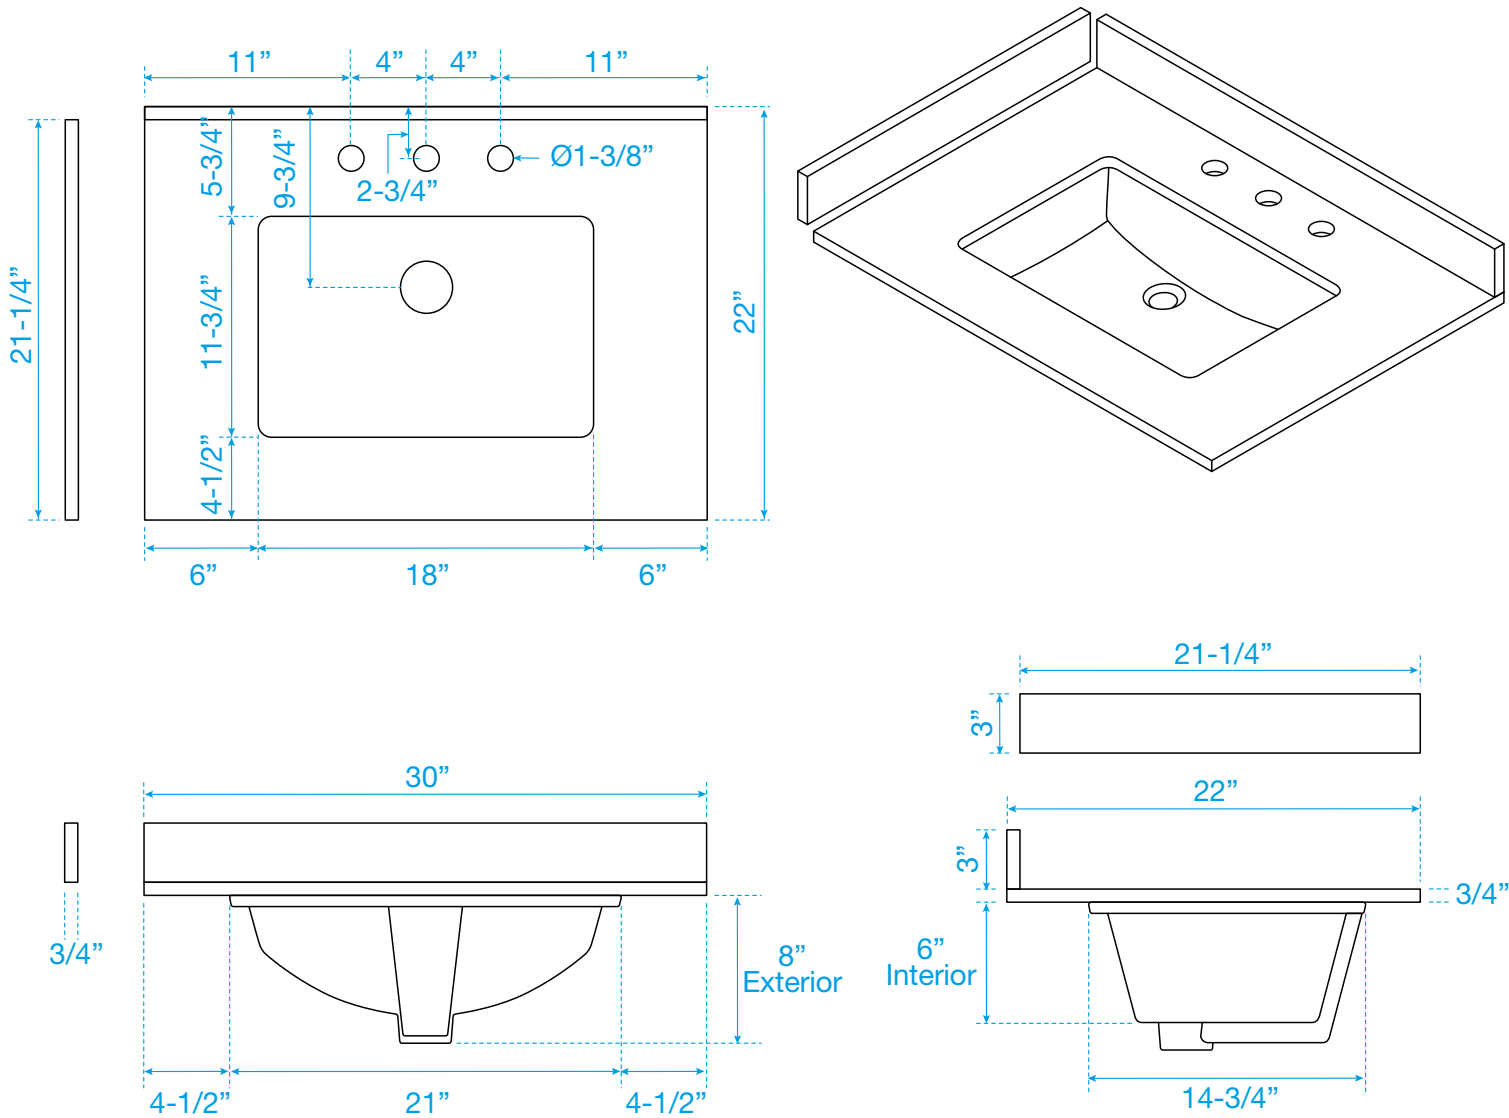

WYNDHAM COLLECTION

TOP VIEW OF VANITY CABINET

*Note: All measurements are $\pm 1/4"$.

WC-7171-30-SGL
Quartz

WYNDHAM COLLECTION

Note: Side splash is reversible. All measurements are $\pm 1/4"$.

WC-QC3-30-SGL-TOP