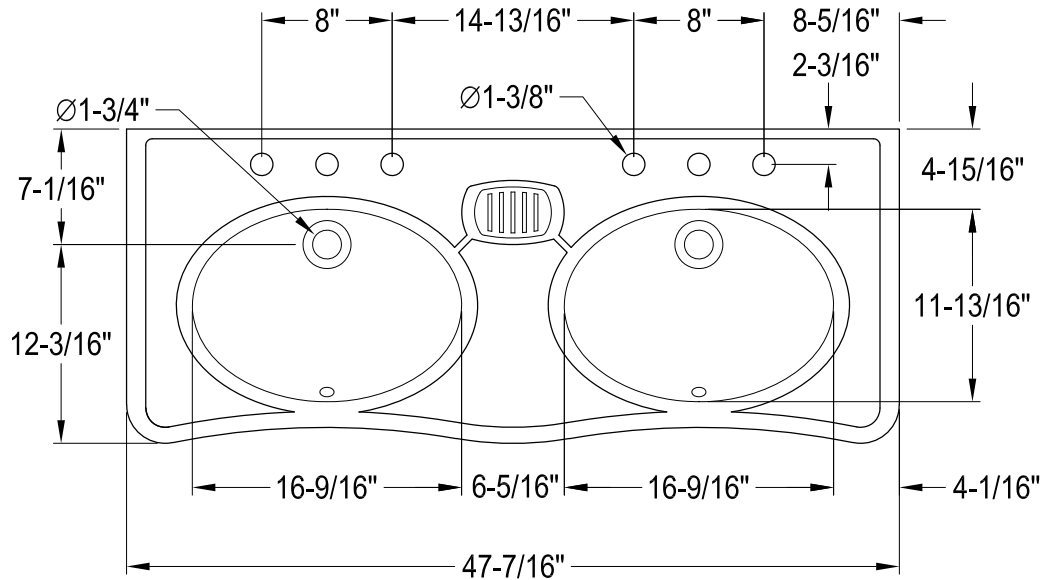

47" Double Bowl Console Sink

Sink Back View