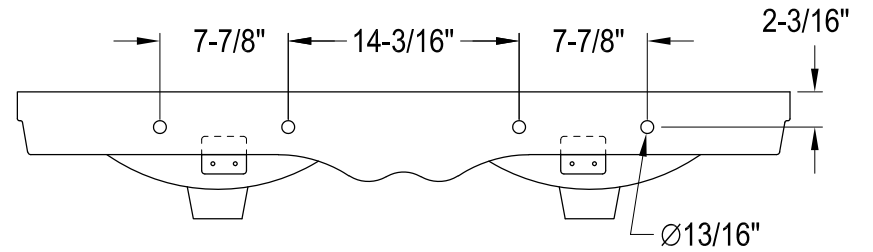

47" Double Bowl Console Sink

Sink Back View