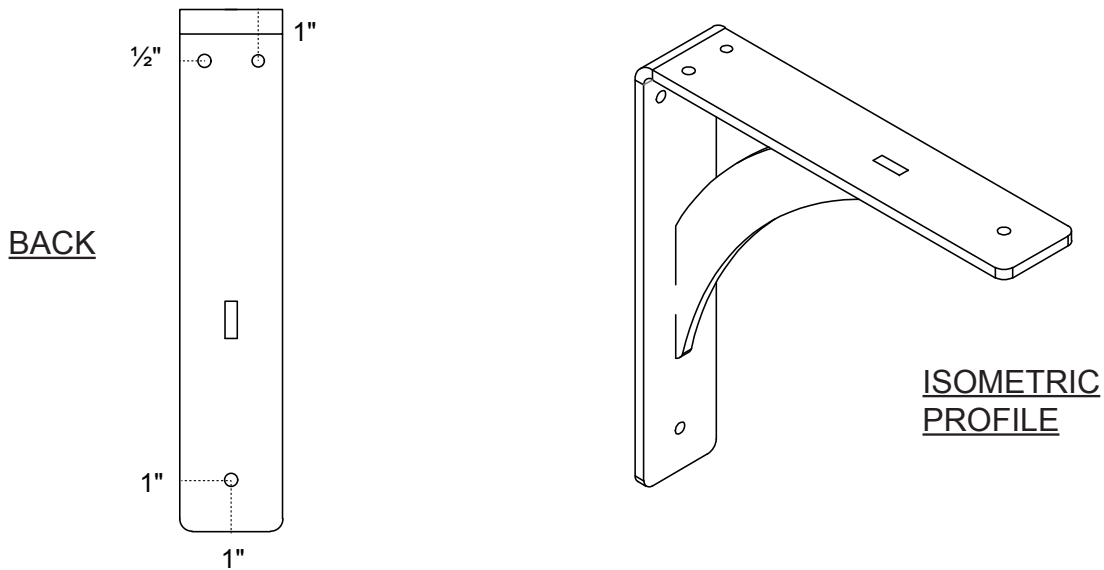

2-INCH W X 10-INCH D X 10-INCH H LEGACY BRACKET

HEAVY-DUTY 1/4" THICK

AVAILABLE IN:
STAINLESS STEEL
ZINC PLATED STEEL
POWDER COATED BLACK

BKTM02X10X10LESS
BKTM02X10X10LECRS
BKTM02X10X10LEPBL

P:866.607.0453 | F: 866.591.3143
2300 W. Main St. | Clarksville, TX 75426
sales@ekenamillwork.com | www.ekenamillwork.com