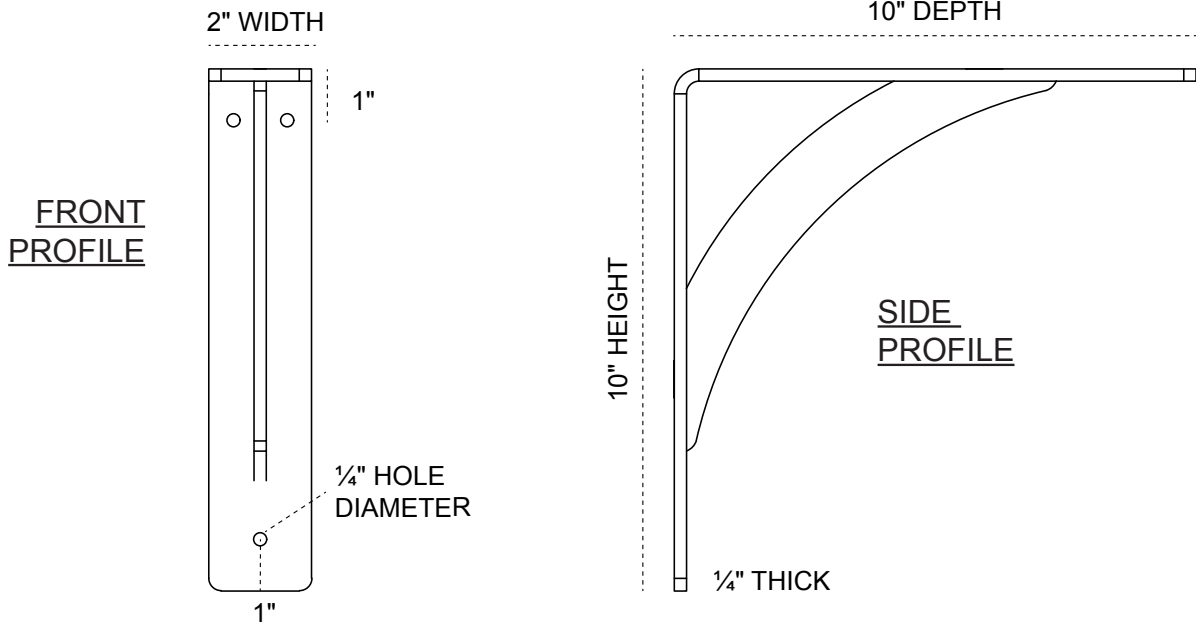

2-INCH W X 10-INCH D X 10-INCH H LEGACY BRACKET

HEAVY-DUTY 1/4" THICK

AVAILABLE IN:
STAINLESS STEEL
ZINC PLATED STEEL
POWDER COATED BLACK

BKTM02X10X10LESS
BKTM02X10X10LECRS
BKTM02X10X10LEPBL

P:866.607.0453 | F: 866.591.3143
2300 W. Main St. | Clarksville, TX 75426
sales@ekenamillwork.com | www.ekenamillwork.com