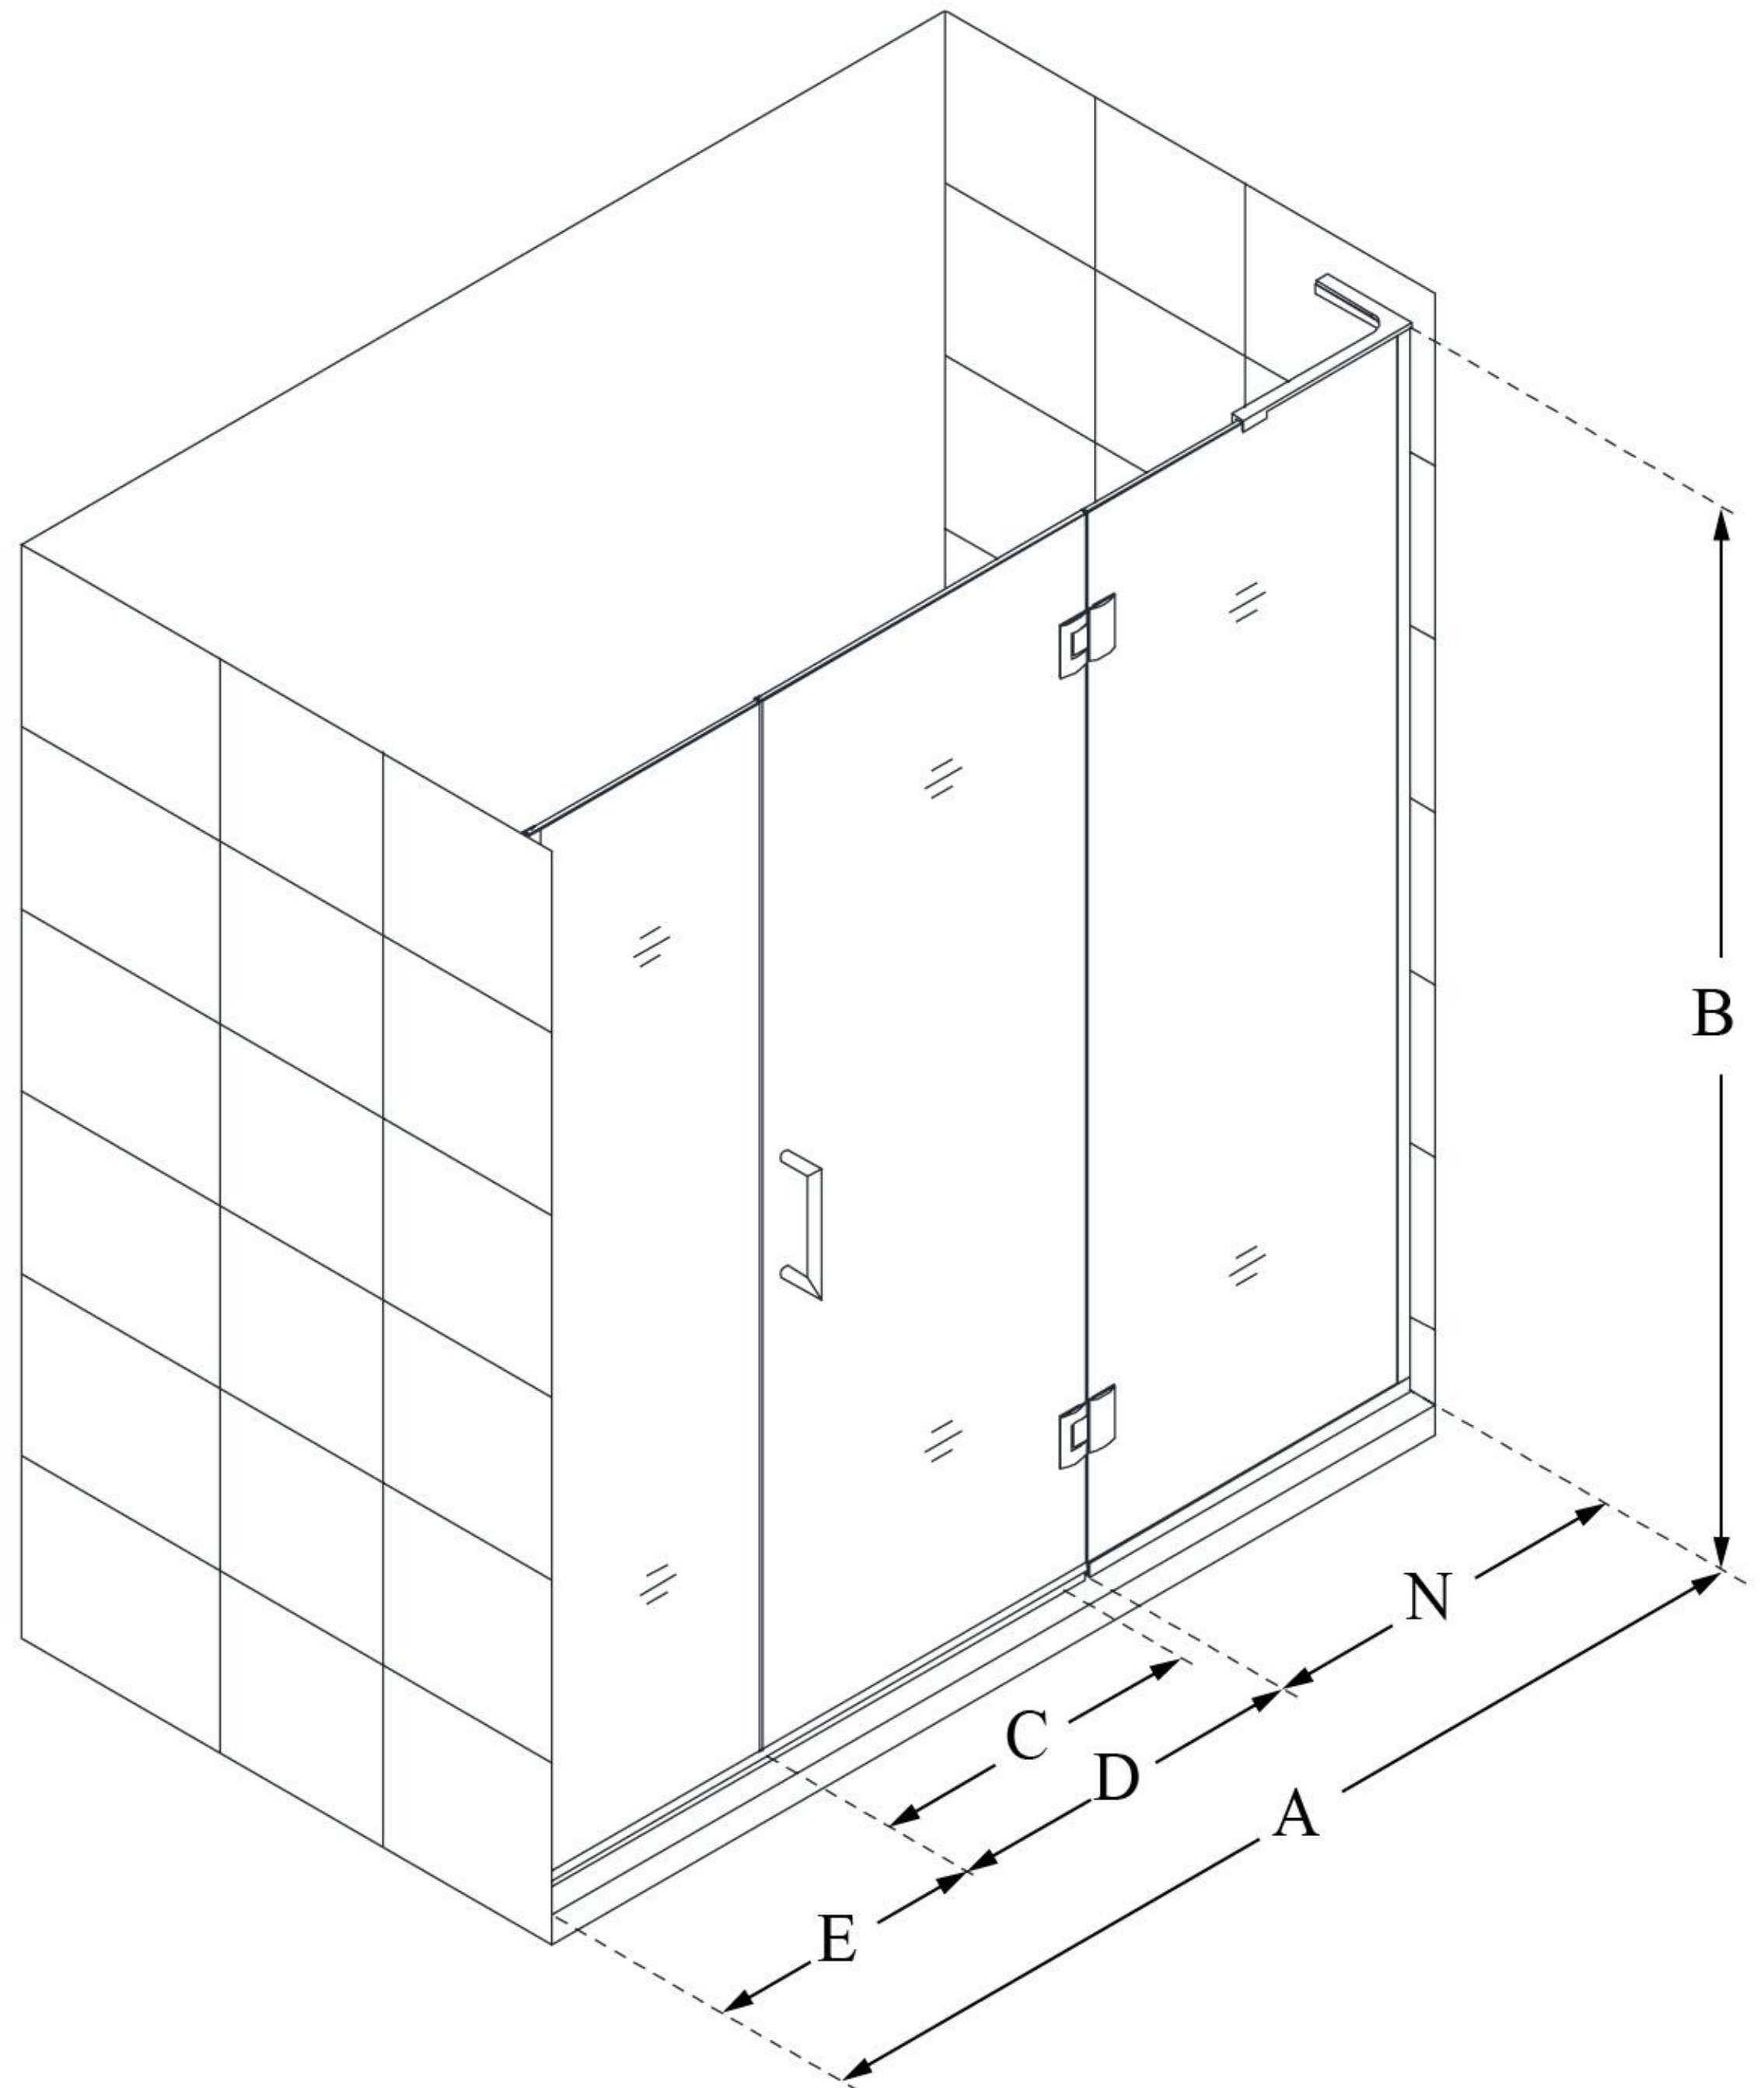

MODEL INFORMATION

D3230672

UNIDOOR-X

DreamLine Unidoor-X 53-53 1/2
in. W x 72 in. H Frameless Hinged
Shower Door, Clear Glass

SWING DOOR

CONFIGURATION DIMENSIONS:

A: 53 - 53 1/2 in.

MODEL WIDTH

B: 72 in.

MODEL HEIGHT

C: 22 in.

ACCESS WIDTH

D: 23 in.

DOOR WIDTH

E: 6 in.

INLINE PANEL WIDTH

N: 24 in.

HINGE PANEL WIDTH

DreamLine reserves the right to update or modify the hardware or materials pictured without prior notice for the purpose of product improvement and customer satisfaction.