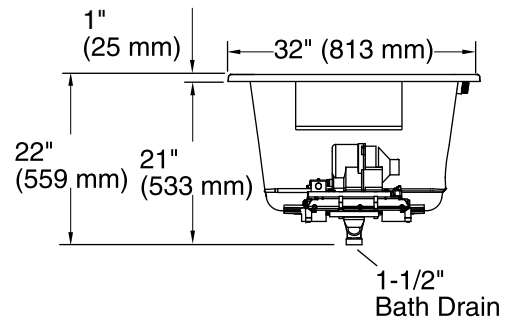

## 5.5' BubbleMassage™ Bath

### K-1822-GCW

No change in measurement if connected with drain illustrated. (K-7272)

Blower Motor/Control Access  
 30" (762 mm) W x  
 15" (381 mm) H Min

### Technical Information

All product dimensions are nominal.

Installation:	Drop-in, Under-mount
Drain location:	End
Basin area, bottom:	44-1/2" x 22-5/16" (1130 mm x 567 mm)
Basin area, top:	59-5/8" x 25-1/2" (1514 mm x 648 mm)
Weight:	117 lbs (53.1 kg)
Minimum floor load:	50 lbs/ft <sup>2</sup> (244.1 kg/m <sup>2</sup> )
Water depth:	18" (457 mm)
Water capacity:	85.8 gal (324.8 L)
Cutout:	Drop-in, 64-1/2" x 30-1/2" (1638 mm x 775 mm)
Electrical component rating:	Blower: 240 V, 5 A, 50/60 Hz Heated Surface: 240 V, 0.5 A, 50/60 Hz, 65 W