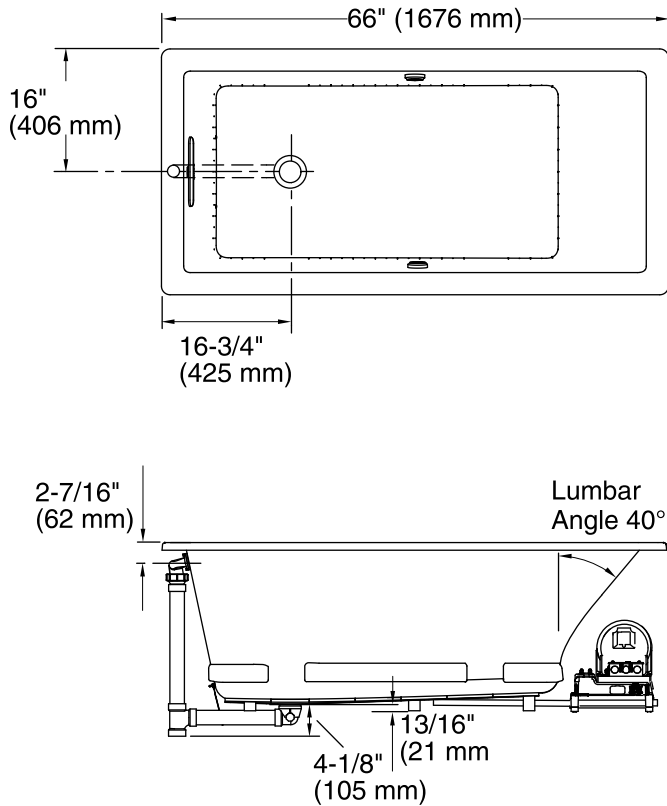

### K-1822-GCW

No change in measurement if connected with drain illustrated. (K-7272)

Blower Motor/Control Access  
 30" (762 mm) W x  
 15" (381 mm) H Min

### Technical Information

All product dimensions are nominal.

Installation:	Drop-in, Under-mount
Drain location:	End
Basin area, bottom:	44-1/2" x 22-5/16" (1130 mm x 567 mm)
Basin area, top:	59-5/8" x 25-1/2" (1514 mm x 648 mm)
Weight:	117 lbs (53.1 kg)
Minimum floor load:	50 lbs/ft <sup>2</sup> (244.1 kg/m <sup>2</sup> )
Water depth:	18" (457 mm)
Water capacity:	85.8 gal (324.8 L)
Cutout:	Drop-in, 64-1/2" x 30-1/2" (1638 mm x 775 mm)
Electrical component rating:	Blower: 240 V, 5 A, 50/60 Hz Heated Surface: 240 V, 0.5 A, 50/60 Hz, 65 W