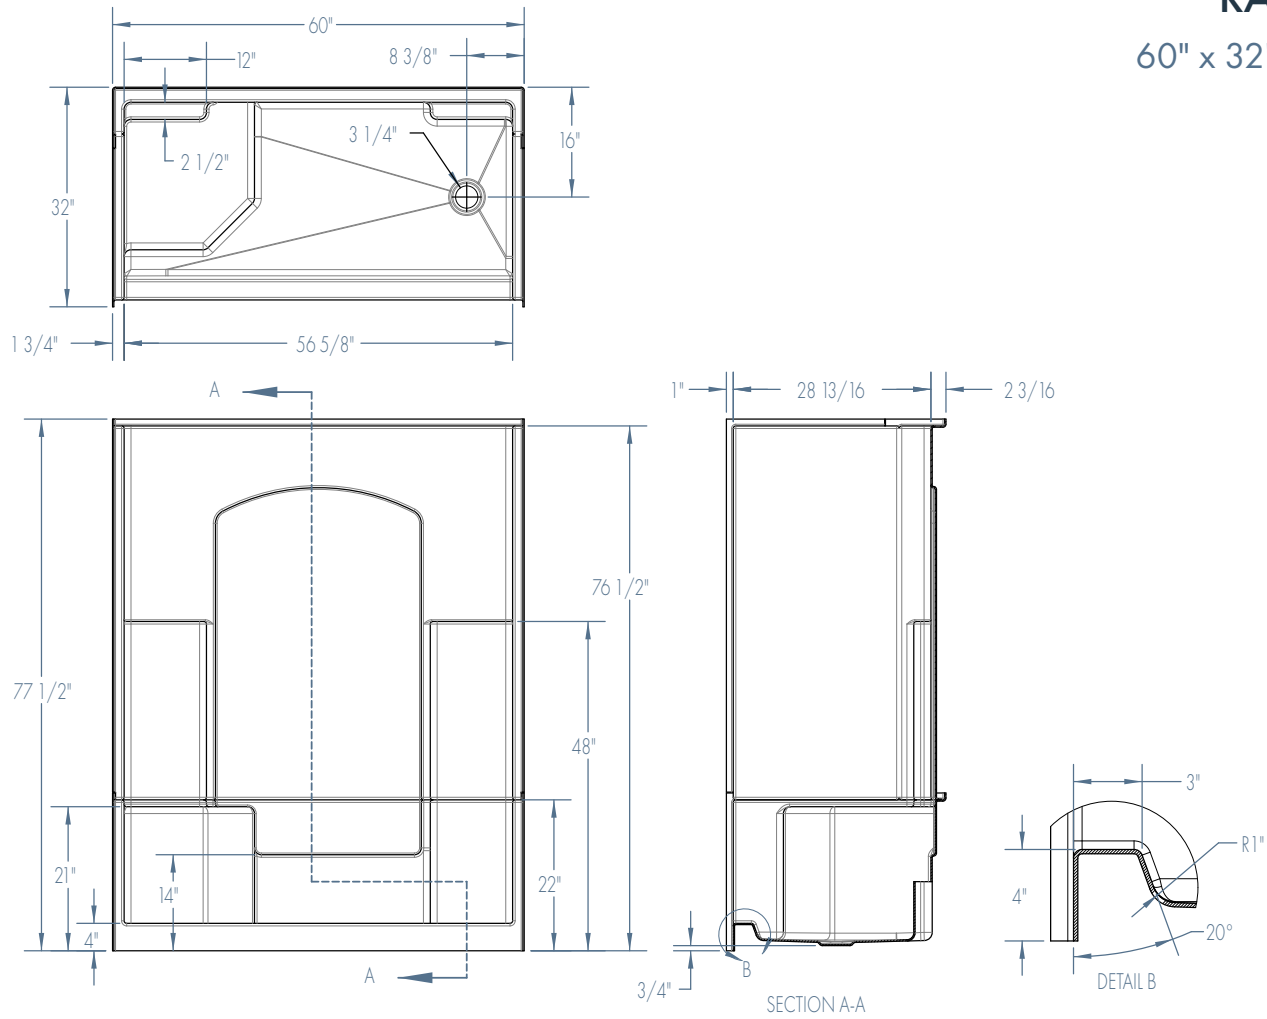

Shower Available in White Only

FEATURES

- Shower door included
- AcryX™ brighter, stronger finish
- Easy entry, low, 4" threshold
- Large integral comfort height seat (19" x 19")
- Sturdy shower base with textured floor
- Accessory shelf and foot ledge
- Easy 4-piece installation from front or rear
- Fully reinforced walls for extra strength that allow bars to be located to fit your needs
- High gloss, smooth finish with arched back wall
- Attractive and easy to clean
- 3 grab bars, brass plated drain, and drain cover included
- Limited Lifetime warranty
- Meets or exceeds UPC, IPC, ANSI Z124.1, NAHB, HUD, FHA
- Made in the USA

SHOWER KIT FINISHES

Satin Chrome Brushed Nickel Matte Black

COMPONENTS INCLUDED (Field Installed)

- Color Matching Shower Door

- Three 24" color matching stainless steel grab bars

- Chrome Plated Brass Drain and Color Matching Drain Cover

RAMER

60" x 32" x 77"

FEATURES Dimensional Tolerance $\pm 3/8"$. Dimensions needed for site preparation should be measured from the unit. Manufacturer assumes no responsibility for preparatory work.

Kit Type and Contents	Pkg. Wt. lbs	Finish	Seat	Drain	Model #
Ramer Shower Door Kit					
- Three 24" bars - 60 x 70 Shower Door - Chrome plated brass drain	310	Chrome	RH	LH	L3260SH1S4PRWC1
			LH	RH	L3260SH1S4PLWC1
		Brushed Nickel	RH	LH	L3260SH1S4PRWB1
			LH	RH	L3260SH1S4PLWB1
		Matte Black	RH	LH	L3260SH1S4PRWM1
			LH	RH	L3260SH1S4PLWM1