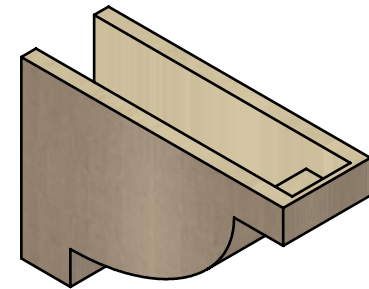

ITEM NUMBER: CORU06X18X12ALPRCPR

6"W X 18"D X 12"H SERIES 3 CLASSIC ALPINE ROUGH CEDAR TIMBERTHANE
FAUX WOOD CORBEL, PRIMED

SIDE PROFILE

FRONT PROFILE

ISOMETRIC

EKENA MILLWORK
2300 WEST MAIN ST.
CLARKSVILLE, TX 75426
TOLL FREE: 866-607-0453
WWW.EKENAMILLWORK.COM

NOTES

1. INSTALLATION TO BE COMPLETED IN ACCORDANCE WITH MANUFACTURER'S SPECIFICATIONS.
2. DRAWING MAY NOT BE TO SCALE
3. THIS DRAWING IS INTENDED FOR DESIGN AND PLANNING PURPOSES ONLY.
4. ALL INFORMATION CONTAINED HEREIN WAS CURRENT AT THE TIME OF DEVELOPMENT BUT MUST BE REVIEWED AND APPROVED BY THE PRODUCT MANUFACTURER TO BE CONSIDERED ACCURATE.
5. TIMBERTHANE ARCHITECTURAL PRODUCTS ARE MADE FROM HIGH DENSITY URETHANE AND COME FACTORY PRIMED