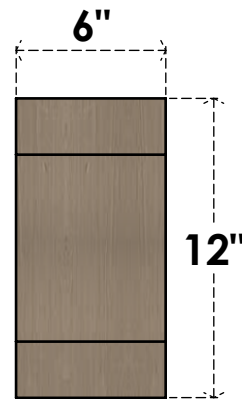

ITEM NUMBER: CORU06X18X12ALPRCPR

6"W X 18"D X 12"H SERIES 3 CLASSIC ALPINE ROUGH CEDAR TIMBERTHANE
FAUX WOOD CORBEL, PRIMED

SIDE PROFILE

FRONT PROFILE

ISOMETRIC

EKENA MILLWORK
2300 WEST MAIN ST.
CLARKSVILLE, TX 75426
TOLL FREE: 866-607-0453
WWW.EKENAMILLWORK.COM