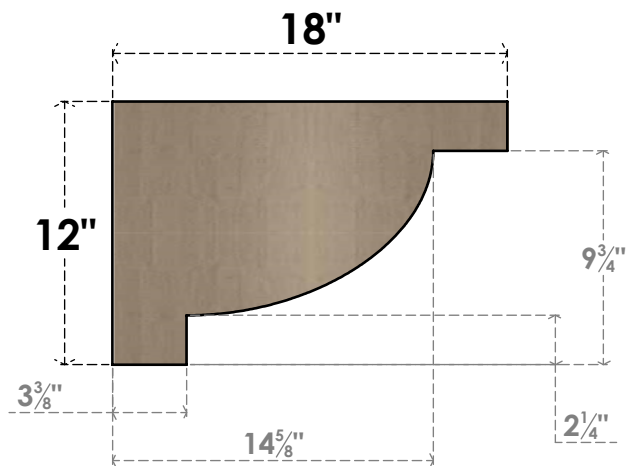

ITEM NUMBER: CORU06X18X12ALPRCPR

6"W X 18"D X 12"H SERIES 3 CLASSIC ALPINE ROUGH CEDAR TIMBERTHANE
FAUX WOOD CORBEL, PRIMED

SIDE PROFILE

FRONT PROFILE

ISOMETRIC

EKENA MILLWORK
2300 WEST MAIN ST.
CLARKSVILLE, TX 75426
TOLL FREE: 866-607-0453
WWW.EKENAMILLWORK.COM

NOTES

1. INSTALLATION TO BE COMPLETED IN ACCORDANCE WITH MANUFACTURER'S SPECIFICATIONS.
2. DRAWING MAY NOT BE TO SCALE
3. THIS DRAWING IS INTENDED FOR DESIGN AND PLANNING PURPOSES ONLY.
4. ALL INFORMATION CONTAINED HEREIN WAS CURRENT AT THE TIME OF DEVELOPMENT BUT MUST BE REVIEWED AND APPROVED BY THE PRODUCT MANUFACTURER TO BE CONSIDERED ACCURATE.
5. TIMBERTHANE ARCHITECTURAL PRODUCTS ARE MADE FROM HIGH DENSITY URETHANE AND COME FACTORY PRIMED