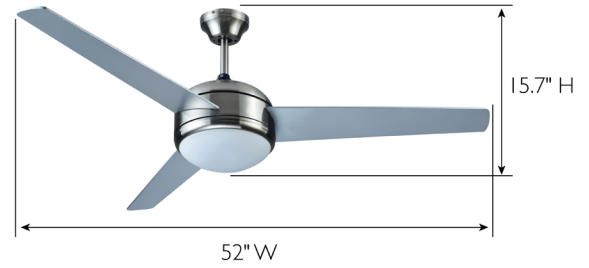

Treviento 52" LED Ceiling Fan Satin Nickel

PARTS AND ACCESSORIES

SPECIFICATIONS

MOUNTING TYPE:	Tri Mount	DOWNROD DIAMETER:	0.83"
SLOPED CEILING ADAPTABLE:	Yes	DOWNROD I LENGTH:	6"
FINISH:	Satin Nickel	LIGHT KIT INCLUDED:	Yes
BLADE COLOR:	Silver	LAMP TYPE:	2 lamps, 9.5W LED E26 base bulbs
MATERIAL CONSTRUCTION:	Steel	LED BRIGHTNESS (LUMENS):	800
ASSEMBLED DIMENSIONS:	52" L x 15.7" H x 52" D	LED COLOR CORRELATED TEMPERATURE (CCT):	3000K
ASSEMBLED WEIGHT:	15.35 lbs.	LED COLOR RENDERING INDEX (CRI):	80
MAX HEIGHT:	15.7"	GLASS/SHADE MATERIAL:	Glass
MIN HEIGHT:	10.7"	GLASS/SHADE TYPE & COLOR:	Frosted White
DISTANCE FROM CEILING:	Bottom of fan light kit: 15.7" Bottom of fan housing: 15"	CANOPY/PLATE SHAPE:	Round
NUMBER OF SPEEDS:	3	CANOPY/PLATE DIMENSIONS:	2.2" H x 5.12" L x 5.12" D
TYPE OF CONTROLLER:	Wall Controller	VOLTAGE:	120V
AIR FLOW EFFICIENCY:	92.4		
AIR FLOW AT HIGH SPEED (CFM):	4500CFM		
ENERGY USAGE (FAN ONLY):	48.7W		
MOTOR SIZE:	153*15		
RPMS:	Low: 99, Medium: 137, High: 182		
AMPS:	Low: .24, Medium: .33, High: .42		