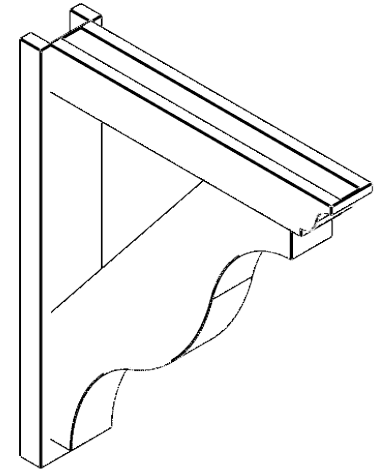

ITEM NUMBER: OUTUROC040X060X30000X36000X040X020X040FST04RCPR

4"W TOP X 6"W BACK X 30"D X 36"H X 4"T TOP X 2"T BACK TIMBERTHANE ROUGH CEDAR FUNSTON FAUX WOOD OPEN OUTLOOKER, TRADITIONAL TOP AND BLOCK BACK, 4"W CLOSED BRACE, PRIMED TAN

SIDE PROFILE

FRONT PROFILE

ISOMETRIC

GENERATED DATE : 07/06/2023

EKENA MILLWORK
2300 WEST MAIN ST.
CLARKSVILLE, TX 75426
TOLL FREE: 866-607-0453
WWW.EKENAMILLWORK.COM

NOTES

1. INSTALLATION TO BE COMPLETED IN ACCORDANCE WITH MANUFACTURER'S SPECIFICATIONS.
2. DRAWING MAY NOT BE TO SCALE
3. THIS DRAWING IS INTENDED FOR DESIGN AND PLANNING PURPOSES ONLY.
4. ALL INFORMATION CONTAINED HEREIN WAS CURRENT AT THE TIME OF DEVELOPMENT BUT MUST BE REVIEWED AND APPROVED BY THE PRODUCT MANUFACTURER TO BE CONSIDERED ACCURATE.
5. TIMBERTHANE ARCHITECTURAL PRODUCTS ARE MADE FROM HIGH DENSITY URETHANE AND COME FACTORY PRIMED