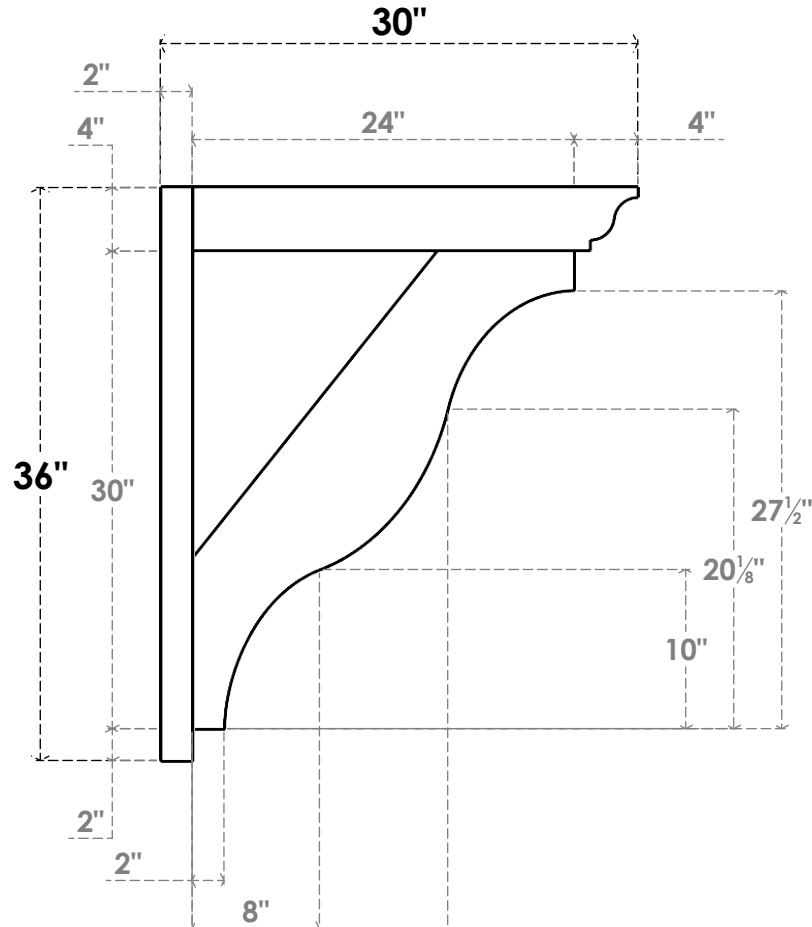

ITEM NUMBER: OUTUROC040X060X30000X36000X040X020X040FST04RCPR

4"W TOP X 6"W BACK X 30"D X 36"H X 4"T TOP X 2"T BACK TIMBERTHANE ROUGH CEDAR FUNSTON FAUX WOOD OPEN OUTLOOKER, TRADITIONAL TOP AND BLOCK BACK, 4"W CLOSED BRACE, PRIMED TAN

SIDE PROFILE

FRONT PROFILE

ISOMETRIC

GENERATED DATE : 07/06/2023

EKENA MILLWORK
2300 WEST MAIN ST.
CLARKSVILLE, TX 75426
TOLL FREE: 866-607-0453
WWW.EKENAMILLWORK.COM

NOTES

1. INSTALLATION TO BE COMPLETED IN ACCORDANCE WITH MANUFACTURER'S SPECIFICATIONS.
2. DRAWING MAY NOT BE TO SCALE
3. THIS DRAWING IS INTENDED FOR DESIGN AND PLANNING PURPOSES ONLY.
4. ALL INFORMATION CONTAINED HEREIN WAS CURRENT AT THE TIME OF DEVELOPMENT BUT MUST BE REVIEWED AND APPROVED BY THE PRODUCT MANUFACTURER TO BE CONSIDERED ACCURATE.
5. TIMBERTHANE ARCHITECTURAL PRODUCTS ARE MADE FROM HIGH DENSITY URETHANE AND COME FACTORY PRIMED