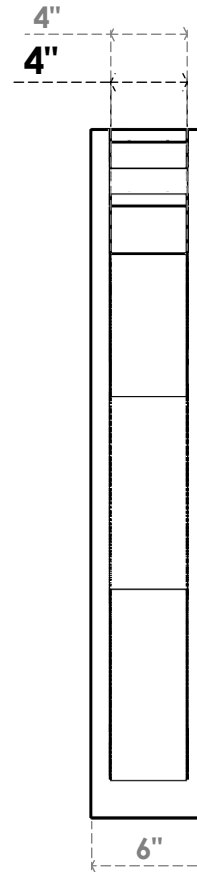

ITEM NUMBER: OUTUROC040X060X30000X36000X040X020X040FST04RCPR

4"W TOP X 6"W BACK X 30"D X 36"H X 4"T TOP X 2"T BACK TIMBERTHANE ROUGH CEDAR FUNSTON FAUX WOOD OPEN OUTLOOKER, TRADITIONAL TOP AND BLOCK BACK, 4"W CLOSED BRACE, PRIMED TAN

SIDE PROFILE

FRONT PROFILE

ISOMETRIC

GENERATED DATE : 07/06/2023

EKENA MILLWORK
2300 WEST MAIN ST.
CLARKSVILLE, TX 75426
TOLL FREE: 866-607-0453
WWW.EKENAMILLWORK.COM

NOTES

1. INSTALLATION TO BE COMPLETED IN ACCORDANCE WITH MANUFACTURER'S SPECIFICATIONS.
2. DRAWING MAY NOT BE TO SCALE
3. THIS DRAWING IS INTENDED FOR DESIGN AND PLANNING PURPOSES ONLY.
4. ALL INFORMATION CONTAINED HEREIN WAS CURRENT AT THE TIME OF DEVELOPMENT BUT MUST BE REVIEWED AND APPROVED BY THE PRODUCT MANUFACTURER TO BE CONSIDERED ACCURATE.
5. TIMBERTHANE ARCHITECTURAL PRODUCTS ARE MADE FROM HIGH DENSITY URETHANE AND COME FACTORY PRIMED