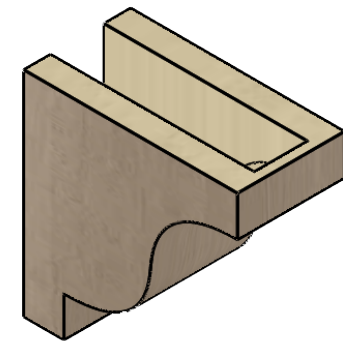

ITEM NUMBER: CORU04X08X08NEWRCPR

4"W X 8"D X 8"H SERIES 1 CLASSIC NEWPORT ROUGH CEDAR TIMBERTHANE FAUX WOOD CORBEL, PRIMED

SIDE PROFILE

FRONT PROFILE

ISOMETRIC

EKENA MILLWORK
2300 WEST MAIN ST.
CLARKSVILLE, TX 75426
TOLL FREE: 866-607-0453
WWW.EKENAMILLWORK.COM

NOTES

1. INSTALLATION TO BE COMPLETED IN ACCORDANCE WITH MANUFACTURER'S SPECIFICATIONS.
2. DRAWING MAY NOT BE TO SCALE
3. THIS DRAWING IS INTENDED FOR DESIGN AND PLANNING PURPOSES ONLY.
4. ALL INFORMATION CONTAINED HEREIN WAS CURRENT AT THE TIME OF DEVELOPMENT BUT MUST BE REVIEWED AND APPROVED BY THE PRODUCT MANUFACTURER TO BE CONSIDERED ACCURATE.
5. TIMBERTHANE ARCHITECTURAL PRODUCTS ARE MADE FROM HIGH DENSITY URETHANE AND COME FACTORY PRIMED