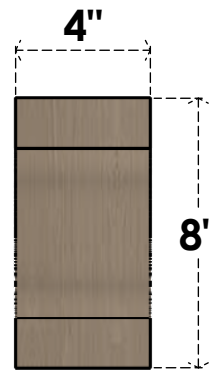

ITEM NUMBER: CORU04X08X08NEWRCPR

4"W X 8"D X 8"H SERIES 1 CLASSIC NEWPORT ROUGH CEDAR TIMBERTHANE FAUX WOOD CORBEL, PRIMED

SIDE PROFILE

FRONT PROFILE

ISOMETRIC

EKENA MILLWORK
2300 WEST MAIN ST.
CLARKSVILLE, TX 75426
TOLL FREE: 866-607-0453
WWW.EKENAMILLWORK.COM

NOTES

1. INSTALLATION TO BE COMPLETED IN ACCORDANCE WITH MANUFACTURER'S SPECIFICATIONS.
2. DRAWING MAY NOT BE TO SCALE
3. THIS DRAWING IS INTENDED FOR DESIGN AND PLANNING PURPOSES ONLY.
4. ALL INFORMATION CONTAINED HEREIN WAS CURRENT AT THE TIME OF DEVELOPMENT BUT MUST BE REVIEWED AND APPROVED BY THE PRODUCT MANUFACTURER TO BE CONSIDERED ACCURATE.
5. TIMBERTHANE ARCHITECTURAL PRODUCTS ARE MADE FROM HIGH DENSITY URETHANE AND COME FACTORY PRIMED