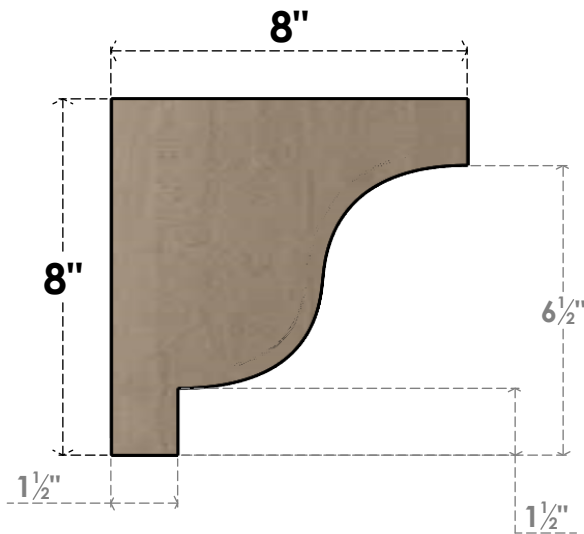

ITEM NUMBER: CORU04X08X08NEWRCPR

4"W X 8"D X 8"H SERIES 1 CLASSIC NEWPORT ROUGH CEDAR TIMBERTHANE FAUX WOOD CORBEL, PRIMED

SIDE PROFILE

FRONT PROFILE

ISOMETRIC

EKENA MILLWORK
2300 WEST MAIN ST.
CLARKSVILLE, TX 75426
TOLL FREE: 866-607-0453
WWW.EKENAMILLWORK.COM

NOTES

1. INSTALLATION TO BE COMPLETED IN ACCORDANCE WITH MANUFACTURER'S SPECIFICATIONS.
2. DRAWING MAY NOT BE TO SCALE
3. THIS DRAWING IS INTENDED FOR DESIGN AND PLANNING PURPOSES ONLY.
4. ALL INFORMATION CONTAINED HEREIN WAS CURRENT AT THE TIME OF DEVELOPMENT BUT MUST BE REVIEWED AND APPROVED BY THE PRODUCT MANUFACTURER TO BE CONSIDERED ACCURATE.
5. TIMBERTHANE ARCHITECTURAL PRODUCTS ARE MADE FROM HIGH DENSITY URETHANE AND COME FACTORY PRIMED