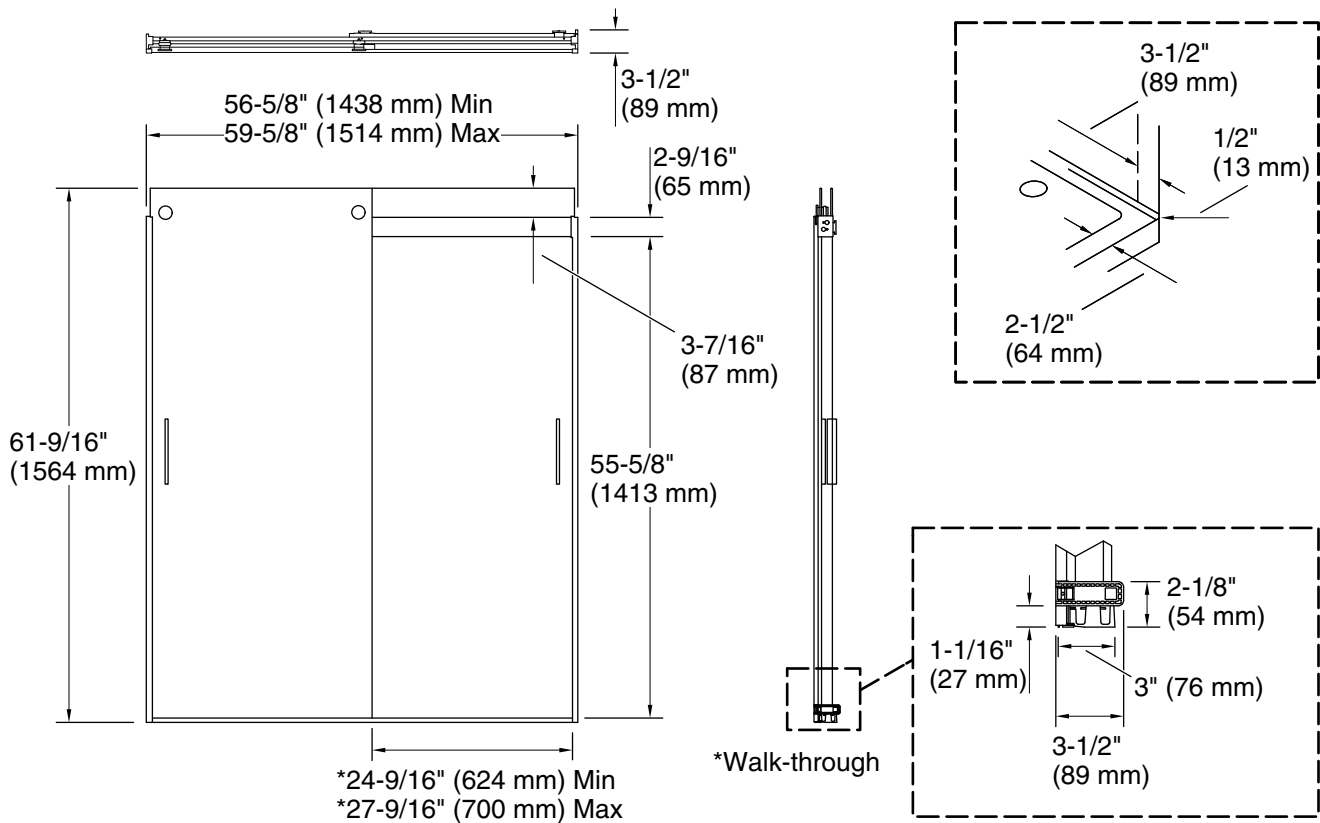

Material

- Frameless, 1/4" (6 mm) thick Crystal Clear tempered glass

Installation

- Sliding bath door
- Not for use in hospitality

Codes/Standards

ANSI Z97.1
CAN/CGSB-12.1
CPSC 16CFR 1201

KOHLER® Bath and Shower Doors Ten-Year Limited Warranty

Available Glass Options

Code	Description
L	Crystal Clear

Technical Information

All product dimensions are nominal.

Base-To-Wall	1/2" (13 mm)
Radius – Max:	
Shower Ledge Min	2-1/2" (64 mm)
Flat:	
Shower Wall Min	3-1/2" (89 mm)
Flat:	

Notes

Install this product according to the installation guide.

If replacing a shower door, the narrow wall jamb design of this door may not cover the existing shower door holes.

The vertical opening should be a minimum of 64-1/2" (1638 mm) to allow for installation clearance.