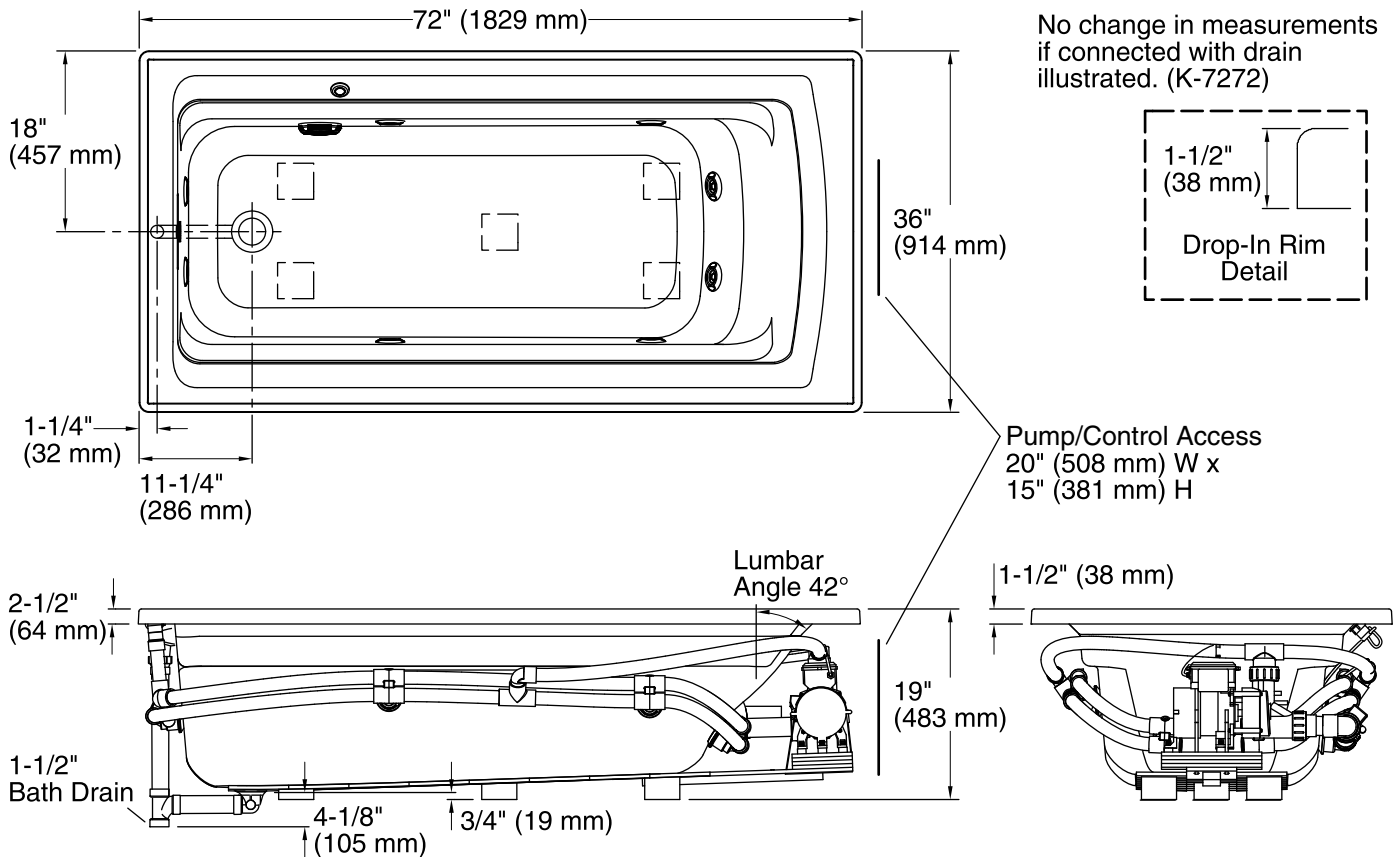

No change in measurements if connected with drain illustrated. (K-7272)

Required Electrical Service

Two dedicated circuits required, protected with Class A Ground-Fault Circuit-Interrupter (GFCI) or Residual Current Device (RCD).

Pump:	120 V, 15 A, 60 Hz
Heater:	120 V, 15 A, 60 Hz

Technical Information

All product dimensions are nominal.

Installation:	Drop-in
Drain location:	End
Basin area, bottom:	51-3/8" x 21" (1305 mm x 533 mm)
Basin area, top:	64-1/2" x 30-1/2" (1638 mm x 775 mm)
Weight:	110 lbs (49.9 kg)
Minimum floor load:	41 lbs/ft² (200.2 kg/m²)
Water depth:	15" (381 mm)
Water capacity:	72 gal (272.5 L)
Cutout:	Drop-in, 70-1/2" x 34-1/2" (1791 mm x 876 mm)
Electrical component rating:	Pump: 120 V, 7 A, 60 Hz Heater: 120 V, 12.5 A, 60 Hz, 1500 W
Pump speed:	Single

Notes

Measure your actual product for rough-in details.

Install this product according to the installation instructions.

The hot water supply should be 70% of the capacity of the bath or greater. Installations will vary.

Provide one grounded electrical outlet within 24" (610 mm) of each component.

This product is designed for drop-in installation only. It is not suited for use in a three-wall alcove with an overhead shower.

ADA compliant when installed to the specific requirements of these regulations.