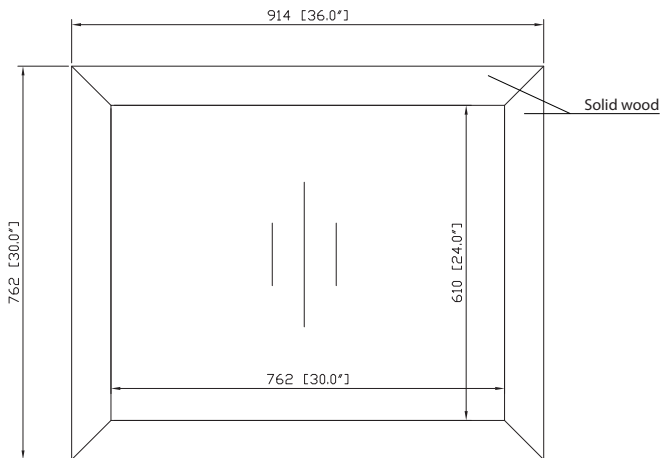

### Nominal Dimension

- 36W x 1.2D x 30H inches

### Product Diagrams

Front

Back

Side

Top