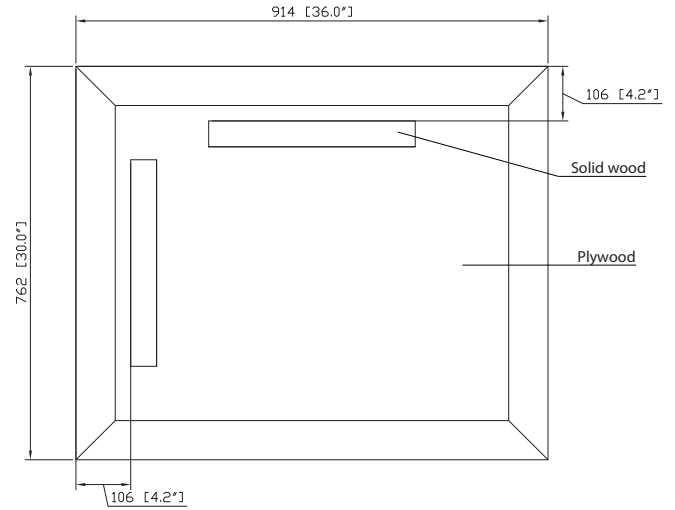

### Nominal Dimension

- 36W x 1.2D x 30H inches

### Product Diagrams

Front

Back

Side

Top