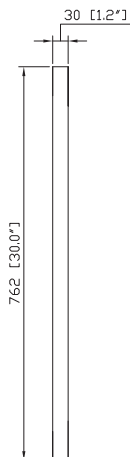

### Features

- Solid poplar wood frame
- Beveled mirror
- Mirror hangs vertically and horizontally
- Wood cleat for easy hanging and leveling

### Nominal Dimension

- 36W x 1.2D x 30H inches

### Components

|        |               |
|--------|---------------|
| Vanity | LEGACY-V40-BU |
|--------|---------------|

### Product Diagrams

Front

Back

Side

Top