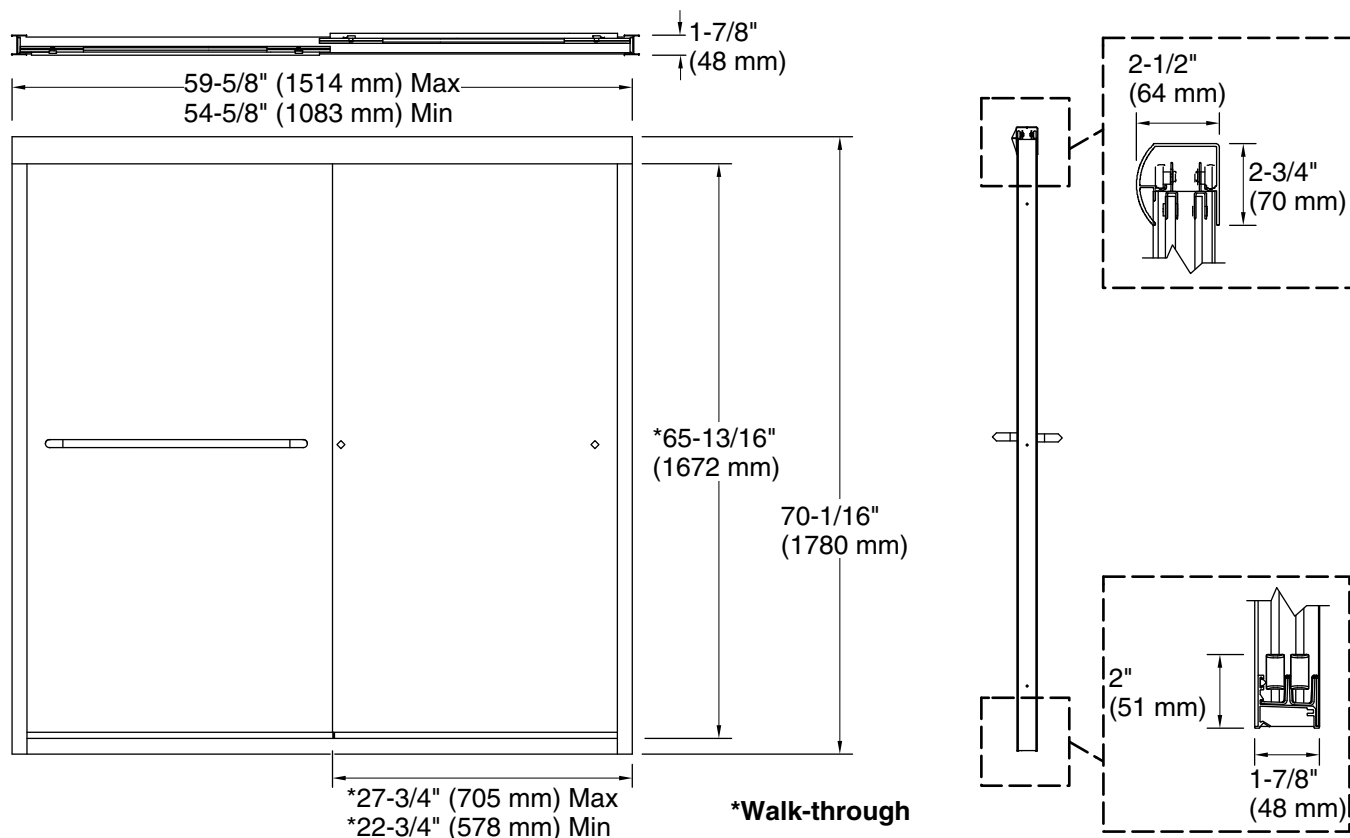

Available Glass Options

Code	Description
	Boxwood™
	Cirkette™
	Clear
	Frosted
	Grafite™
	Lake Mist™
	Oak Bark™

Technical Information

All product dimensions are nominal.

- Base-To-Wall 1/2" (13 mm)
- Radius – Max:
- Shower Ledge Min 2-1/8" (54 mm)
- Flat:
- Shower Wall Min 2-11/16" (68 mm)
- Flat:

Notes

- Install this product according to the installation guide.
- The vertical opening should be a minimum of 72-7/16" (1840 mm) to allow for installation clearance.