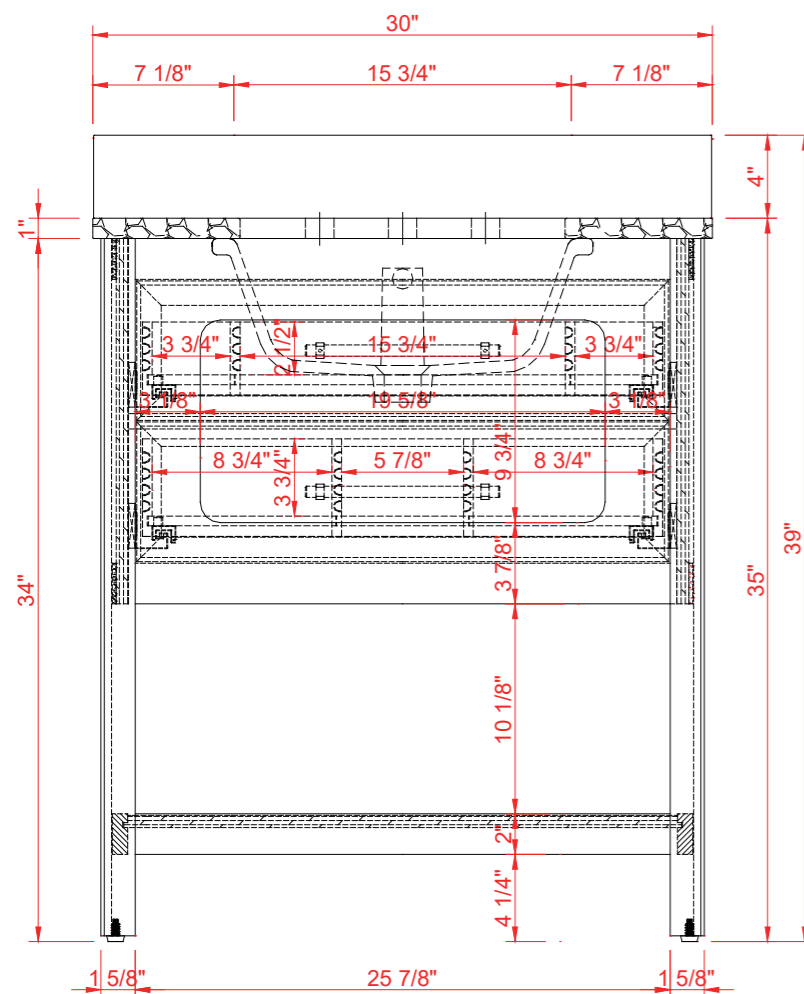

DIMENSIONS GUIDE

MODEL NUMBER:1480VB-30-201-283-926-UM

UNDERMOUNT SINK

TOP VIEW

Product Net weight (W/O Top):65 lbs.
Product packed Gross weight (W/O Top):92.6 lbs.
Packed product Dimensions:
32.5in. W x 24.75in. D x 37.5in. H

FRONT VIEW

SIDE VIEW

DIMENSIONS GUIDE

MODEL NUMBER:1480VB-30-201-283-926-SR

SEMI-RECESSED SINK

TOP VIEW

Product Net weight (W/O Top):65 lbs.
 Product packed Gross weight (W/O Top):92.6 lbs.
 Packed product Dimensions:
 32.5in. W x 24.75in. D x 37.5in. H

FRONT VIEW

SIDE VIEW