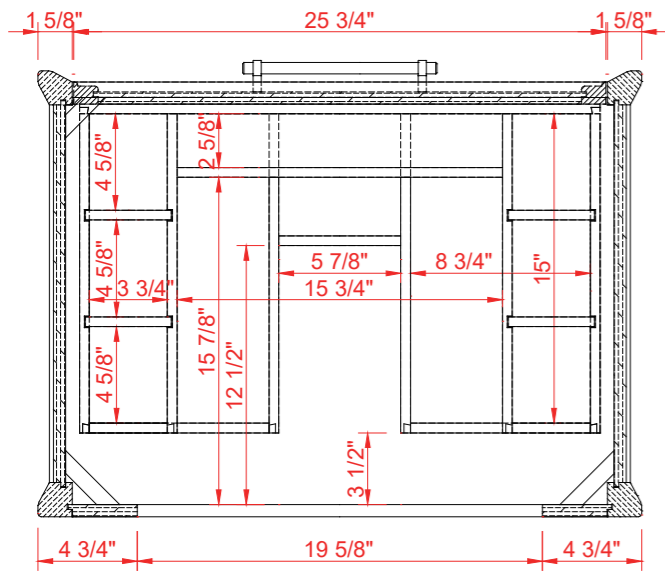

DIMENSIONS GUIDE

MODEL NUMBER:1480VB-30-201-283-926-UM

UNDERMOUNT SINK

TOP VIEW

Product Net weight (W/O Top):65 lbs.
Product packed Gross weight (W/O Top):92.6 lbs.
Packed product Dimensions:
32.5in. W x 24.75in. D x 37.5in. H

FRONT VIEW

SIDE VIEW

DIMENSIONS GUIDE

MODEL NUMBER:1480VB-30-201-283-926-SR

SEMI-RECESSED SINK

TOP VIEW

Product Net weight (W/O Top):65 lbs.
 Product packed Gross weight (W/O Top):92.6 lbs.
 Packed product Dimensions:
 32.5in. W x 24.75in. D x 37.5in. H

FRONT VIEW

SIDE VIEW