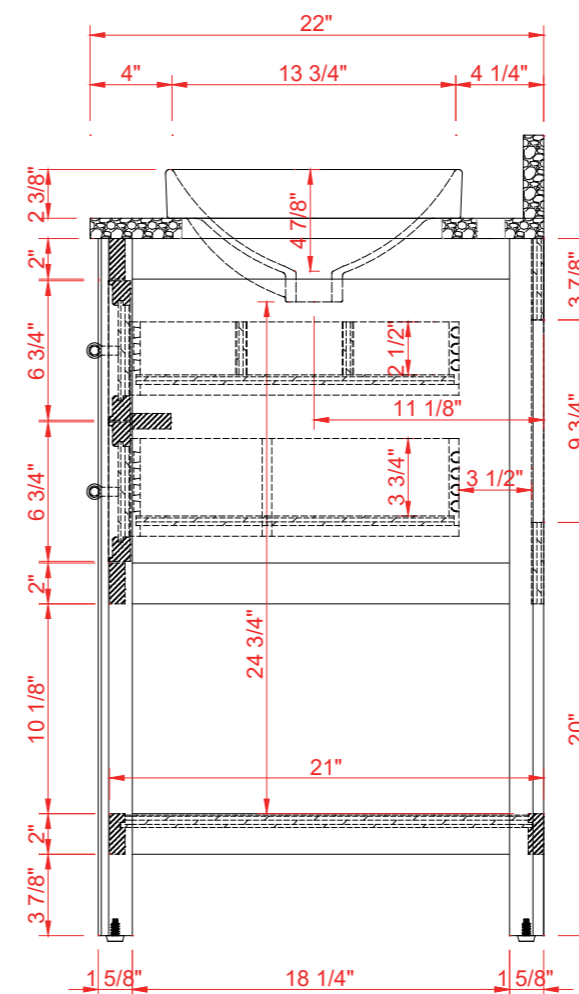

DIMENSIONS GUIDE

MODEL NUMBER:1480VB-30-201-283-926-UM

UNDERMOUNT SINK

TOP VIEW

Product Net weight (W/O Top):65 lbs.
Product packed Gross weight (W/O Top):92.6 lbs.
Packed product Dimensions:
32.5in. W x 24.75in. D x 37.5in. H

FRONT VIEW

SIDE VIEW

DIMENSIONS GUIDE

MODEL NUMBER:1480VB-30-201-283-926-SR

SEMI-RECESSED SINK

TOP VIEW

Product Net weight (W/O Top):65 lbs.
 Product packed Gross weight (W/O Top):92.6 lbs.
 Packed product Dimensions:
 32.5in. W x 24.75in. D x 37.5in. H

FRONT VIEW

SIDE VIEW