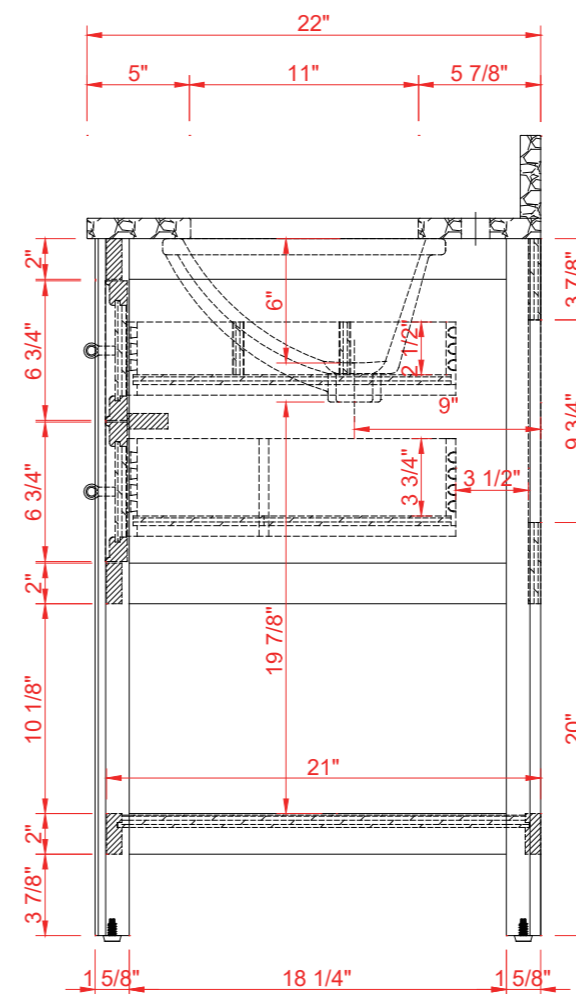

DIMENSIONS GUIDE

MODEL NUMBER:1480VB-30-201-283-926-UM

UNDERMOUNT SINK

TOP VIEW

Product Net weight (W/O Top):65 lbs.
Product packed Gross weight (W/O Top):92.6 lbs.
Packed product Dimensions:
32.5in. W x 24.75in. D x 37.5in. H

FRONT VIEW

SIDE VIEW

DIMENSIONS GUIDE

MODEL NUMBER:1480VB-30-201-283-926-SR

SEMI-RECESSED SINK

TOP VIEW

Product Net weight (W/O Top):65 lbs.
 Product packed Gross weight (W/O Top):92.6 lbs.
 Packed product Dimensions:
 32.5in. W x 24.75in. D x 37.5in. H

FRONT VIEW

SIDE VIEW