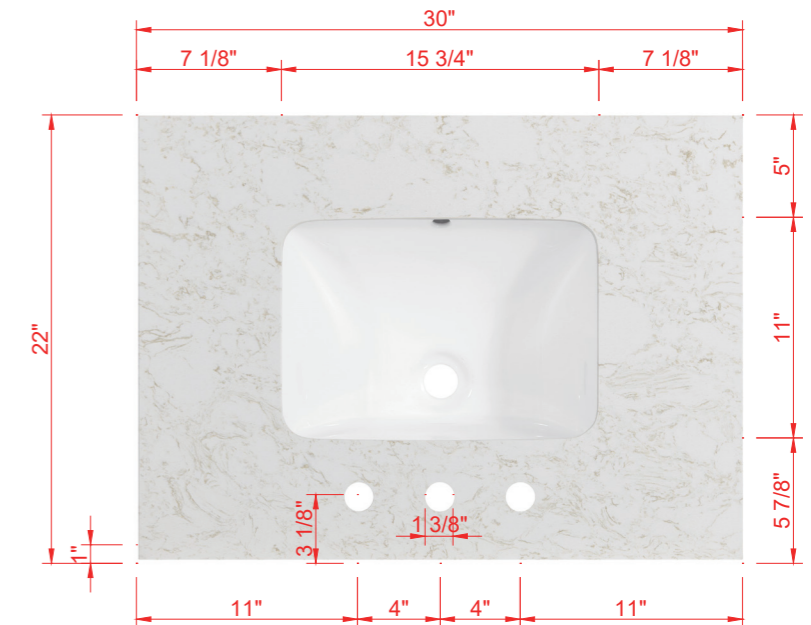

DIMENSIONS GUIDE

MODEL NUMBER:1480VB-30-201-283-926-UM

UNDERMOUNT SINK

TOP VIEW

Product Net weight (W/O Top):65 lbs.
Product packed Gross weight (W/O Top):92.6 lbs.
Packed product Dimensions:
32.5in. W x 24.75in. D x 37.5in. H

FRONT VIEW

SIDE VIEW

DIMENSIONS GUIDE

MODEL NUMBER:1480VB-30-201-283-926-SR

SEMI-RECESSED SINK

TOP VIEW

Product Net weight (W/O Top):65 lbs.
 Product packed Gross weight (W/O Top):92.6 lbs.
 Packed product Dimensions:
 32.5in. W x 24.75in. D x 37.5in. H

FRONT VIEW

SIDE VIEW