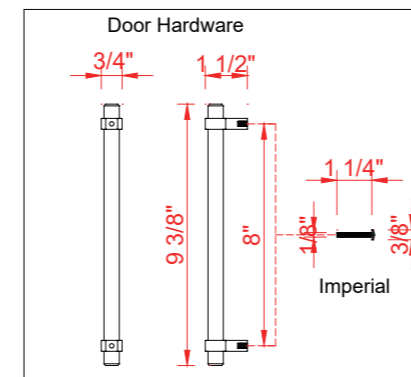

DIMENSIONS GUIDE

MODEL NUMBER:1480VB-30-201-283-926-UM

UNDERMOUNT SINK

TOP VIEW

Product Net weight (W/O Top):65 lbs.
Product packed Gross weight (W/O Top):92.6 lbs.
Packed product Dimensions:
32.5in. W x 24.75in. D x 37.5in. H

FRONT VIEW

SIDE VIEW

DIMENSIONS GUIDE

MODEL NUMBER:1480VB-30-201-283-926-SR

SEMI-RECESSED SINK

TOP VIEW

Product Net weight (W/O Top):65 lbs.
 Product packed Gross weight (W/O Top):92.6 lbs.
 Packed product Dimensions:
 32.5in. W x 24.75in. D x 37.5in. H