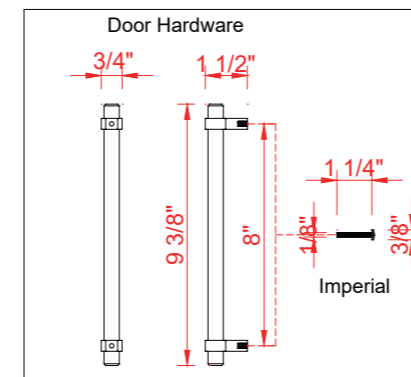

DIMENSIONS GUIDE

MODEL NUMBER:1480VB-30-201-283-926-UM

UNDERMOUNT SINK

TOP VIEW

Product Net weight (W/O Top):65 lbs.
Product packed Gross weight (W/O Top):92.6 lbs.
Packed product Dimensions:
32.5in. W x 24.75in. D x 37.5in. H

FRONT VIEW

SIDE VIEW

DIMENSIONS GUIDE

MODEL NUMBER:1480VB-30-201-283-926-SR

SEMI-RECESSED SINK

TOP VIEW

Product Net weight (W/O Top):65 lbs.
 Product packed Gross weight (W/O Top):92.6 lbs.
 Packed product Dimensions:
 32.5in. W x 24.75in. D x 37.5in. H

FRONT VIEW

SIDE VIEW