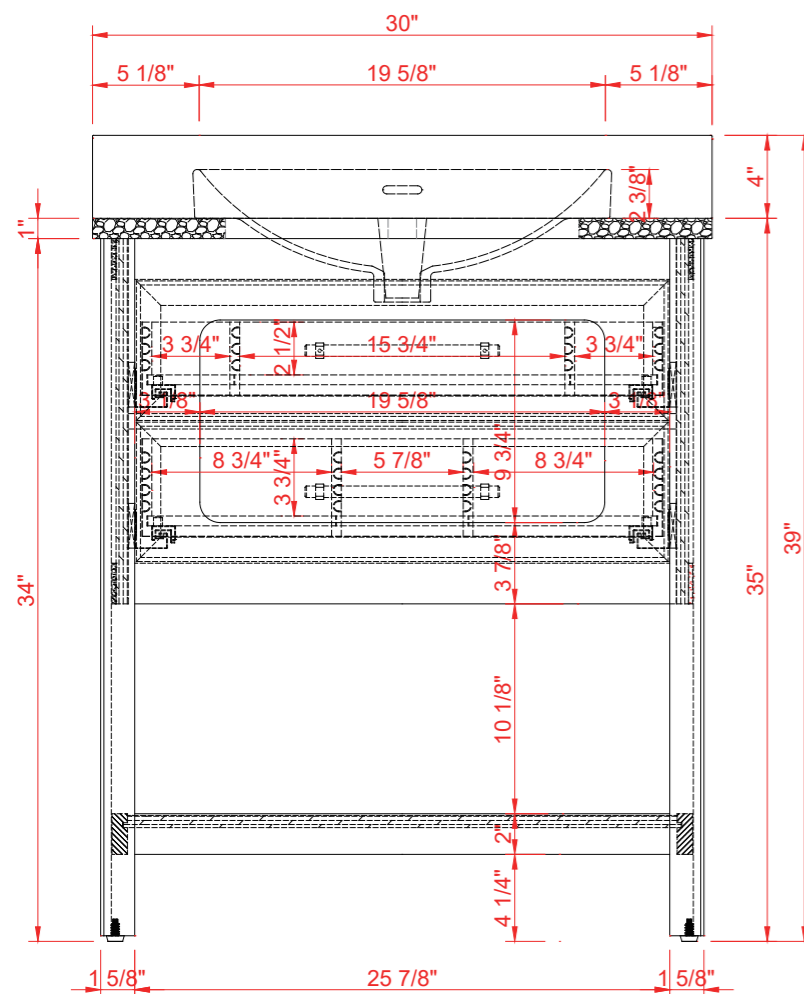

DIMENSIONS GUIDE

MODEL NUMBER:1480VB-30-201-283-926-UM

UNDERMOUNT SINK

TOP VIEW

Product Net weight (W/O Top):65 lbs.
Product packed Gross weight (W/O Top):92.6 lbs.
Packed product Dimensions:
32.5in. W x 24.75in. D x 37.5in. H

FRONT VIEW

SIDE VIEW

DIMENSIONS GUIDE

MODEL NUMBER:1480VB-30-201-283-926-SR

SEMI-RECESSED SINK

TOP VIEW

Product Net weight (W/O Top):65 lbs.
 Product packed Gross weight (W/O Top):92.6 lbs.
 Packed product Dimensions:
 32.5in. W x 24.75in. D x 37.5in. H

FRONT VIEW

SIDE VIEW