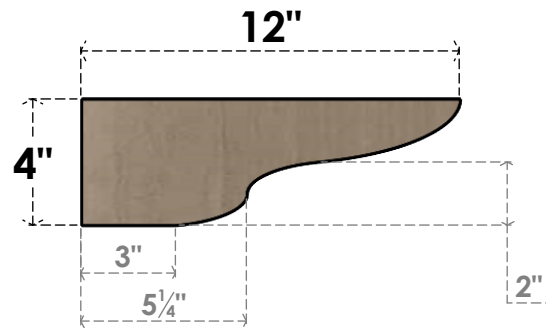

ITEM NUMBER: CORU02X12X04GRNRCPR

2"W X 12"D X 4"H SERIES 3 THIN GREENSBORO ROUGH CEDAR TIMBERTHANE
FAUX WOOD CORBEL, PRIMED

SIDE PROFILE

FRONT PROFILE

ISOMETRIC

EKENA MILLWORK
2300 WEST MAIN ST.
CLARKSVILLE, TX 75426
TOLL FREE: 866-607-0453
WWW.EKENAMILLWORK.COM

NOTES

1. INSTALLATION TO BE COMPLETED IN ACCORDANCE WITH MANUFACTURER'S SPECIFICATIONS.
2. DRAWING MAY NOT BE TO SCALE
3. THIS DRAWING IS INTENDED FOR DESIGN AND PLANNING PURPOSES ONLY.
4. ALL INFORMATION CONTAINED HEREIN WAS CURRENT AT THE TIME OF DEVELOPMENT BUT MUST BE REVIEWED AND APPROVED BY THE PRODUCT MANUFACTURER TO BE CONSIDERED ACCURATE.
5. TIMBERTHANE ARCHITECTURAL PRODUCTS ARE MADE FROM HIGH DENSITY URETHANE AND COME FACTORY PRIMED