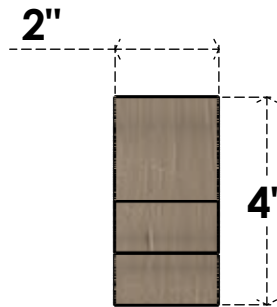

ITEM NUMBER: CORU02X12X04GRNRCPR

2"W X 12"D X 4"H SERIES 3 THIN GREENSBORO ROUGH CEDAR TIMBERTHANE
FAUX WOOD CORBEL, PRIMED

SIDE PROFILE

FRONT PROFILE

ISOMETRIC

EKENA MILLWORK
2300 WEST MAIN ST.
CLARKSVILLE, TX 75426
TOLL FREE: 866-607-0453
WWW.EKENAMILLWORK.COM

NOTES

1. INSTALLATION TO BE COMPLETED IN ACCORDANCE WITH MANUFACTURER'S SPECIFICATIONS.
2. DRAWING MAY NOT BE TO SCALE
3. THIS DRAWING IS INTENDED FOR DESIGN AND PLANNING PURPOSES ONLY.
4. ALL INFORMATION CONTAINED HEREIN WAS CURRENT AT THE TIME OF DEVELOPMENT BUT MUST BE REVIEWED AND APPROVED BY THE PRODUCT MANUFACTURER TO BE CONSIDERED ACCURATE.
5. TIMBERTHANE ARCHITECTURAL PRODUCTS ARE MADE FROM HIGH DENSITY URETHANE AND COME FACTORY PRIMED