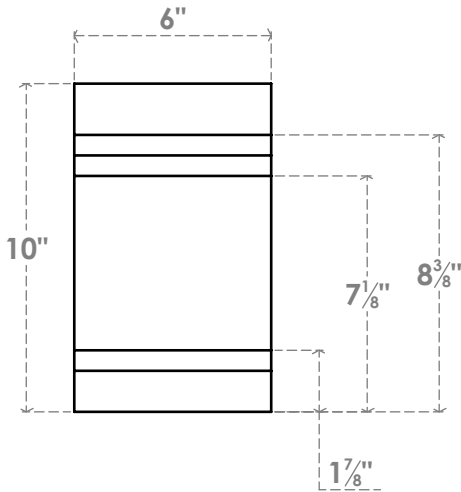

# RFTP06X10X30PEC

6"W X 10"H X 30"L PESCADERO ARCHITECTURAL GRADE PVC RAFTER TAIL

**ISOMETRIC**

**FRONT PROFILE**

EKENA MILLWORK  
 2300 WEST MAIN ST.  
 CLARKSVILLE, TX 75426  
 TOLL FREE: 866-607-0453  
 WWW.EKENAMILLWORK.COM

**NOTES**

1. INSTALLATION TO BE COMPLETED IN ACCORDANCE WITH MANUFACTURER'S SPECIFICATIONS.
2. DRAWING MAY NOT BE TO SCALE
3. THIS DRAWING IS INTENDED FOR DESIGN AND PLANNING PURPOSES ONLY.
4. ALL INFORMATION CONTAINED HEREIN WAS CURRENT AT THE TIME OF DEVELOPMENT BUT MUST BE REVIEWED AND APPROVED BY THE PRODUCT MANUFACTURER TO BE CONSIDERED ACCURATE.
5. ARCHITECTURAL GRADE PVC PRODUCTS ARE MADE FROM EXPANDED CELLULAR PVC AND COME NATURALLY WHITE BUT MAY BE PAINTED