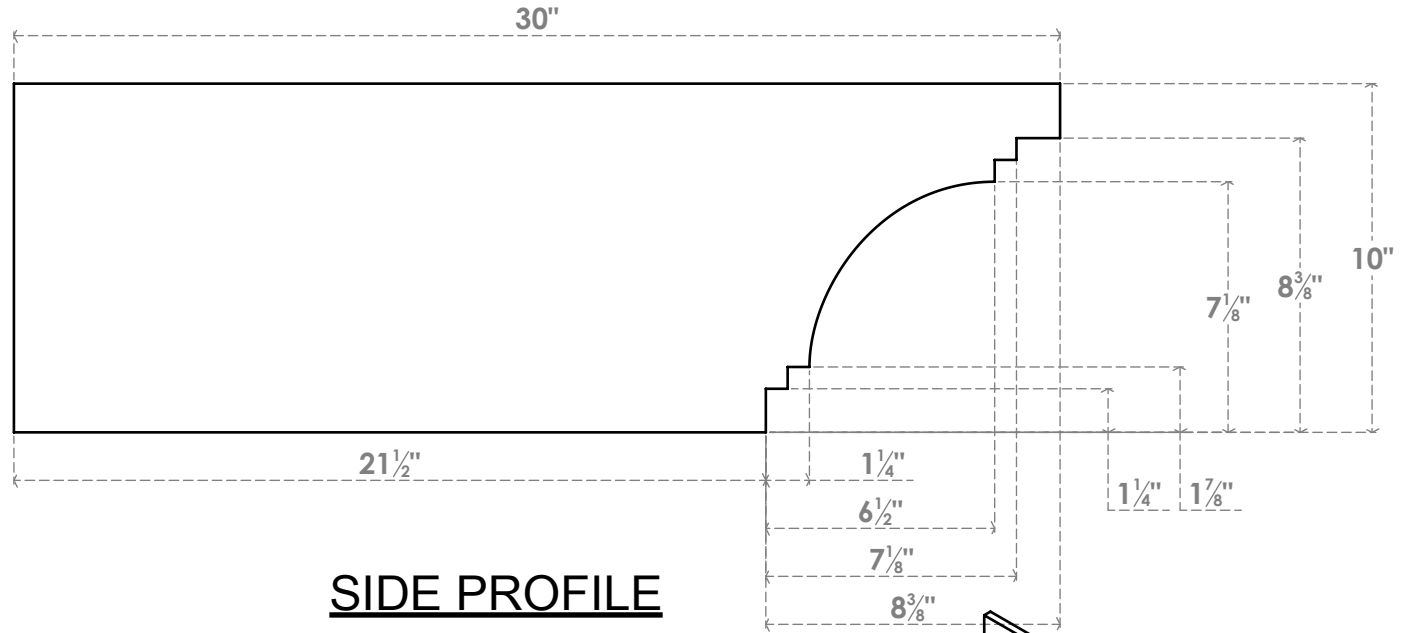

# RFTP06X10X30PEC

6"W X 10"H X 30"L PESCADERO ARCHITECTURAL GRADE PVC RAFTER TAIL

**ISOMETRIC**

**FRONT PROFILE**

EKENA MILLWORK  
 2300 WEST MAIN ST.  
 CLARKSVILLE, TX 75426  
 TOLL FREE: 866-607-0453  
 WWW.EKENAMILLWORK.COM