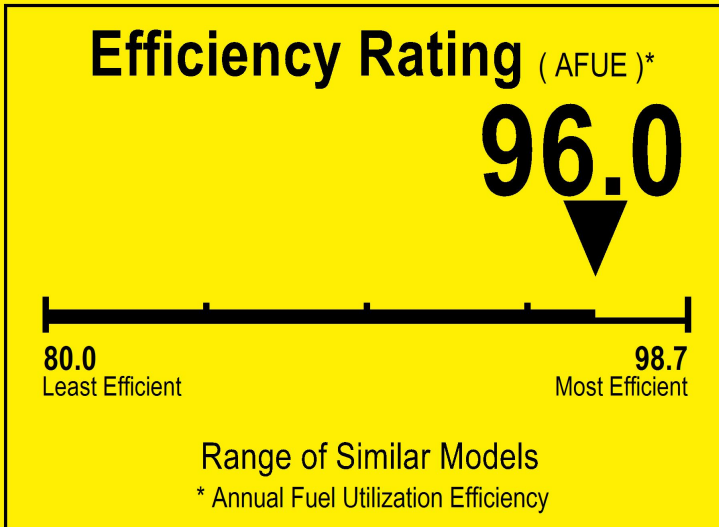

U.S. Government

Federal law prohibits removal of this label before consumer purchase.

ENERGYGUIDE

Furnace
Non-Weatherized
Natural Gas, Propane Gas

ROYALTON
Model 96G2DF110CV20-*

For energy cost info, visit
productinfo.energy.gov