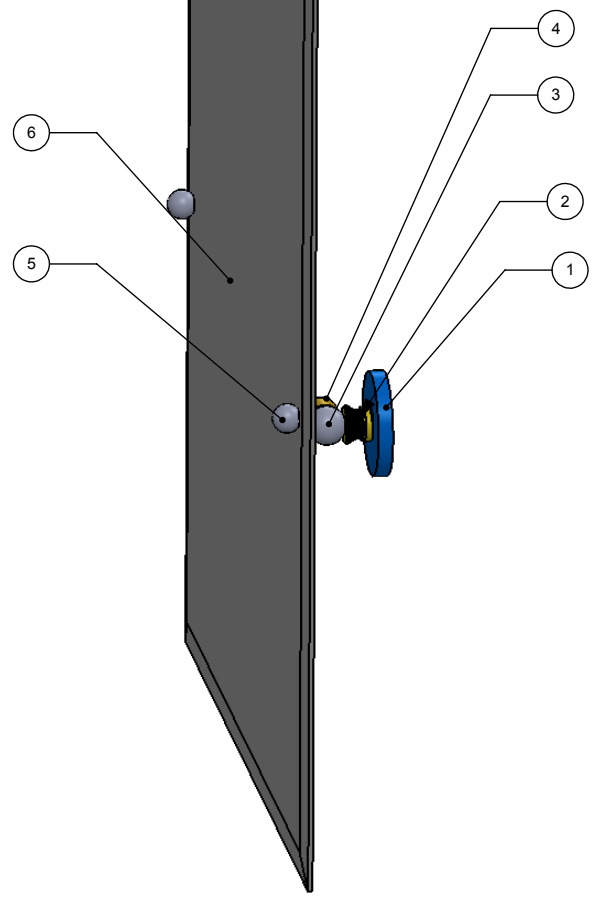

1	BPDSR	BACKPLATE	2
2	NKSL-58	SUPPORT	2
3	BL2T-1	BALL SUPPORT	2
4	HBTT-78	TILT	2
5	BL1T-34	BALL	2
6	MRRT-92	MIRROR	1

UNLESS OTHERWISE STATED

.X	±.3mm
.XX	±.15mm
.XXX	±.008mm

COPYRIGHT © Allied Brass 2016

DRAWN	2/19/2016	I.M
CHECKED	2/19/2016	P.D
APPROVED	2/19/2016	R.A

MATERIAL:	BRASS
DESCRIPTION:	MIRROR

FINISH	TBD
QUANTITY	TBD
DRAWING No.	P1092
REV	0
SCALE	1:5.5
SHEET: 01	A4