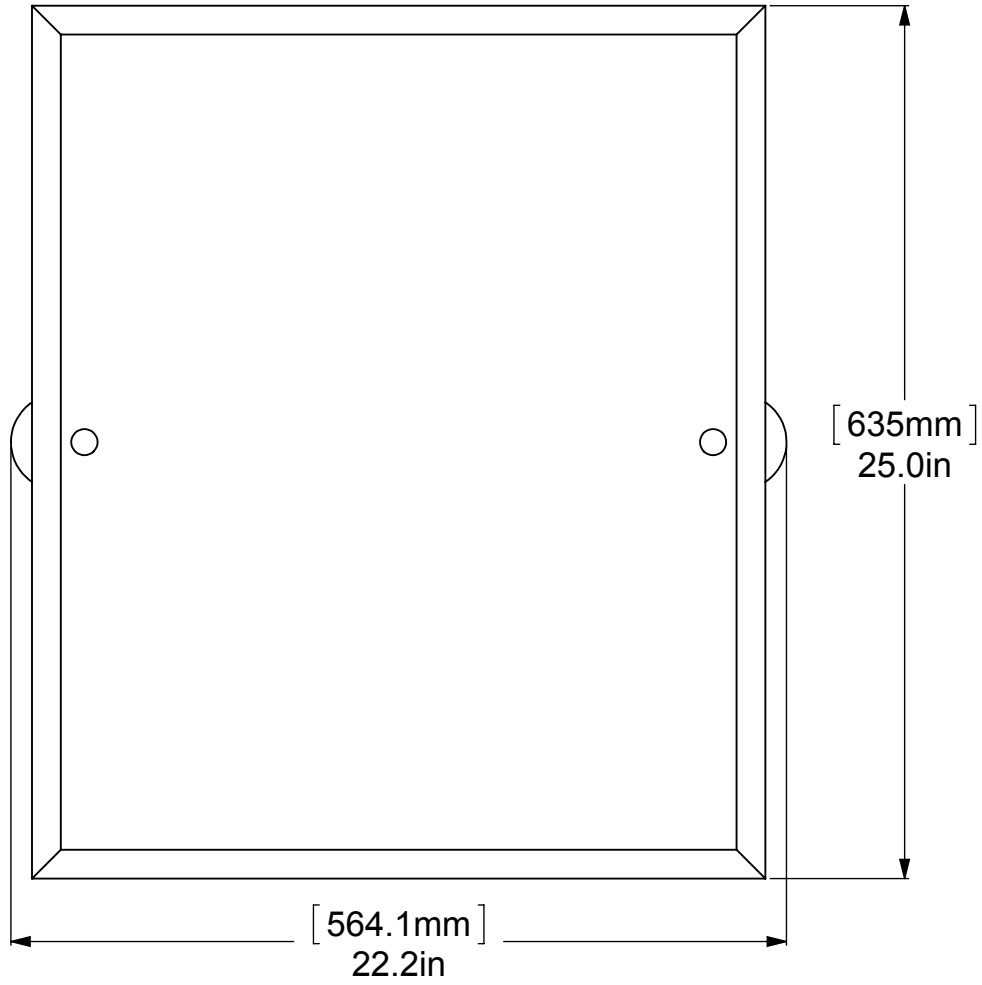

1	BPDSR	BACKPLATE	2
2	NKSL-58	SUPPORT	2
3	BL2T-1	BALL SUPPORT	2
4	HBTT-78	TILT	2
5	BL1T-34	BALL	2
6	MRRT-92	MIRROR	1

UNLESS OTHERWISE STATED

.X	±.3mm
.XX	±.15mm
.XXX	±.008mm

COPYRIGHT © Allied Brass 2016

DRAWN	2/19/2016	I.M
CHECKED	2/19/2016	P.D
APPROVED	2/19/2016	R.A

MATERIAL:	BRASS
DESCRIPTION:	MIRROR

FINISH	TBD
QUANTITY	TBD
DRAWING No.	P1092
REV	0
SCALE	1:5.5
SHEET: 01	A4