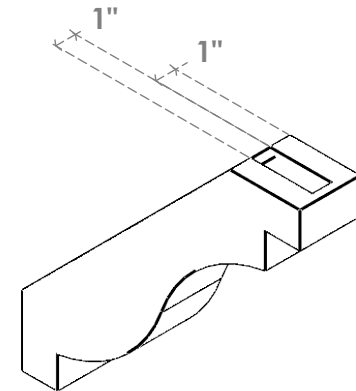

ITEM NUMBER: BRCURO030X14000X14000CHGRCPR

3"W X 14"D X 14"H COPENHAGEN ROUGH CEDAR WOODGRAIN OPEN
TIMBERTHANE BRACE, PRIMED TAN

SIDE PROFILE

FRONT PROFILE

ISOMETRIC

EKENA MILLWORK
2300 WEST MAIN ST.
CLARKSVILLE, TX 75426
TOLL FREE: 866-607-0453
WWW.EKENAMILLWORK.COM

NOTES

1. INSTALLATION TO BE COMPLETED IN ACCORDANCE WITH MANUFACTURER'S SPECIFICATIONS.
2. DRAWING MAY NOT BE TO SCALE
3. THIS DRAWING IS INTENDED FOR DESIGN AND PLANNING PURPOSES ONLY.
4. ALL INFORMATION CONTAINED HEREIN WAS CURRENT AT THE TIME OF DEVELOPMENT BUT MUST BE REVIEWED AND APPROVED BY THE PRODUCT MANUFACTURER TO BE CONSIDERED ACCURATE.
5. TIMBERTHANE ARCHITECTURAL PRODUCTS ARE MADE FROM HIGH DENSITY URETHANE AND COME FACTORY PRIMED