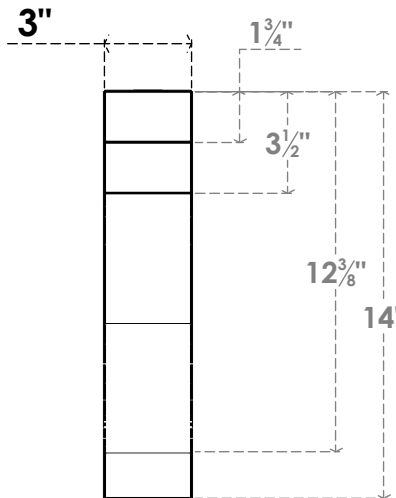

ITEM NUMBER: BRCURO030X14000X14000CHGRCPR

3"W X 14"D X 14"H COPENHAGEN ROUGH CEDAR WOODGRAIN OPEN
TIMBERTHANE BRACE, PRIMED TAN

SIDE PROFILE

FRONT PROFILE

ISOMETRIC

EKENA MILLWORK
2300 WEST MAIN ST.
CLARKSVILLE, TX 75426
TOLL FREE: 866-607-0453
WWW.EKENAMILLWORK.COM

NOTES

1. INSTALLATION TO BE COMPLETED IN ACCORDANCE WITH MANUFACTURER'S SPECIFICATIONS.
2. DRAWING MAY NOT BE TO SCALE
3. THIS DRAWING IS INTENDED FOR DESIGN AND PLANNING PURPOSES ONLY.
4. ALL INFORMATION CONTAINED HEREIN WAS CURRENT AT THE TIME OF DEVELOPMENT BUT MUST BE REVIEWED AND APPROVED BY THE PRODUCT MANUFACTURER TO BE CONSIDERED ACCURATE.
5. TIMBERTHANE ARCHITECTURAL PRODUCTS ARE MADE FROM HIGH DENSITY URETHANE AND COME FACTORY PRIMED