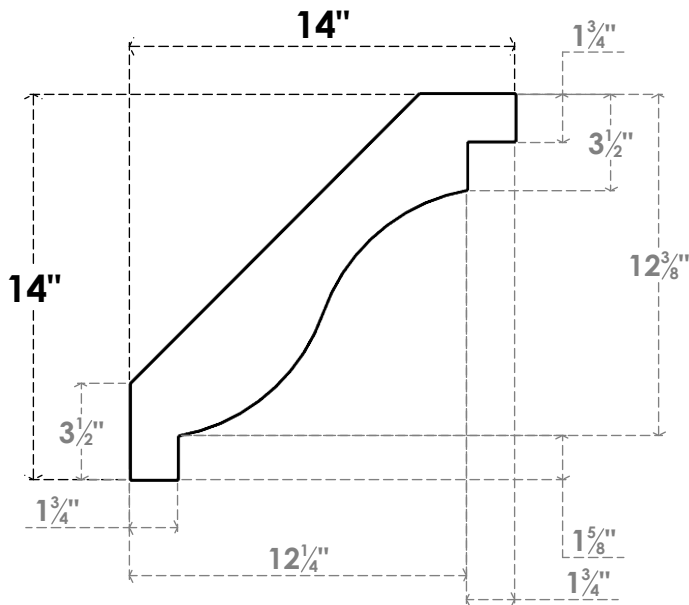

ITEM NUMBER: BRCURO030X14000X14000CHGRCPR

3"W X 14"D X 14"H COPENHAGEN ROUGH CEDAR WOODGRAIN OPEN
TIMBERTHANE BRACE, PRIMED TAN

SIDE PROFILE

FRONT PROFILE

ISOMETRIC

EKENA MILLWORK
2300 WEST MAIN ST.
CLARKSVILLE, TX 75426
TOLL FREE: 866-607-0453
WWW.EKENAMILLWORK.COM

NOTES

1. INSTALLATION TO BE COMPLETED IN ACCORDANCE WITH MANUFACTURER'S SPECIFICATIONS.
2. DRAWING MAY NOT BE TO SCALE
3. THIS DRAWING IS INTENDED FOR DESIGN AND PLANNING PURPOSES ONLY.
4. ALL INFORMATION CONTAINED HEREIN WAS CURRENT AT THE TIME OF DEVELOPMENT BUT MUST BE REVIEWED AND APPROVED BY THE PRODUCT MANUFACTURER TO BE CONSIDERED ACCURATE.
5. TIMBERTHANE ARCHITECTURAL PRODUCTS ARE MADE FROM HIGH DENSITY URETHANE AND COME FACTORY PRIMED