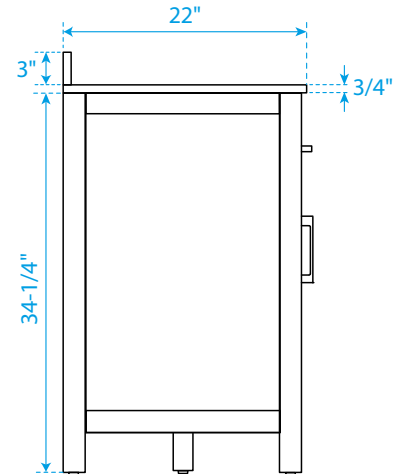

# WYNDHAM COLLECTION

TOP VIEW OF VANITY CABINET

\*Note: Due to high probability of breakage, the backsplash comes in two pieces, cut from the same piece. All measurements are  $\pm 1/4$ ".

WC-2424-66-DBL

# WYNDHAM COLLECTION

Side splash is reversible.  
 Note: Due to high probability of breakage, the backsplash comes in two pieces, cut from the same piece. All measurements are  $\pm 1/4"$ .