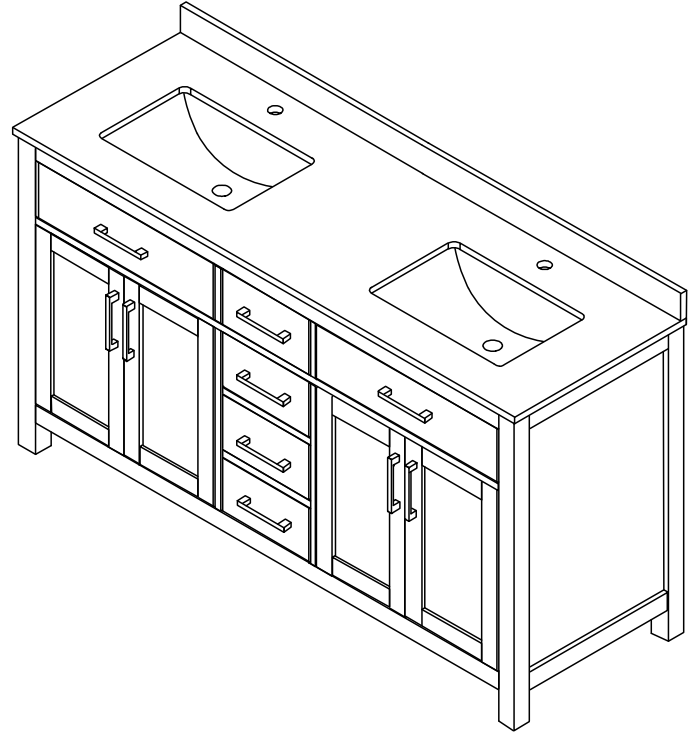

# WYNDHAM COLLECTION

TOP VIEW OF VANITY CABINET

\*Note: Due to high probability of breakage, the backsplash comes in two pieces, cut from the same piece. All measurements are  $\pm 1/4$ ".

WC-2424-66-DBL

# WYNDHAM COLLECTION

Side splash is reversible.  
 Note: Due to high probability of breakage, the backsplash comes in two pieces, cut from the same piece. All measurements are  $\pm 1/4"$ .

## WC-VCA-66-DBL-TOP