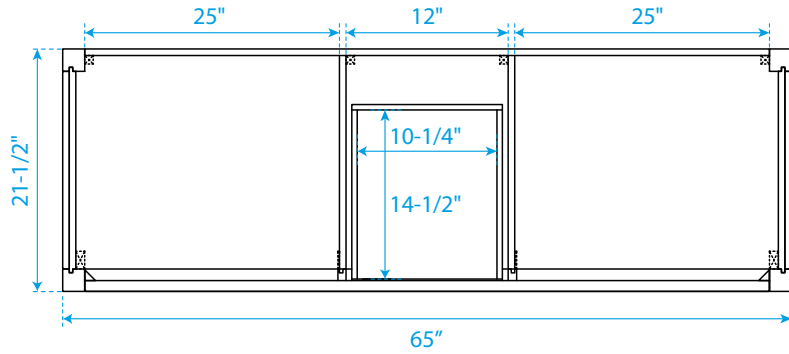

# WYNDHAM COLLECTION

TOP VIEW OF VANITY CABINET

\*Note: Due to high probability of breakage, the backsplash comes in two pieces, cut from the same piece. All measurements are  $\pm 1/4$ ".

WC-2424-66-DBL

# WYNDHAM COLLECTION

Side splash is reversible.  
 Note: Due to high probability of breakage, the backsplash comes in two pieces, cut from the same piece. All measurements are  $\pm 1/4"$ .