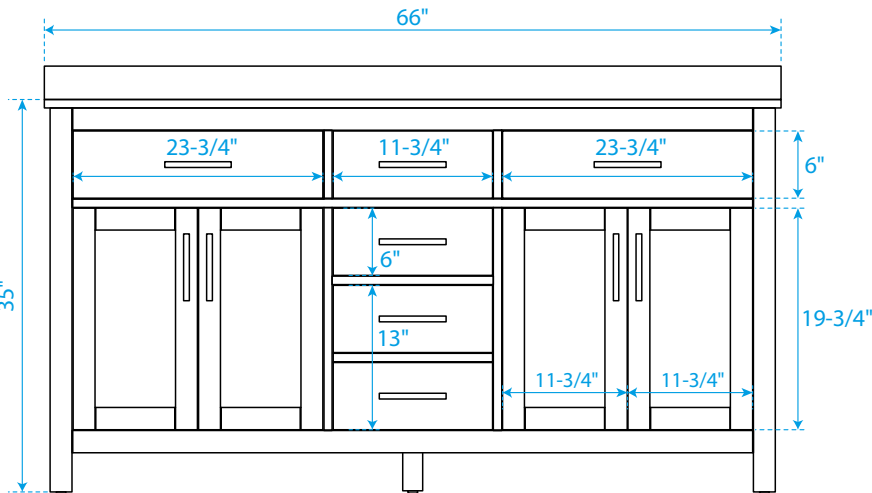

# WYNDHAM COLLECTION

TOP VIEW OF VANITY CABINET

\*Note: Due to high probability of breakage, the backsplash comes in two pieces, cut from the same piece. All measurements are  $\pm 1/4$ ".

WC-2424-66-DBL

# WYNDHAM COLLECTION

Side splash is reversible.  
 Note: Due to high probability of breakage, the backsplash comes in two pieces, cut from the same piece. All measurements are  $\pm 1/4"$ .