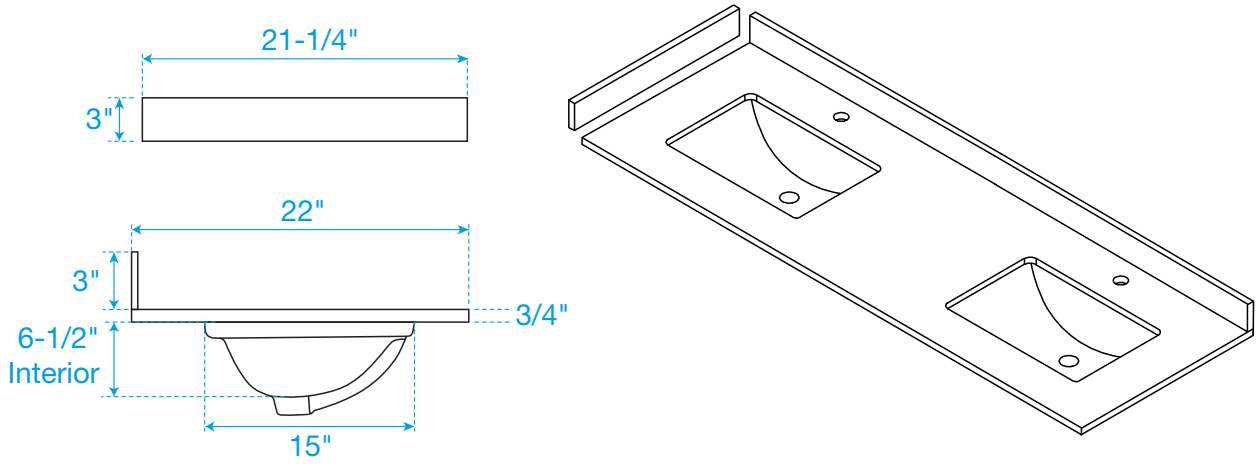

# WYNDHAM COLLECTION

TOP VIEW OF VANITY CABINET

\*Note: Due to high probability of breakage, the backsplash comes in two pieces, cut from the same piece. All measurements are  $\pm 1/4$ ".

WC-2424-66-DBL

# WYNDHAM COLLECTION

Side splash is reversible.  
 Note: Due to high probability of breakage, the backsplash comes in two pieces, cut from the same piece. All measurements are  $\pm 1/4"$ .