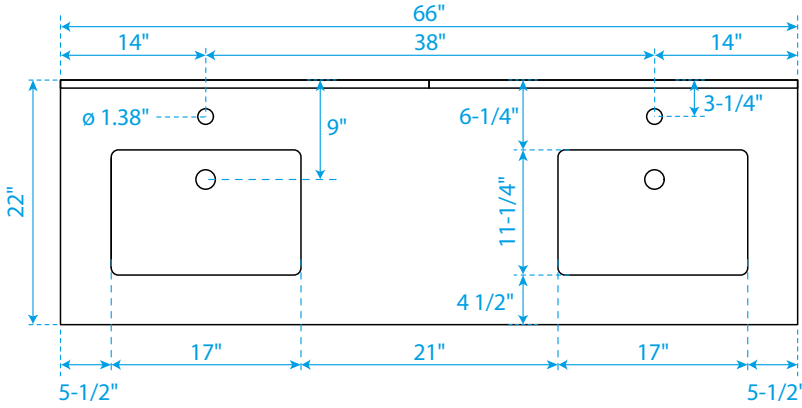

# WYNDHAM COLLECTION

TOP VIEW OF VANITY CABINET

\*Note: Due to high probability of breakage, the backsplash comes in two pieces, cut from the same piece. All measurements are  $\pm 1/4$ ".

WC-2424-66-DBL

# WYNDHAM COLLECTION

Side splash is reversible.  
 Note: Due to high probability of breakage, the backsplash comes in two pieces, cut from the same piece. All measurements are  $\pm 1/4"$ .