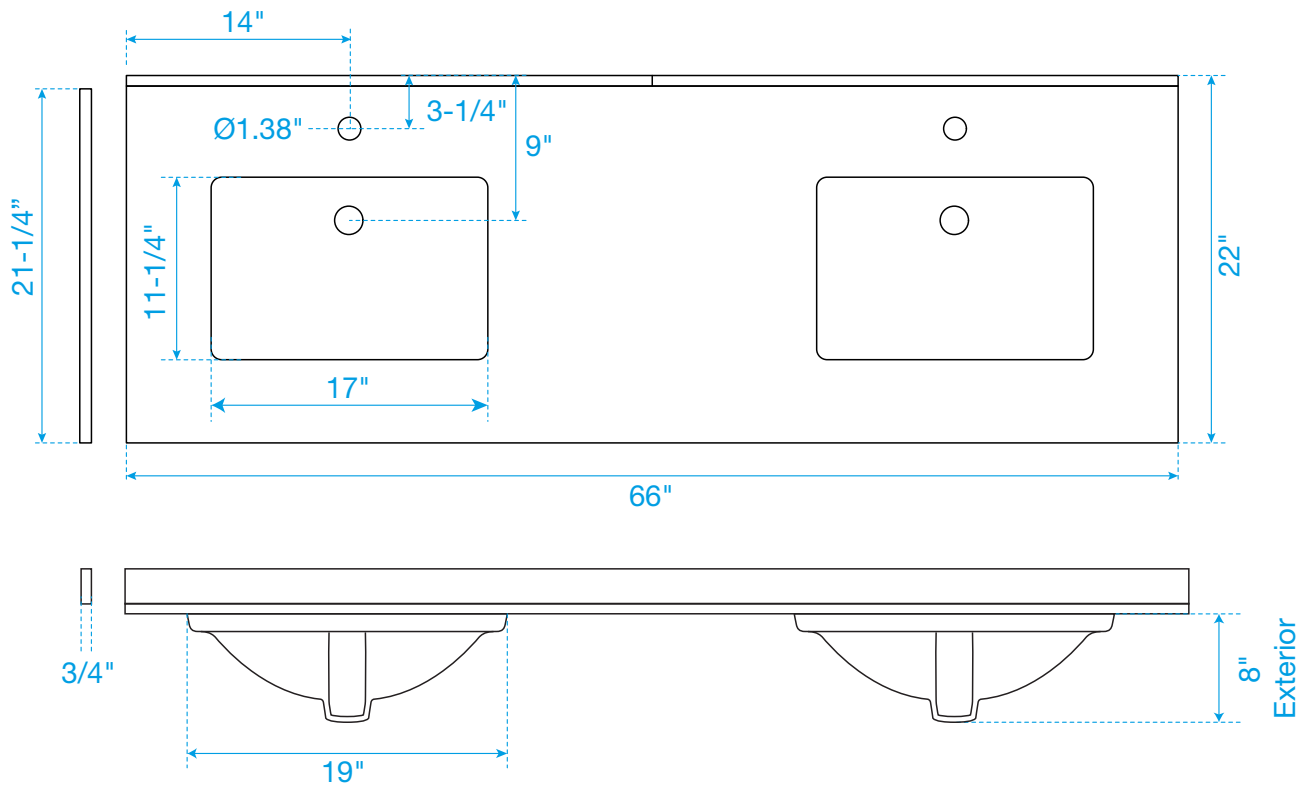

# WYNDHAM COLLECTION

TOP VIEW OF VANITY CABINET

\*Note: Due to high probability of breakage, the backsplash comes in two pieces, cut from the same piece. All measurements are  $\pm 1/4$ ".

WC-2424-66-DBL

# WYNDHAM COLLECTION

Side splash is reversible.  
 Note: Due to high probability of breakage, the backsplash comes in two pieces, cut from the same piece. All measurements are  $\pm 1/4"$ .