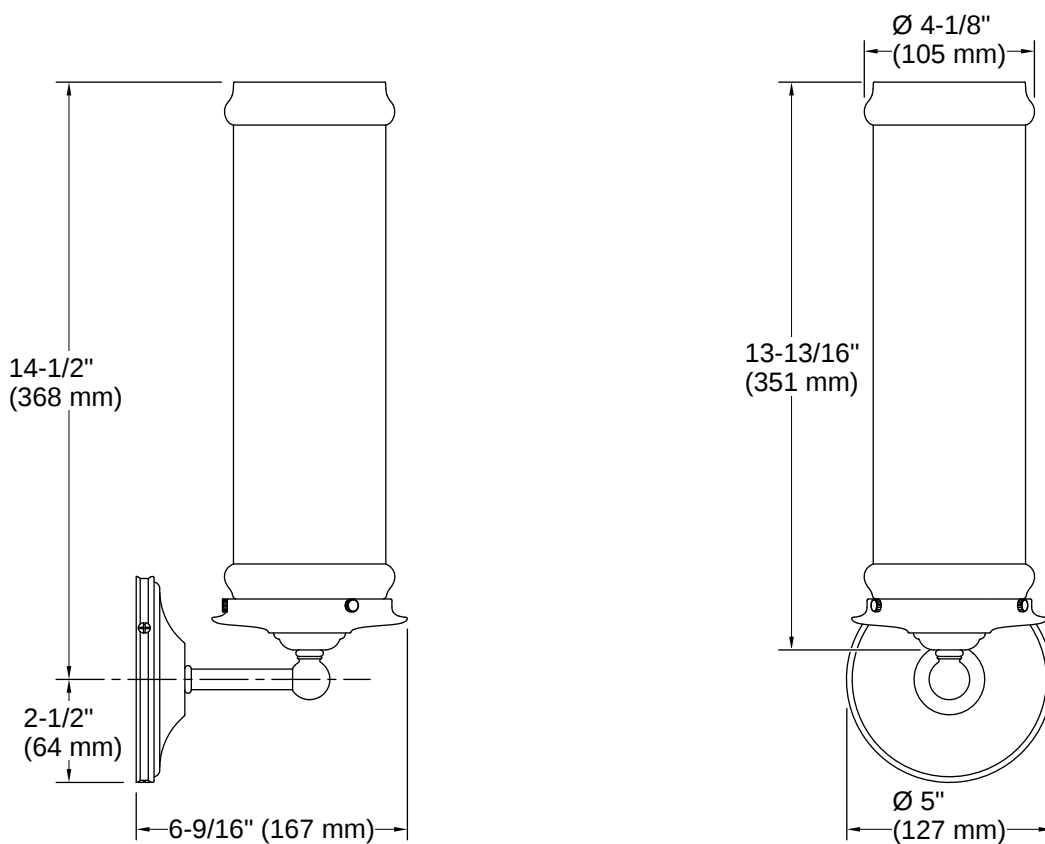

Installation Notes

Install this product according to the installation instructions.