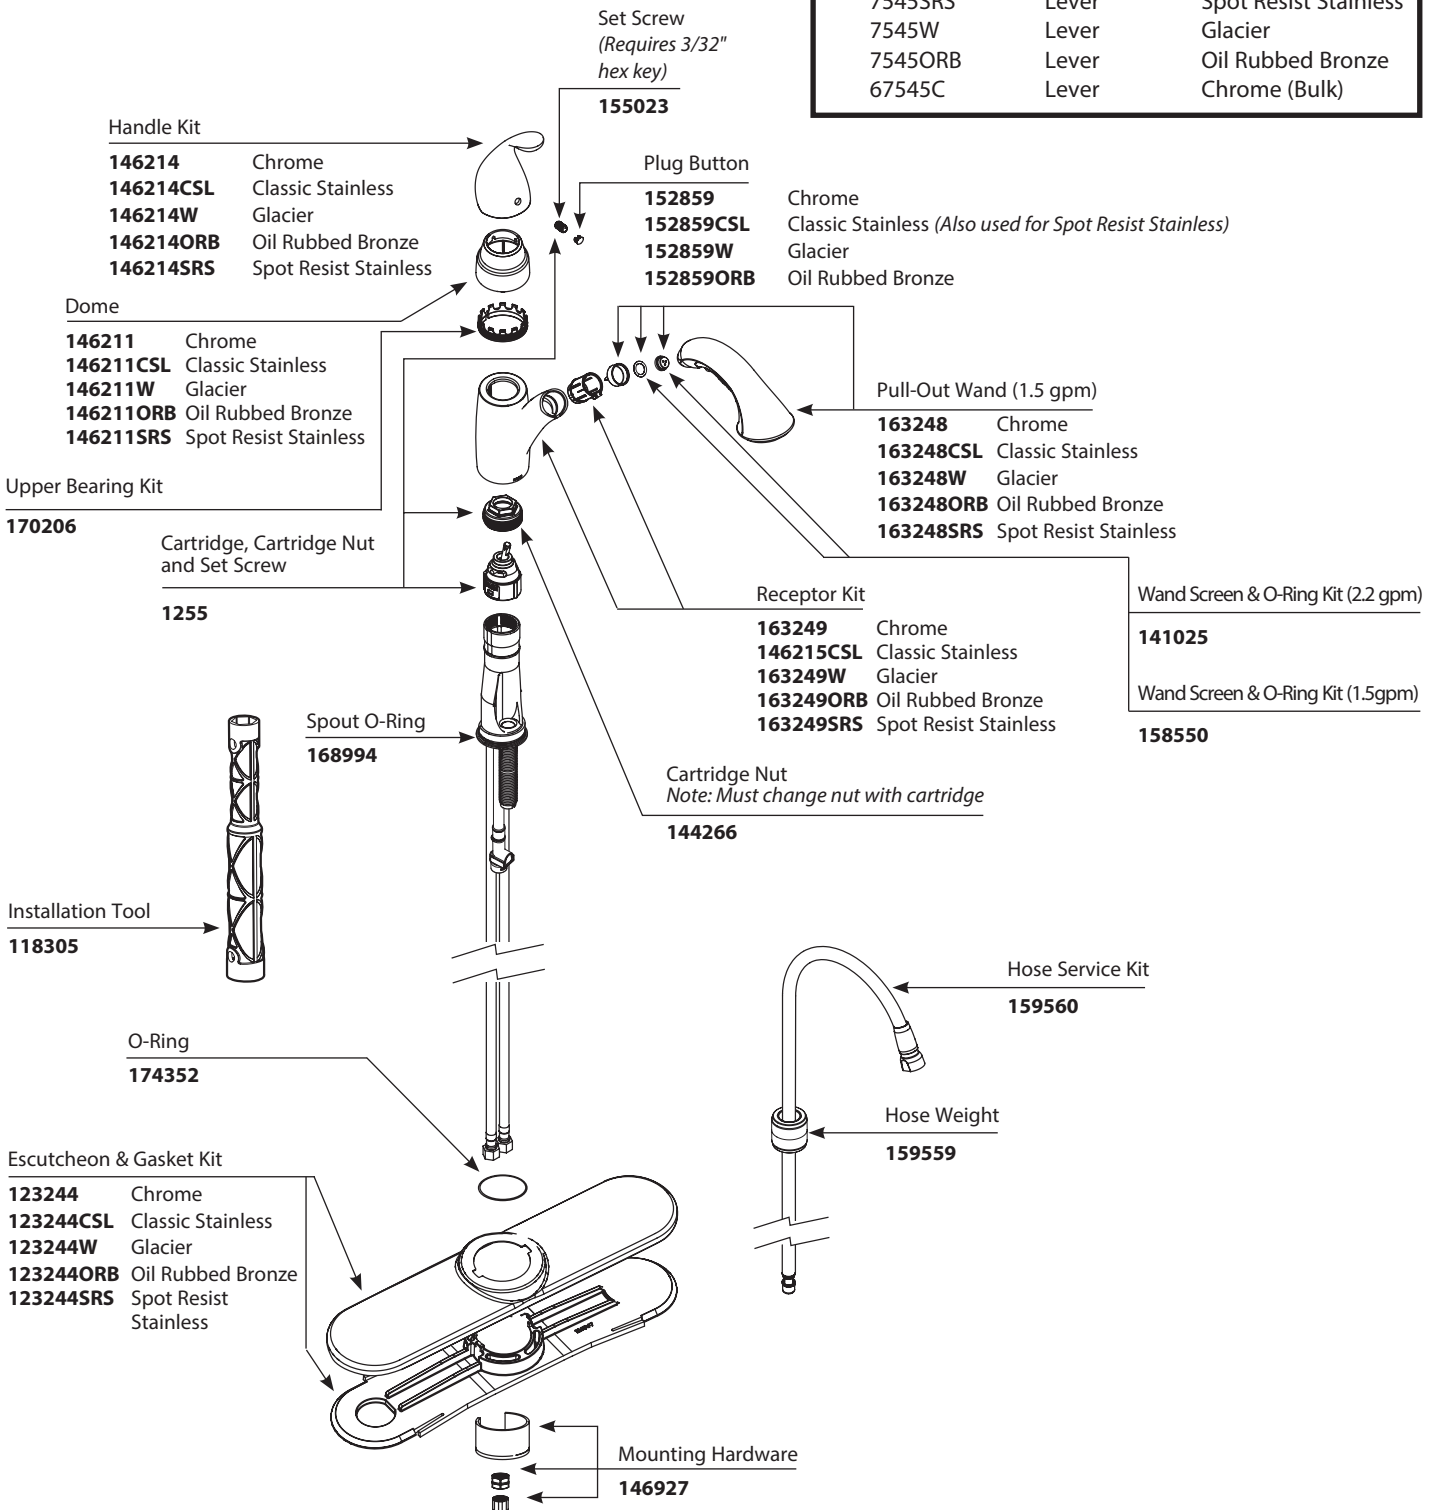

Mounting Hardware

113173

Installation Tool

118305

Set Screw (Requires 3/32" hex key)

155023

Plug Button

- 152859** Chrome
- 152859CSL** Classic Stainless (Also used for Spot Resist Stainless)
- 152859W** Glacier
- 152859ORB** Oil Rubbed Bronze

158550

Wand Screen & O-ring Kit (2.2gpm)

141025

Hose Service Kit

159560

Hose Weight

159559

Buy it for looks. Buy it for life.®

Illustrated Parts

■ Order by Part Number

Camerist™ Single Handle Kitchen Pull Out Faucet		
MODEL	HANDLE	FINISH
7545C	Lever	Chrome
7545CSL	Lever	Classic Stainless
7545SRS	Lever	Spot Resist Stainless
7545W	Lever	Glacier
7545ORB	Lever	Oil Rubbed Bronze
67545C	Lever	Chrome (Bulk)

Buy it for looks. Buy it for life.®

■ Order by Part Number

Illustrated Parts

Camerist™		
Single Handle Kitchen Pull Out Faucet		
MODEL	HANDLE	FINISH
7545C	Lever	Chrome
7545CSL	Lever	Classic Stainless
7545W	Lever	Glacier
7545ORB	Lever	Oil Rubbed Bronze
67545C	Lever	Chrome (Bulk)