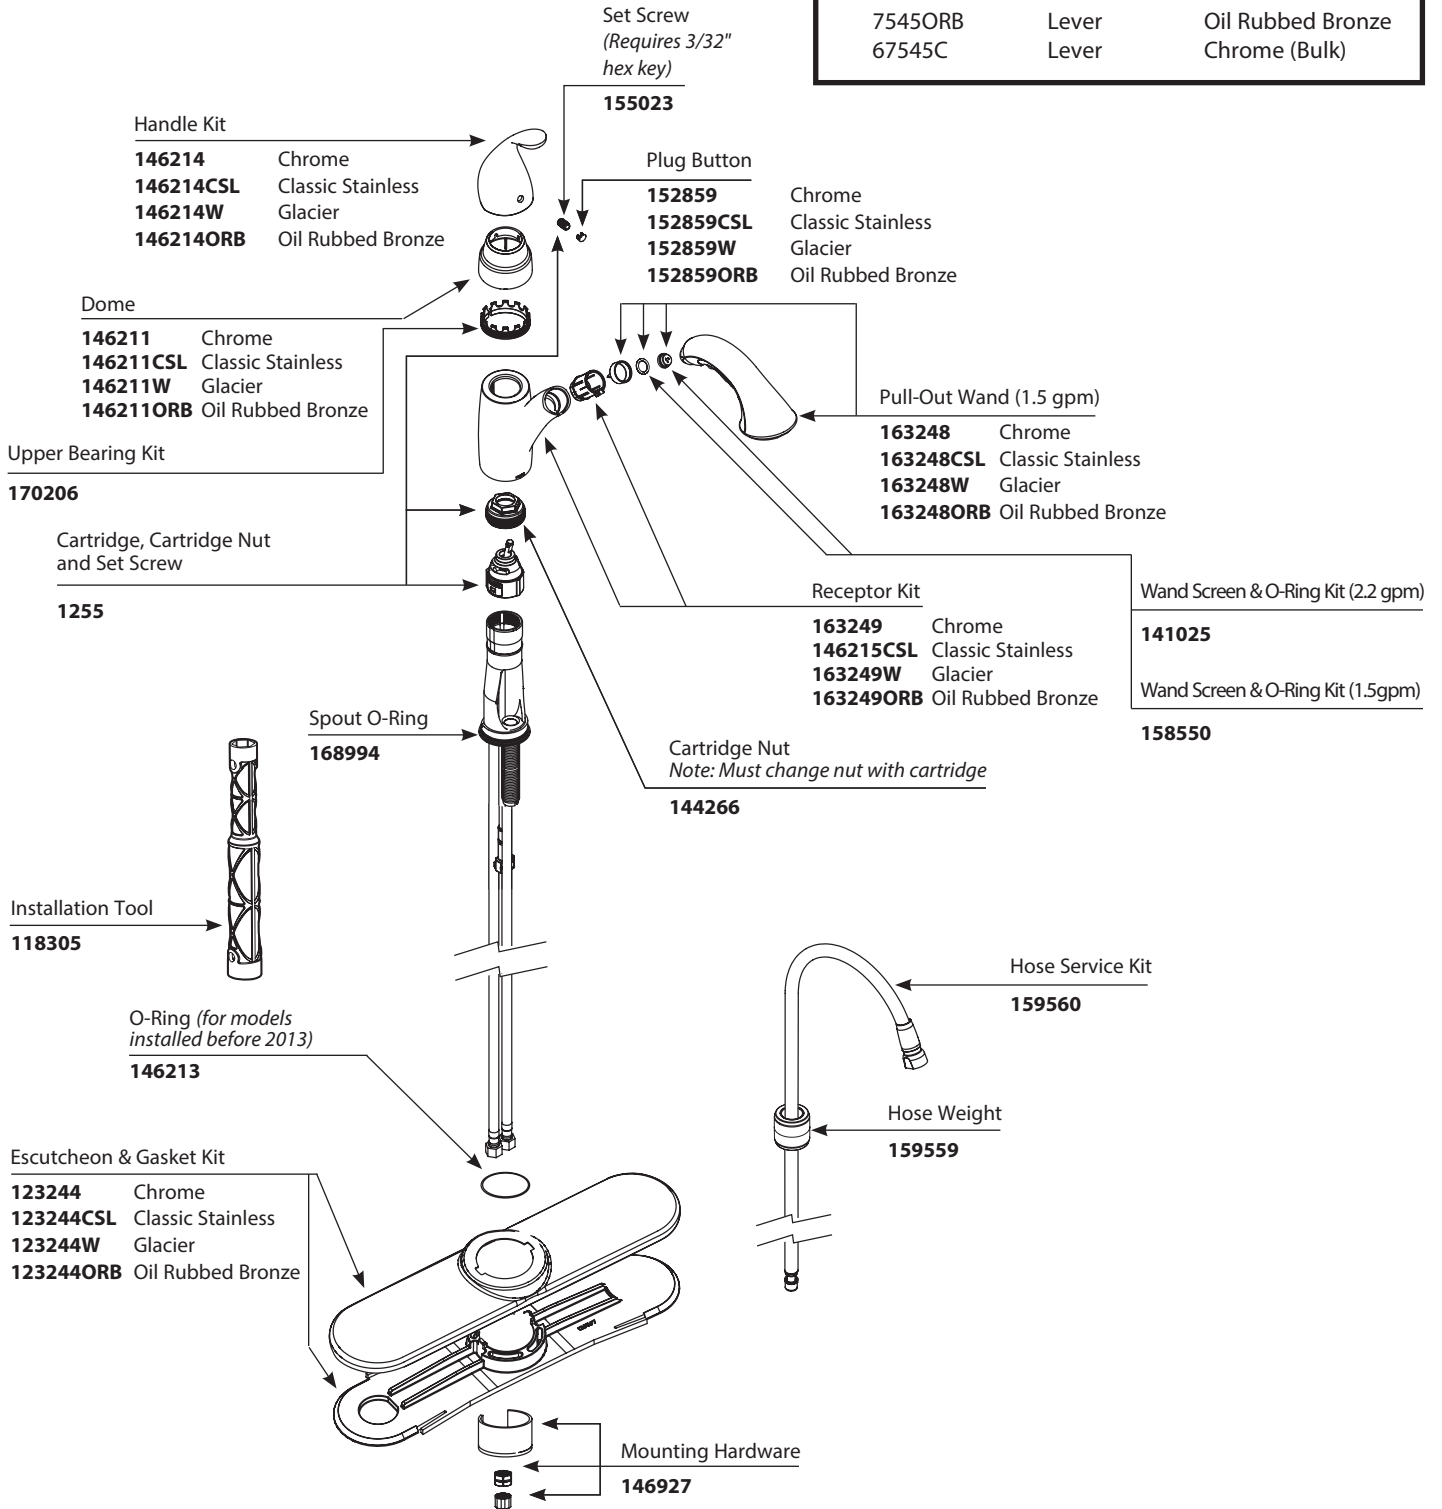

158550

Wand Screen & O-ring Kit (2.2gpm)

141025

Hose Service Kit

159560

Hose Weight

159559

Buy it for looks. Buy it for life.®

Illustrated Parts

■ Order by Part Number

Camerist™ Single Handle Kitchen Pull Out Faucet		
MODEL	HANDLE	FINISH
7545C	Lever	Chrome
7545CSL	Lever	Classic Stainless
7545SRS	Lever	Spot Resist Stainless
7545W	Lever	Glacier
7545ORB	Lever	Oil Rubbed Bronze
67545C	Lever	Chrome (Bulk)

Buy it for looks. Buy it for life.®

■ Order by Part Number

Illustrated Parts

Camerist™		
Single Handle Kitchen Pull Out Faucet		
MODEL	HANDLE	FINISH
7545C	Lever	Chrome
7545CSL	Lever	Classic Stainless
7545W	Lever	Glacier
7545ORB	Lever	Oil Rubbed Bronze
67545C	Lever	Chrome (Bulk)