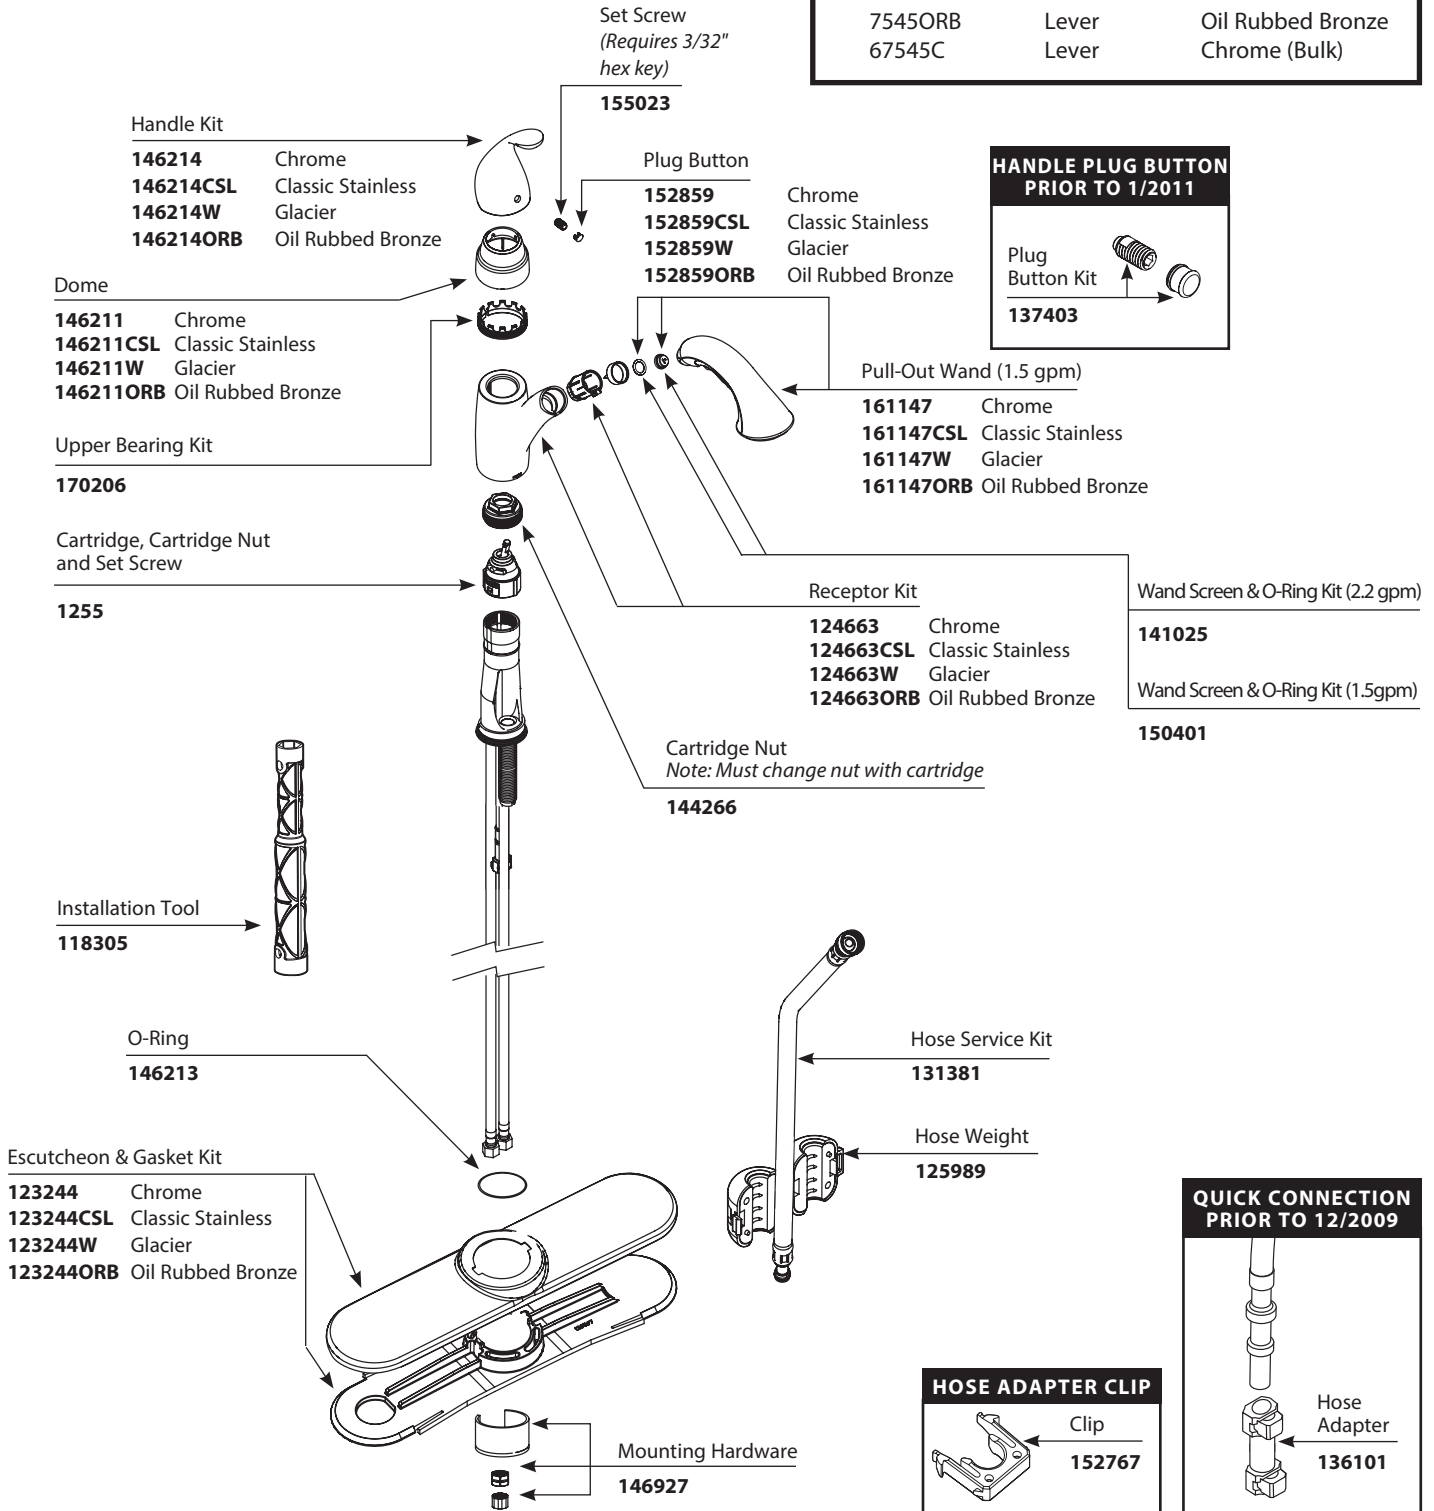

Illustrated Parts

■ Order by Part Number

Camerist™ Single Handle Kitchen Pull Out Faucet		
MODEL	HANDLE	FINISH
7545C	Lever	Chrome
7545CSL	Lever	Classic Stainless
7545SRS	Lever	Spot Resist Stainless
7545W	Lever	Glacier
7545ORB	Lever	Oil Rubbed Bronze
67545C	Lever	Chrome (Bulk)

Buy it for looks. Buy it for life.®

■ Order by Part Number

Illustrated Parts

Camerist™		
Single Handle Kitchen Pull Out Faucet		
MODEL	HANDLE	FINISH
7545C	Lever	Chrome
7545CSL	Lever	Classic Stainless
7545W	Lever	Glacier
7545ORB	Lever	Oil Rubbed Bronze
67545C	Lever	Chrome (Bulk)

Buy it for looks. Buy it for life.®

■ Order by Part Number

Illustrated Parts

Camerist™		
Single Handle Kitchen Pull Out Faucet		
MODEL	HANDLE	FINISH
7545C	Lever	Chrome
7545SL	Lever	Stainless
7545W	Lever	Glacier
7545ORB	Lever	Oil Rubbed Bronze
67545C	Lever	Chrome (Bulk)