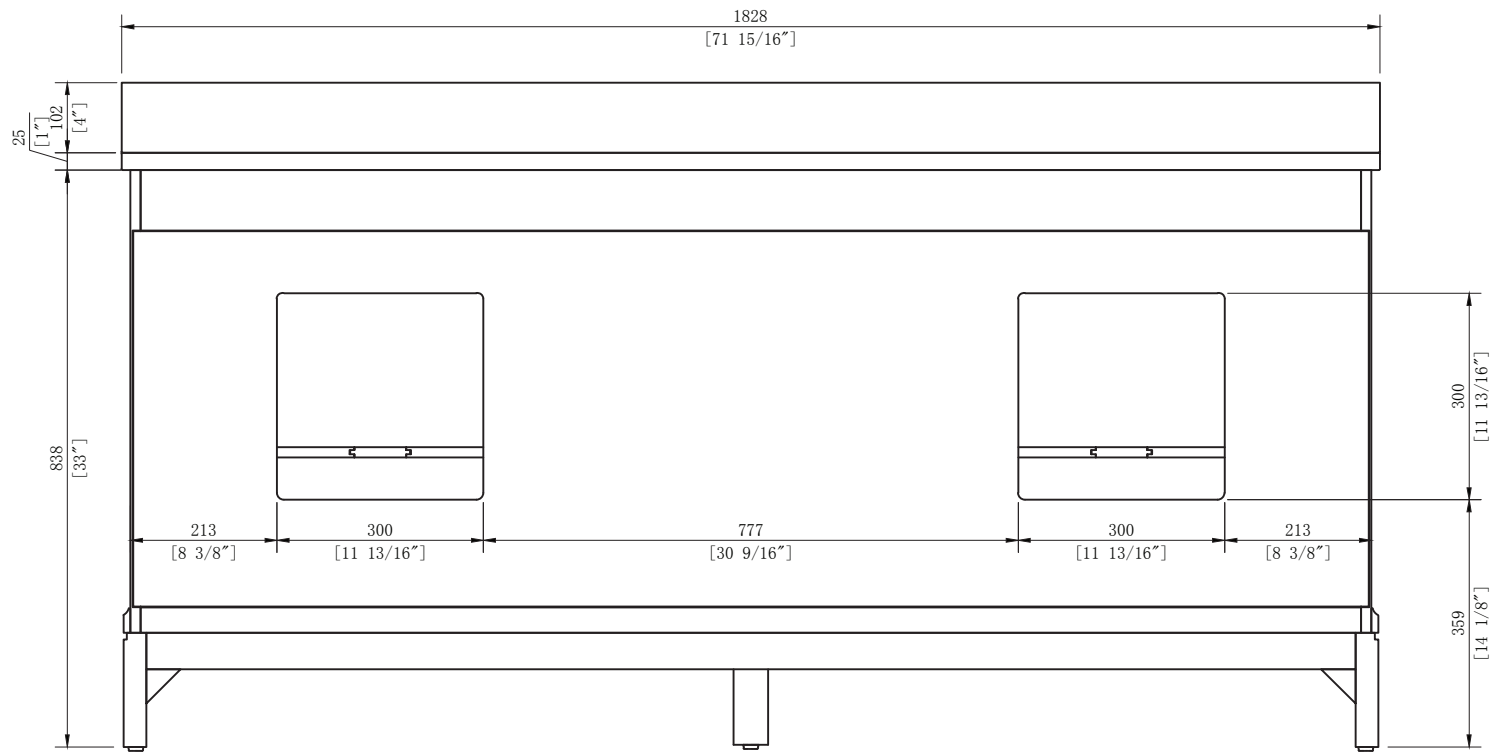

WATER CREATION

MODEL: CW-QUEEN72

MODEL: CW-QUEEN72

MODEL: CW-QUEEN72

MODEL: CW-QUEEN72

MODEL: F2-0009