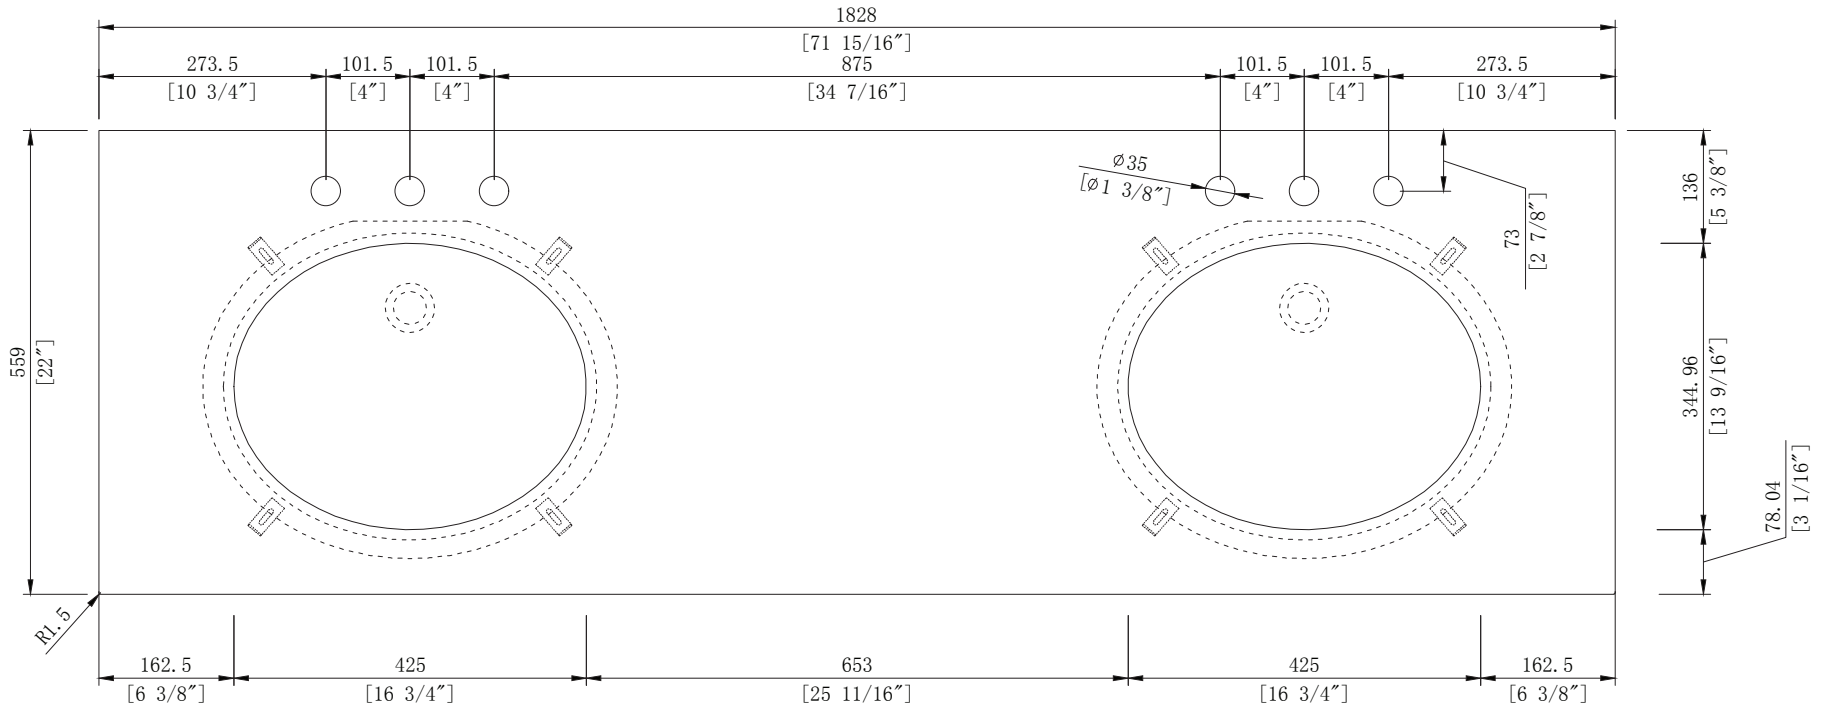

WATER CREATION

MODEL: CW-QUEEN72

MODEL: CW-QUEEN72

MODEL: CW-QUEEN72

MODEL: CW-QUEEN72

MODEL: F2-0009