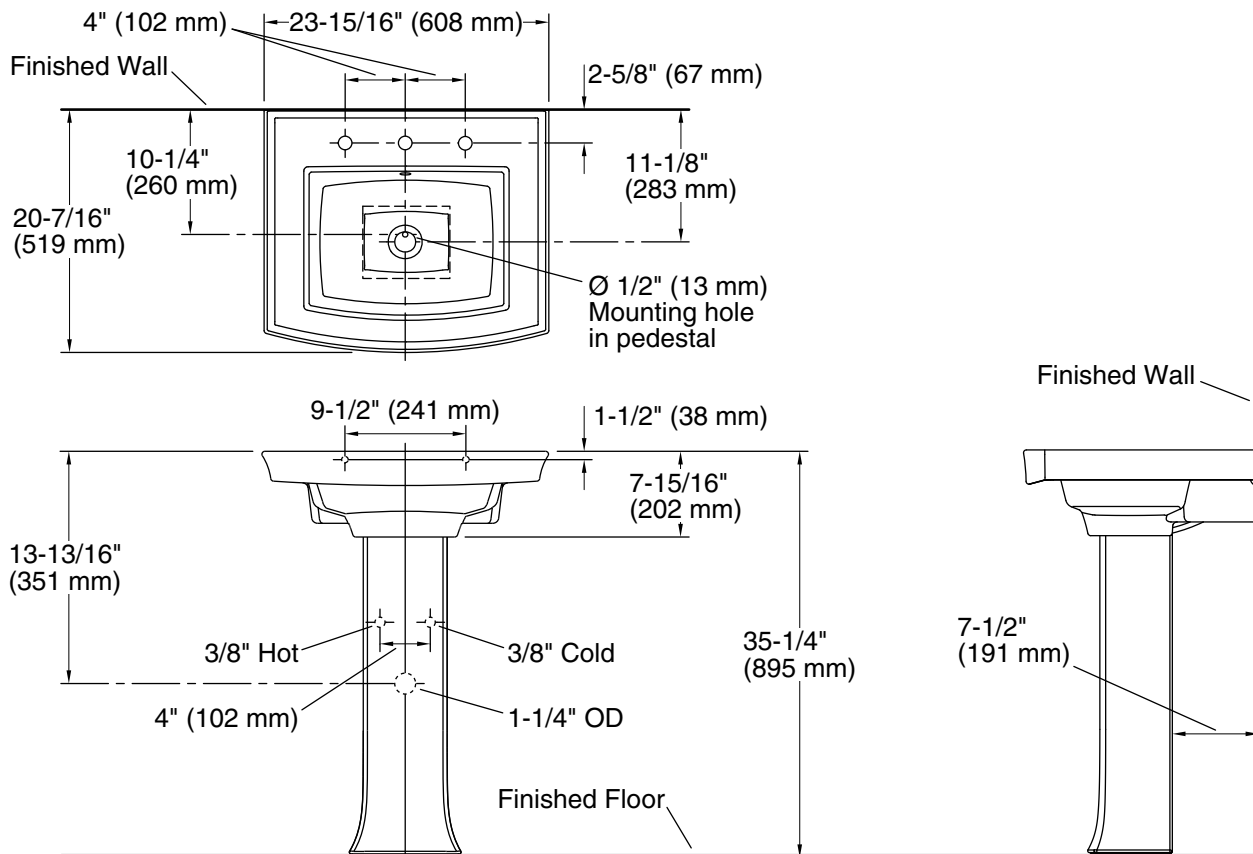

Features

- 8" (203 mm) widespread faucet holes
- Classic rectangular basin
- Overflow drain
- Combination consists of the K-2358-8 basin and the K-2357 pedestal
- Coordinates with other products in the Archer collection

Material

- Vitreous china

Installation

- Pedestal

Recommended Products/Accessories

- K-7605-P Angle Supply with Stop (pair)
- K-8998 P-Trap
- K-23726 Drain treatment
- K-23725 Cast iron cleaner

Included Components

- K-2357 Bathroom Sink Pedestal
- K-2358-8 24" rectangular pedestal bathroom sink

Codes/Standards

ASME A112.19.2/CSA B45.1

KOHLER® Vitreous China Bathroom Sink Lifetime Limited Warranty

See website for detailed warranty information.

Available Colors/Finishes

Color tiles intended for reference only.

Color	Code	Description
	0	White
	96	Biscuit
	7	Black Black™

Technical Information

All product dimensions are nominal.

Basin configuration:	Single Bowl
Center(s):	8" (203 mm)
Bowl area (Only):	Length: 16-1/4" (413 mm) Width: 11-15/16" (303 mm) Water depth: 4" (102 mm)
With overflow:	Yes
Number of deck holes:	3
Faucet hole(s):	1-3/8" (35 mm)
Drain hole:	1-3/4" (44 mm)