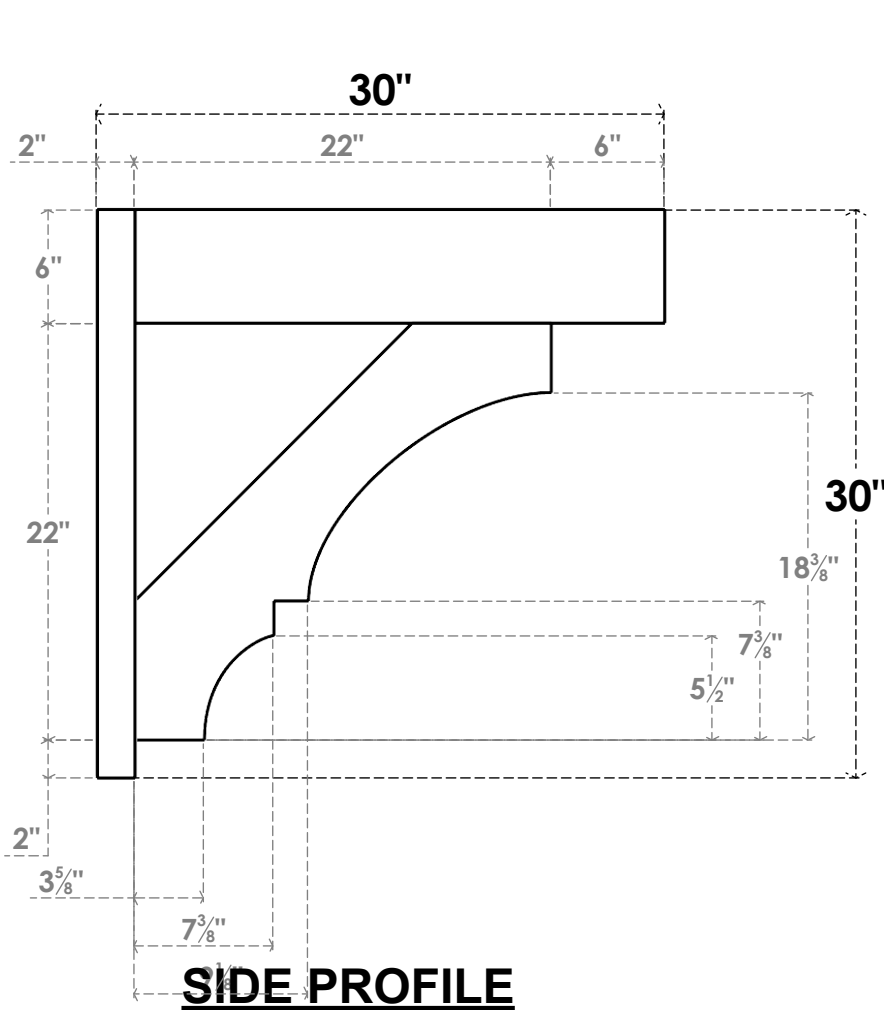

ITEM NUMBER: OUTUROC060X080X30000X30000X060X020X060BOA44RCPR

6"W TOP X 8"W BACK X 30"D X 30"H X 6"T TOP X 2"T BACK TIMBERTHANE ROUGH CEDAR BALBOA FAUX WOOD OPEN OUTLOOKER, BLOCK TOP AND BACK, 6"W CLOSED BRACE, PRIMED TAN