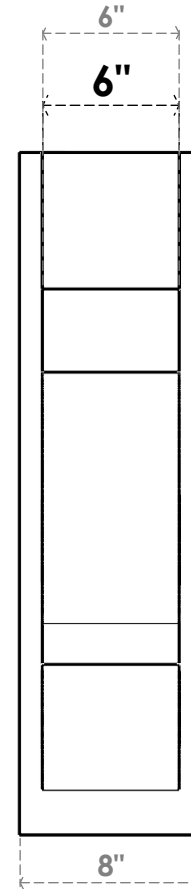

ITEM NUMBER: OUTUROC060X080X30000X30000X060X020X060BOA44RCPR

6"W TOP X 8"W BACK X 30"D X 30"H X 6"T TOP X 2"T BACK TIMBERTHANE ROUGH CEDAR BALBOA FAUX WOOD OPEN OUTLOOKER, BLOCK TOP AND BACK, 6"W CLOSED BRACE, PRIMED TAN

EKENA MILLWORK
2300 WEST MAIN ST.
CLARKSVILLE, TX 75426
TOLL FREE: 866-607-0453
WWW.EKENAMILLWORK.COM

NOTES

1. INSTALLATION TO BE COMPLETED IN ACCORDANCE WITH MANUFACTURER'S SPECIFICATIONS.
2. DRAWING MAY NOT BE TO SCALE
3. THIS DRAWING IS INTENDED FOR DESIGN AND PLANNING PURPOSES ONLY.
4. ALL INFORMATION CONTAINED HEREIN WAS CURRENT AT THE TIME OF DEVELOPMENT BUT MUST BE REVIEWED AND APPROVED BY THE PRODUCT MANUFACTURER TO BE CONSIDERED ACCURATE.
5. TIMBERTHANE ARCHITECTURAL PRODUCTS ARE MADE FROM HIGH DENSITY URETHANE AND COME FACTORY PRIMED