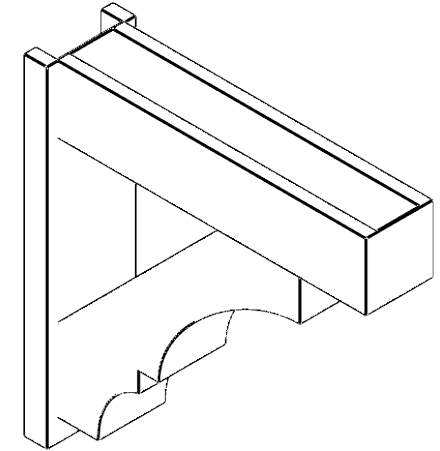

ITEM NUMBER: OUTUROC060X080X30000X30000X060X020X060BOA44RCPR

6"W TOP X 8"W BACK X 30"D X 30"H X 6"T TOP X 2"T BACK TIMBERTHANE ROUGH CEDAR BALBOA FAUX WOOD OPEN OUTLOOKER, BLOCK TOP AND BACK, 6"W CLOSED BRACE, PRIMED TAN

EKENA MILLWORK
2300 WEST MAIN ST.
CLARKSVILLE, TX 75426
TOLL FREE: 866-607-0453
WWW.EKENAMILLWORK.COM

NOTES

1. INSTALLATION TO BE COMPLETED IN ACCORDANCE WITH MANUFACTURER'S SPECIFICATIONS.
2. DRAWING MAY NOT BE TO SCALE
3. THIS DRAWING IS INTENDED FOR DESIGN AND PLANNING PURPOSES ONLY.
4. ALL INFORMATION CONTAINED HEREIN WAS CURRENT AT THE TIME OF DEVELOPMENT BUT MUST BE REVIEWED AND APPROVED BY THE PRODUCT MANUFACTURER TO BE CONSIDERED ACCURATE.
5. TIMBERTHANE ARCHITECTURAL PRODUCTS ARE MADE FROM HIGH DENSITY URETHANE AND COME FACTORY PRIMED