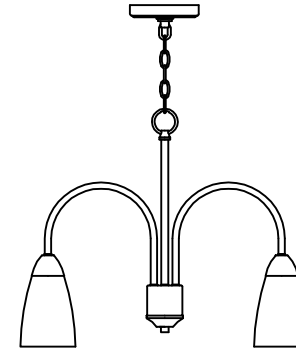

# Seville Collection (202) Replacement Parts

3120203-710  
3120203-962

3120209-710  
3120209-962

3120205-710  
3120205-962

3220205-710  
3220205-962

4120201-710  
4120201-962

4420202-710  
4420202-962

4420203-710  
4420203-962

# Seville Collection (202) Replacement Parts

All New Replacement Parts:

Part Number	Description	Used On
202CK1-XXX	Canopy Kit, including Canopy,Mtg bar(3 7/8"L X 3/4"W),RTN,Hex nut(2),Washer(2) and Screw collar set	3120203,3120205,3220205
202CK2-XXX	Canopy Kit, including Canopy,Mtg bar(4 1/8"L X 1"W),RTN,Hex nut(2),Washer(2) and Screw collar set	3120209
202PB-XXX	Parts Bag, Seville collection	For Seville collection
G560283-303	Glass,#4", with 5 3/4" height, Etched / White Inside	3120203,3120205,3120209,3220205,4120201,4420202,4420203,4420204,4420205
260135-15	Metal Socket Ring, threads to match medium base socket, white	3120203,3120205,3120209,3220205,4120201,4420202,4420203,4420204,4420205
9100-XXX	Standard chain,6FT	3120203,3120205,3220205
9116-XXX	Heavy chain,6FT	3120209