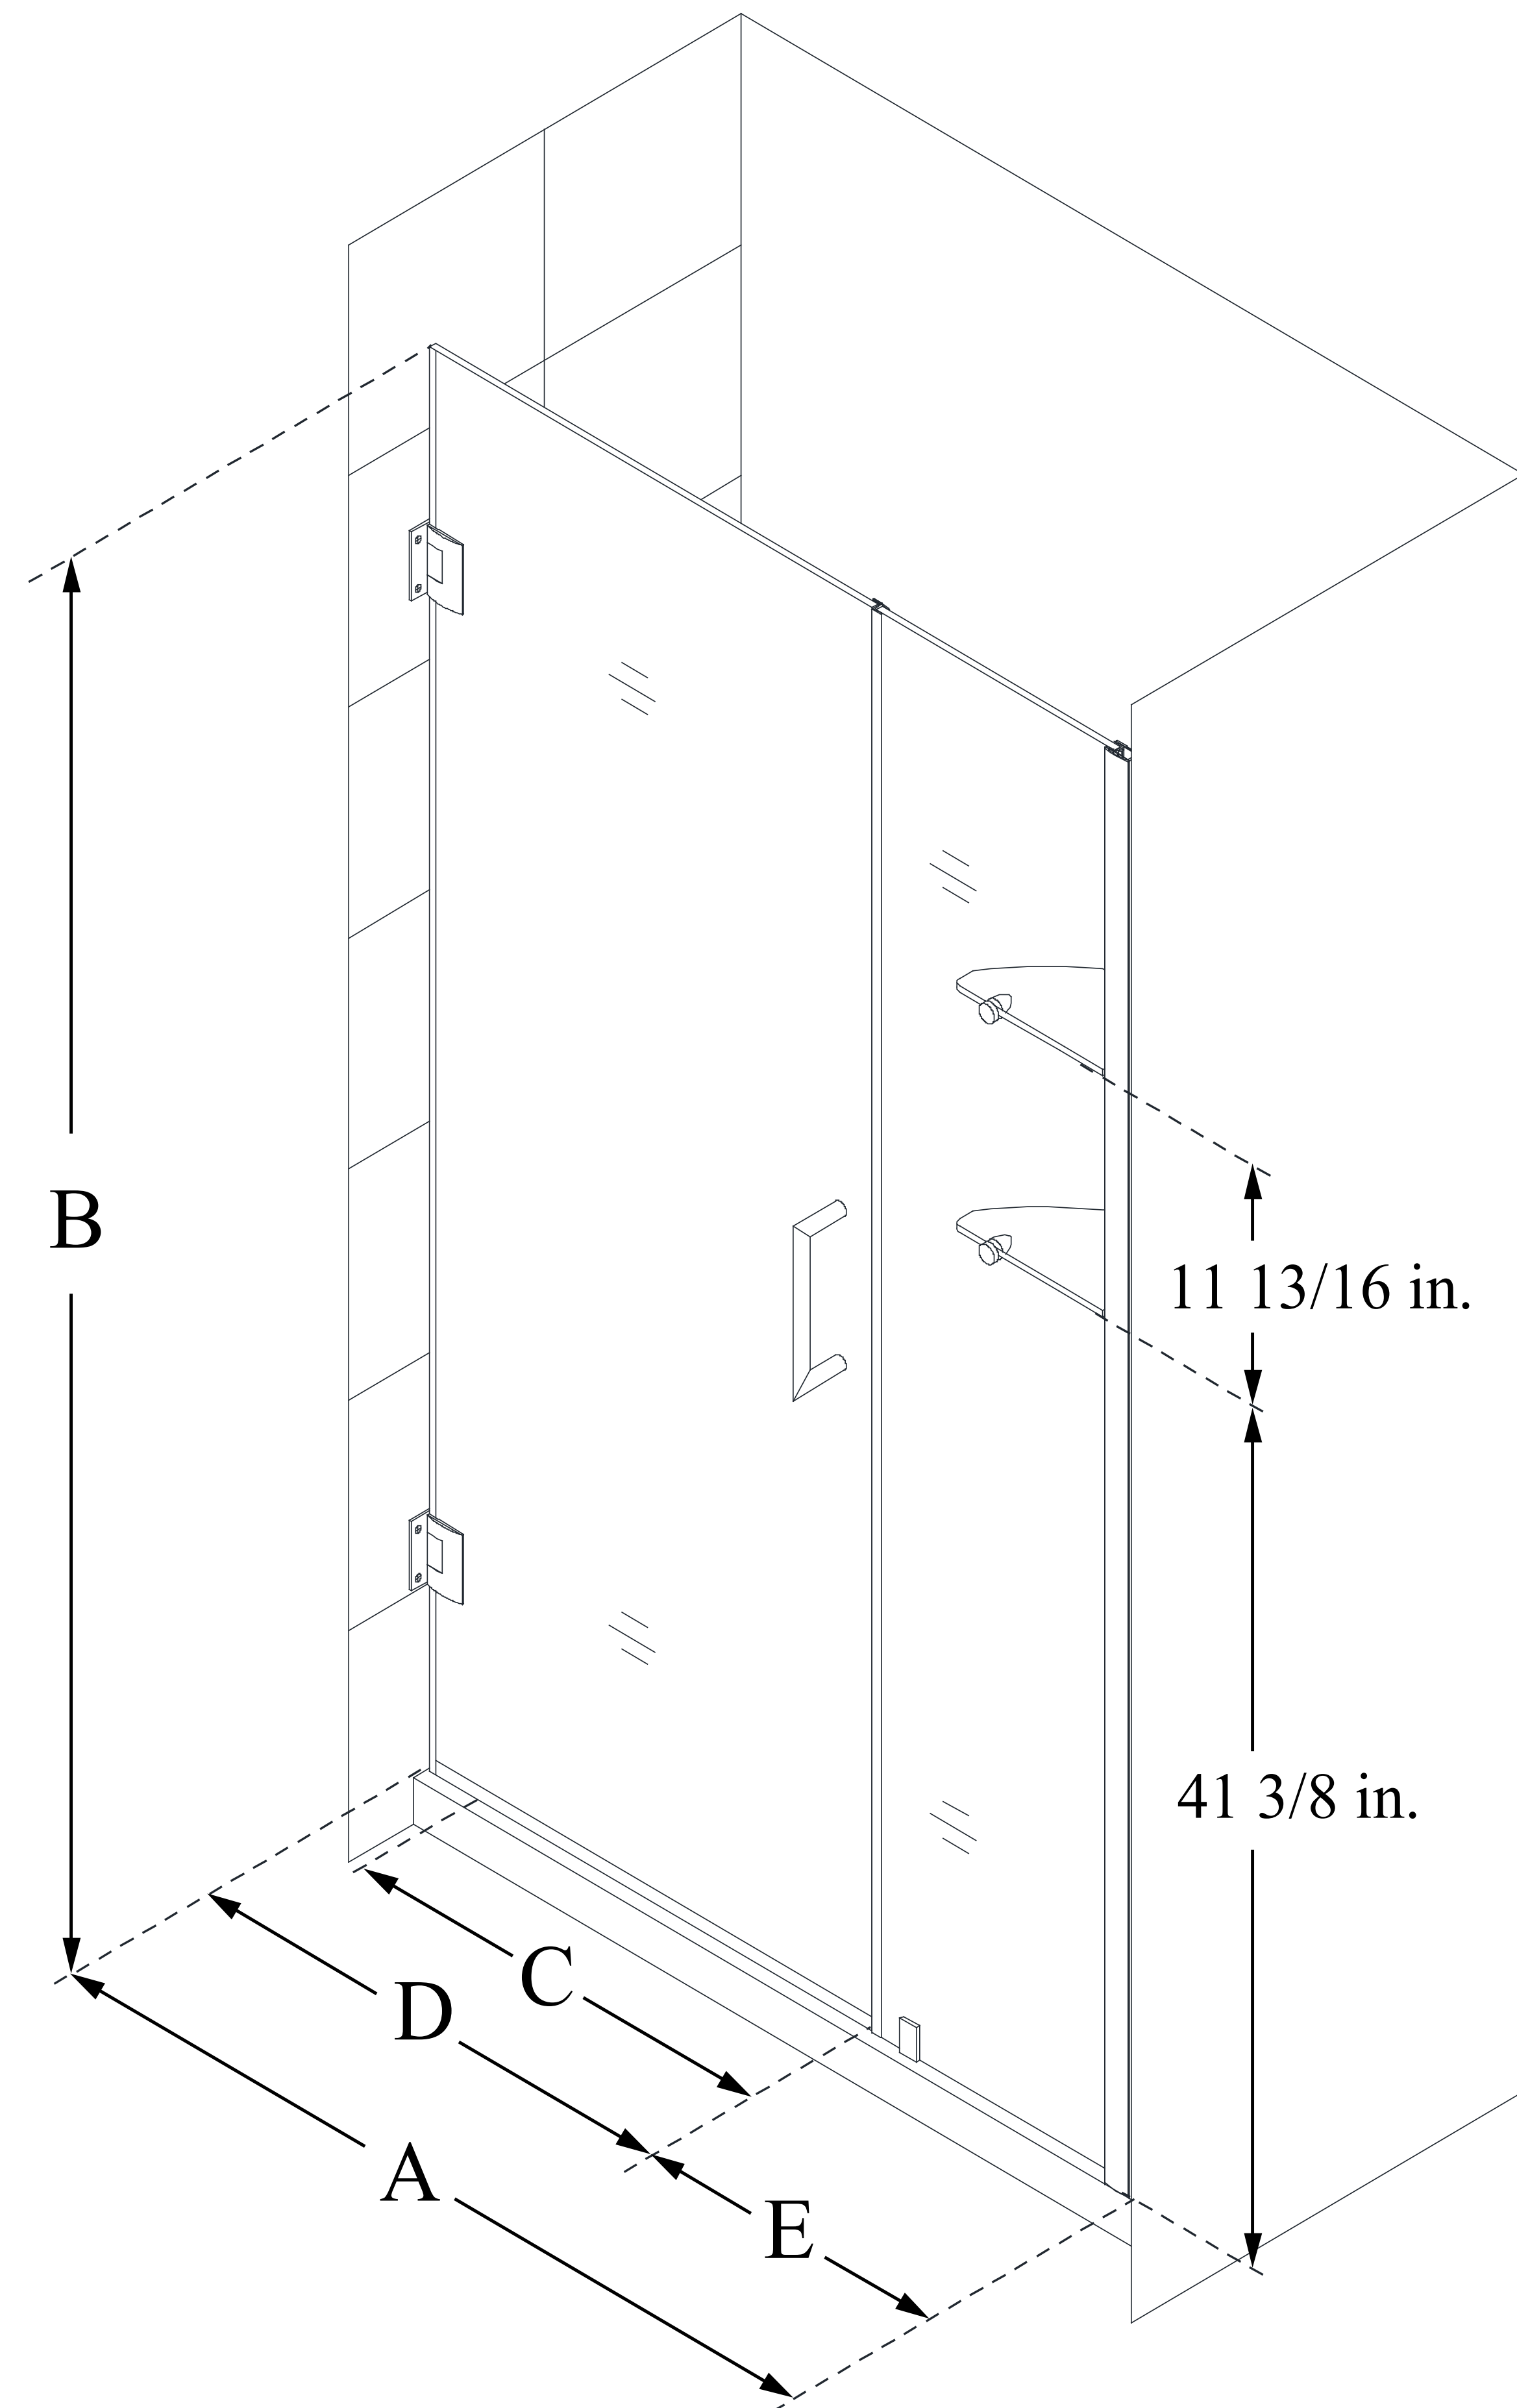

SHDR-20427210CS

UNIDOOR

DreamLine Unidoor 42-43 in. W x
72 in. H Frameless Hinged Shower
Door with Shelves, Clear Glass

PIVOT DOOR

CONFIGURATION DIMENSIONS:

A: 42 - 43 in.

MODEL WIDTH

B: 72 in.

MODEL HEIGHT

C: 23 in.

ACCESS WIDTH

D: 24 in.

DOOR WIDTH

E: 18 in.

INLINE PANEL WIDTH

DreamLine reserves the right to update or modify the hardware or materials pictured without prior notice for the purpose of product improvement and customer satisfaction.