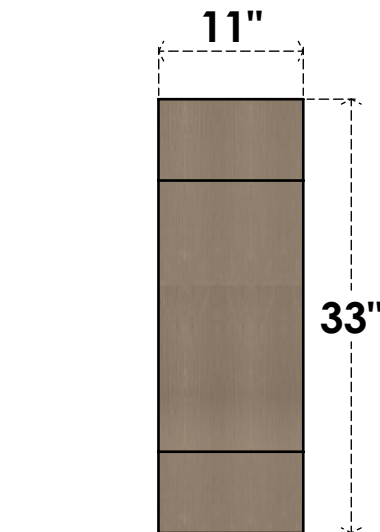

ITEM NUMBER: CORU11X22X33ALPRCPR

11"W X 22"D X 33"H SERIES 2 CLASSIC ALPINE ROUGH CEDAR TIMBERTHANE
FAUX WOOD CORBEL, PRIMED

SIDE PROFILE

FRONT PROFILE

ISOMETRIC

EKENA MILLWORK
2300 WEST MAIN ST.
CLARKSVILLE, TX 75426
TOLL FREE: 866-607-0453
WWW.EKENAMILLWORK.COM

NOTES

1. INSTALLATION TO BE COMPLETED IN ACCORDANCE WITH MANUFACTURER'S SPECIFICATIONS.
2. DRAWING MAY NOT BE TO SCALE
3. THIS DRAWING IS INTENDED FOR DESIGN AND PLANNING PURPOSES ONLY.
4. ALL INFORMATION CONTAINED HEREIN WAS CURRENT AT THE TIME OF DEVELOPMENT BUT MUST BE REVIEWED AND APPROVED BY THE PRODUCT MANUFACTURER TO BE CONSIDERED ACCURATE.
5. TIMBERTHANE ARCHITECTURAL PRODUCTS ARE MADE FROM HIGH DENSITY URETHANE AND COME FACTORY PRIMED