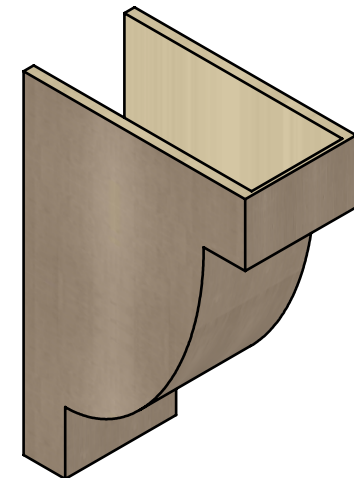

ITEM NUMBER: CORU11X22X33ALPRCPR

11"W X 22"D X 33"H SERIES 2 CLASSIC ALPINE ROUGH CEDAR TIMBERTHANE
FAUX WOOD CORBEL, PRIMED

SIDE PROFILE

FRONT PROFILE

ISOMETRIC

EKENA MILLWORK
2300 WEST MAIN ST.
CLARKSVILLE, TX 75426
TOLL FREE: 866-607-0453
WWW.EKENAMILLWORK.COM

NOTES

1. INSTALLATION TO BE COMPLETED IN ACCORDANCE WITH MANUFACTURER'S SPECIFICATIONS.
2. DRAWING MAY NOT BE TO SCALE
3. THIS DRAWING IS INTENDED FOR DESIGN AND PLANNING PURPOSES ONLY.
4. ALL INFORMATION CONTAINED HEREIN WAS CURRENT AT THE TIME OF DEVELOPMENT BUT MUST BE REVIEWED AND APPROVED BY THE PRODUCT MANUFACTURER TO BE CONSIDERED ACCURATE.
5. TIMBERTHANE ARCHITECTURAL PRODUCTS ARE MADE FROM HIGH DENSITY URETHANE AND COME FACTORY PRIMED