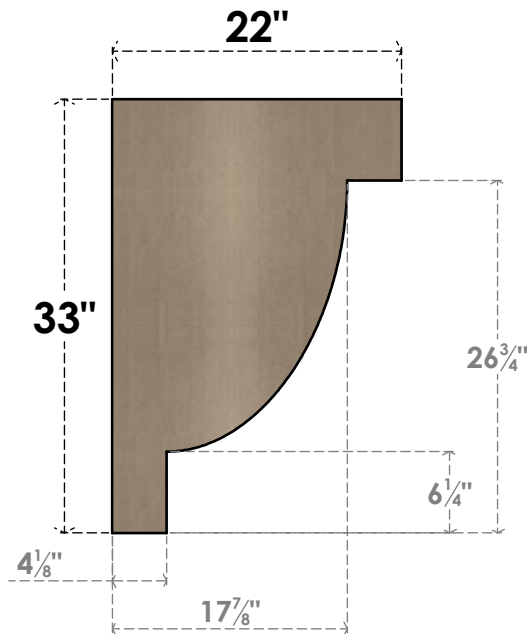

ITEM NUMBER: CORU11X22X33ALPRCPR

11"W X 22"D X 33"H SERIES 2 CLASSIC ALPINE ROUGH CEDAR TIMBERTHANE
FAUX WOOD CORBEL, PRIMED

SIDE PROFILE

FRONT PROFILE

ISOMETRIC

EKENA MILLWORK
2300 WEST MAIN ST.
CLARKSVILLE, TX 75426
TOLL FREE: 866-607-0453
WWW.EKENAMILLWORK.COM

NOTES

1. INSTALLATION TO BE COMPLETED IN ACCORDANCE WITH MANUFACTURER'S SPECIFICATIONS.
2. DRAWING MAY NOT BE TO SCALE
3. THIS DRAWING IS INTENDED FOR DESIGN AND PLANNING PURPOSES ONLY.
4. ALL INFORMATION CONTAINED HEREIN WAS CURRENT AT THE TIME OF DEVELOPMENT BUT MUST BE REVIEWED AND APPROVED BY THE PRODUCT MANUFACTURER TO BE CONSIDERED ACCURATE.
5. TIMBERTHANE ARCHITECTURAL PRODUCTS ARE MADE FROM HIGH DENSITY URETHANE AND COME FACTORY PRIMED