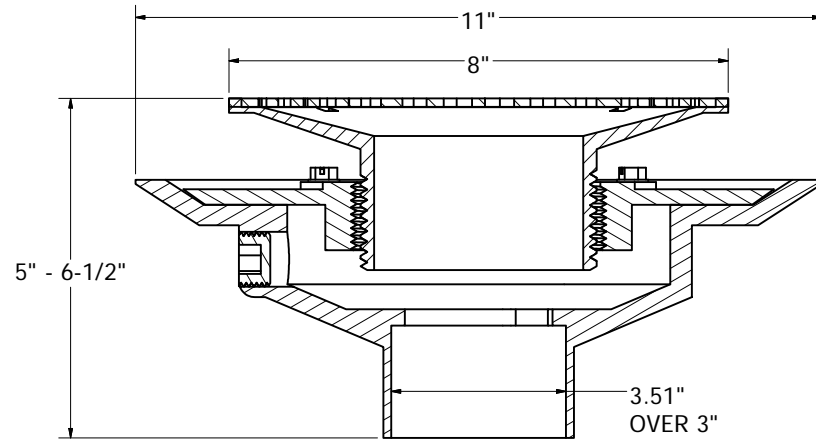

3" HEAVY DUTY DRAIN BASE WITH 3-1/2" METAL SPUDS 5", 6", 8", OR 9" ROUND STRAINER FITS OVER 3" SCHEDULE 40 DWV PIPE

SECTION A-A
SCALE .65

PHONE NUMBER
1-800-355-6637
FAX NUMBER
1-800-462-6991
SCALE .65 : 1 DATE 1-04-11
SHEET 1 OF 1
DRAWN BY ASHLEY KRALOVEC

PART NO.	D50014	D51014	D53144	D53145	D50006	D51006		
STRAINER	8" PB	8" PB	8" NB	8" NB	8" CP	8" CP		
MATERIAL	PVC	ABS	PVC	ABS	PVC	ABS		