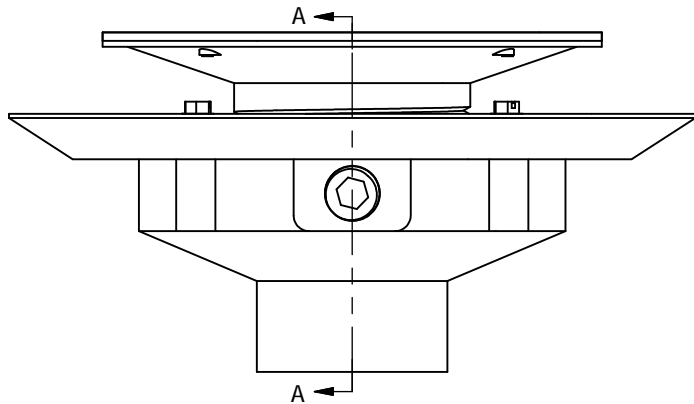

3" HEAVY DUTY DRAIN BASE WITH 3-1/2" METAL SPUDS 5", 6", 8", OR 9" ROUND STRAINER FITS OVER 3" SCHEDULE 40 DWV PIPE

SECTION A-A
SCALE .65

PHONE NUMBER
1-800-355-6637
FAX NUMBER
1-800-462-6991
SCALE .65 : 1 DATE 1-04-11
SHEET 1 OF 1
DRAWN BY ASHLEY KRALOVEC

PART NO.	D50014	D51014	D53144	D53145	D50006	D51006		
STRAINER	8" PB	8" PB	8" NB	8" NB	8" CP	8" CP		
MATERIAL	PVC	ABS	PVC	ABS	PVC	ABS		