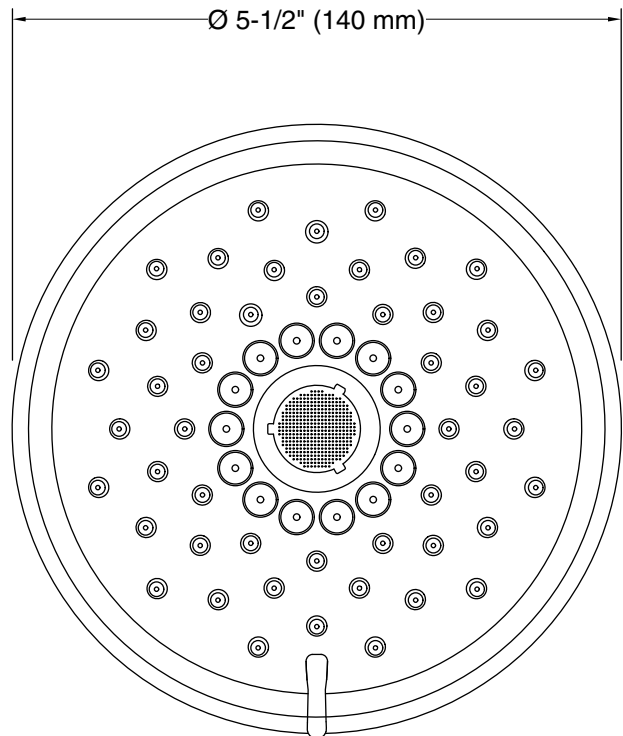

Features

- Multifunction showerhead and handshower each have advanced spray engines to provide three experiences: full coverage, pulsating massage, and silk spray
- Full coverage spray produces an encompassing spray ideal for everyday use
- Pulsating massage spray targets sore muscles to ease away aches and pains
- Silk spray releases a dense, luxurious spray ideal for rinsing
- Thumb tab allows for a smooth transition between sprays
- MasterClean™ sprayface features an easy-to-clean surface that withstands mineral buildup and maximizes spray performance
- 1.75 gpm (6.6 lpm) flow rate.
- Coordinates with Purist®, Stillness®, and Composed® faucets and accessories
- This product can help a building earn Water Efficiency points in LEED® Green Building Rating System

Material

- KOHLER finishes resist corrosion and tarnishing

Installation

- Shower arm and flange sold separately
- 1/2"-14 NPT connection.
- Wall-mount

Recommended Products/Accessories

K-7397 Shower Arm and Flange
 K-7395 Shower Arm and Flange
 K-933 Shower Arm and Flange
 K-23723 Faucet cleaner

Technical Information

All product dimensions are nominal.

Spout:

Handshower rated max flow: 1.75 gal/min (6.6 l/min)

Shower/Rainhead rated max flow: 1.75 gal/min (6.6 l/min)

Notes

Install this product according to the installation instructions.