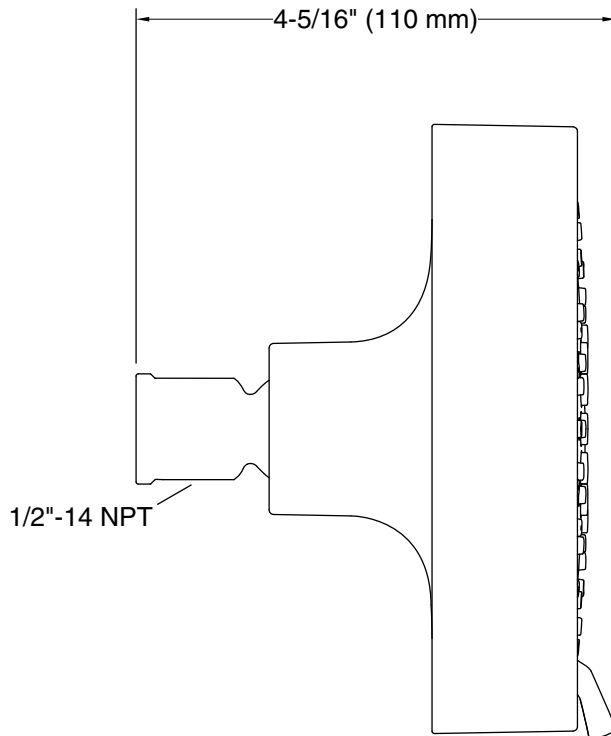

Material

- KOHLER finishes resist corrosion and tarnishing

Installation

- Shower arm and flange sold separately
- 1/2"-14 NPT connection.
- Wall-mount

Recommended Products/Accessories

K-7397 Shower Arm and Flange
 K-7395 Shower Arm and Flange
 K-933 Shower Arm and Flange
 K-23723 Faucet cleaner

Technical Information

All product dimensions are nominal.

Spout:

Handshower rated max flow: 1.75 gal/min (6.6 l/min)

Shower/Rainhead rated max flow: 1.75 gal/min (6.6 l/min)

Notes

Install this product according to the installation instructions.