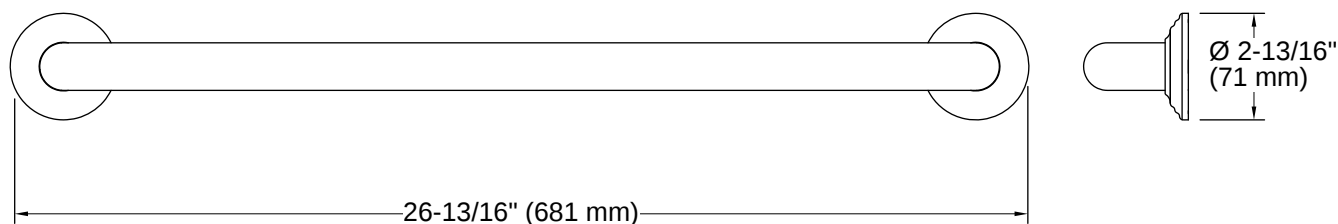

Installation

- Installation template and tools included

Installation Notes

Install this product according to the installation instructions.

Measure your actual product for roughing-in details.

WARNING: Risk of personal injury. The wall plates on the grab bar must be mounted to a brace between the wall studs. This will ensure that the weight of the user is adequately supported.

ADA compliant when installed to the specific requirements of these regulations.