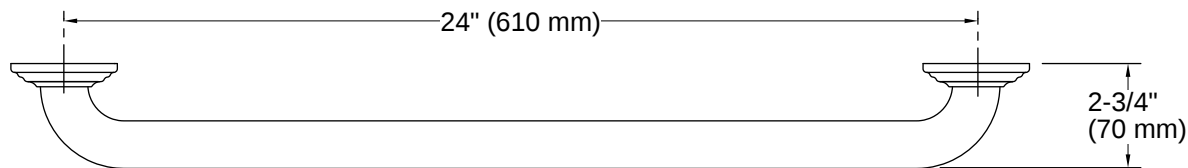

Installation

- Installation template and tools included

Installation Notes

Install this product according to the installation instructions.

Measure your actual product for roughing-in details.

WARNING: Risk of personal injury. The wall plates on the grab bar must be mounted to a brace between the wall studs. This will ensure that the weight of the user is adequately supported.

ADA compliant when installed to the specific requirements of these regulations.