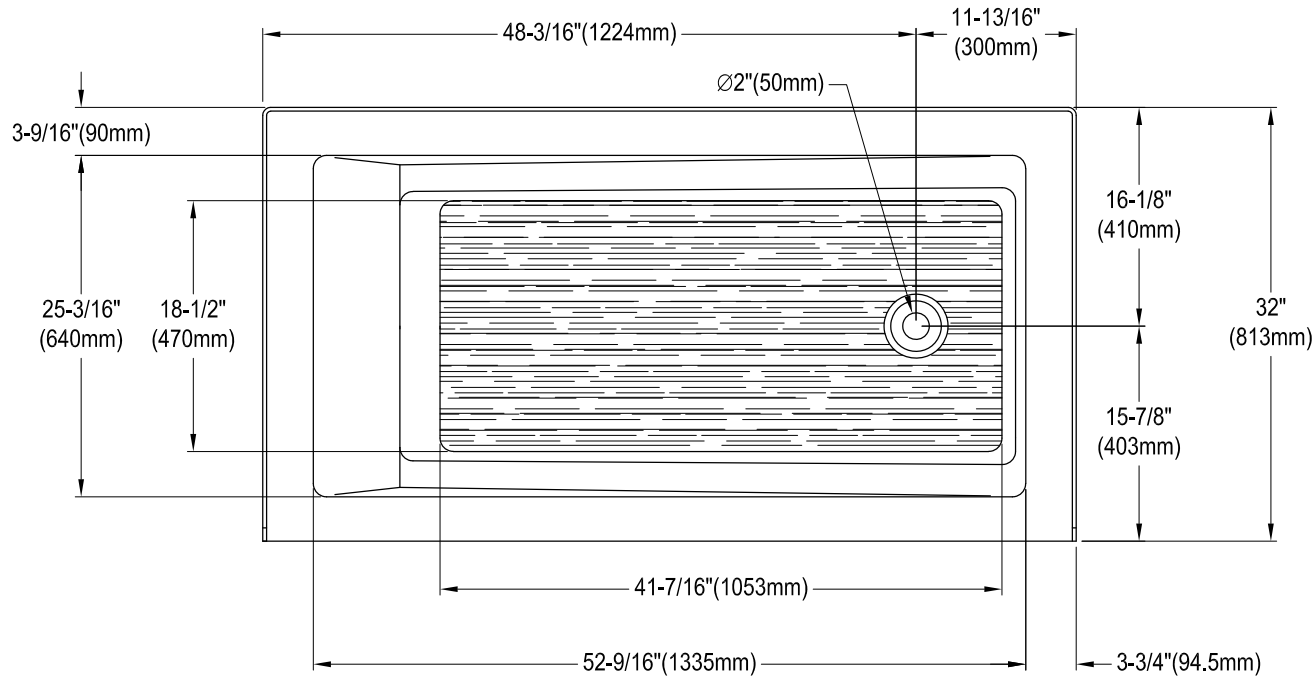

# 60" Acrylic Anti-Skid Alcove Tub With Right Hand Drain Hole

M10 x 60 (2 pcs)  
M10 x 45 (2 pcs)