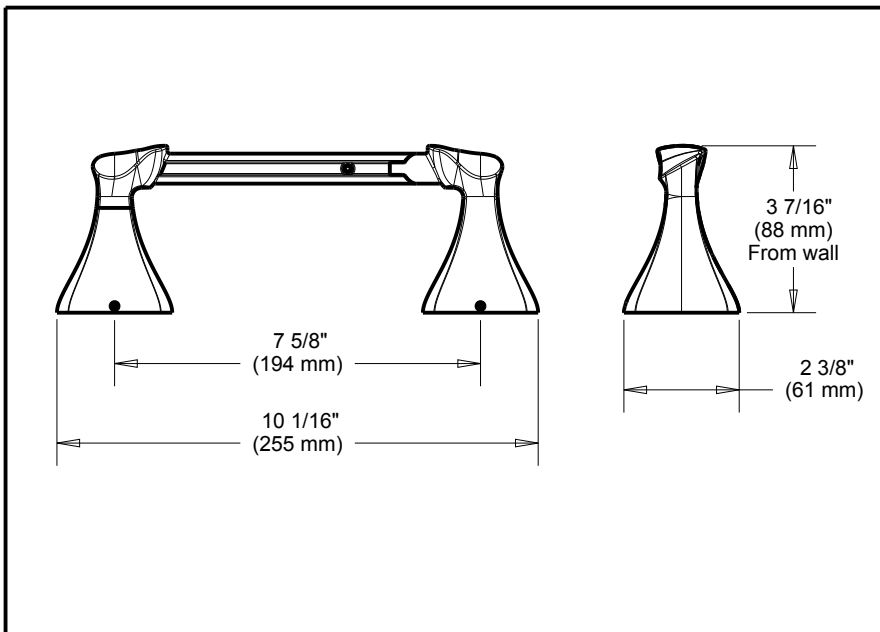

DELTA[®]

ACCESSORIES

- Sandover™ Bath Collection
- Pivoting TPH

Submitted Model No.: _____

Specific Features: _____

STANDARD SPECIFICATIONS:

- Wood blocking is preferable behind all wall surfaces. If wood blocking is not available, the following fasteners are suggested: Tile/Masonry-Plastic or lead Anchors Plaster/drywall-Toggle bolts.
- Mounting hardware and mounting template included with product.