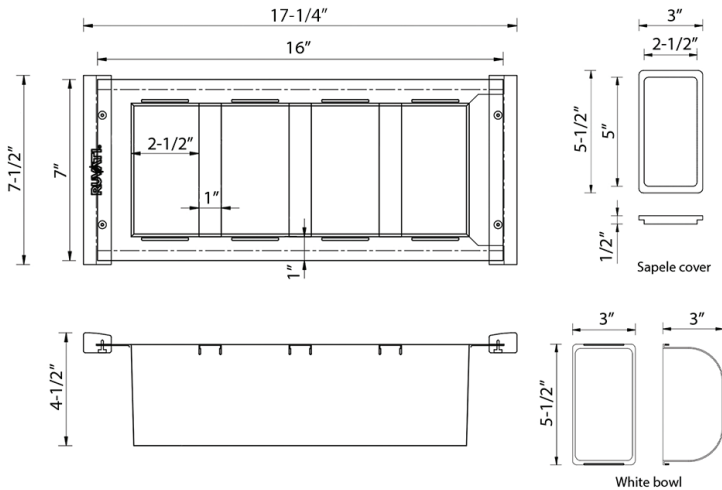

RVA1378

Iced Chilled Condiment Tray

Material: Stainless Steel / Wood / Plastic

Condiment Tray:

17-1/4" (length) x 7-1/2" (width) x 4-1/2" (depth)

Bowls Dimensions:

5-1/2" (length) x 3" (width) x 3" (depth)

Items Included:

Iced Chilled Condiment Tray, 4 bowls, 4 lids

Compatible with all LedgeFit Ruvati sinks

Care Instructions:

- Hand wash with warm water and mild dish soap.
- Dry thoroughly after washing.

Purpose:

- Integrated ice compartment keeps condiments and toppings chilled.
- Side drain hole removes melted ice water to maintain freshness.
- Fitted lids help maintain temperature and prevent spills.