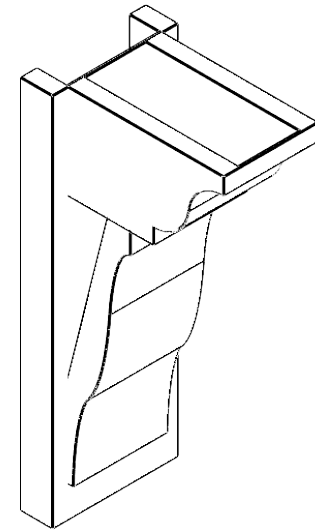

ITEM NUMBER: OUTUROC060X080X12000X24000X060X020X060FST04RCPR

6"W TOP X 8"W BACK X 12"D X 24"H X 6"T TOP X 2"T BACK TIMBERTHANE ROUGH CEDAR FUNSTON FAUX WOOD OPEN OUTLOOKER, TRADITIONAL TOP AND BLOCK BACK, 6"W CLOSED BRACE, PRIMED TAN

SIDE PROFILE

FRONT PROFILE

ISOMETRIC

EKENA MILLWORK
2300 WEST MAIN ST.
CLARKSVILLE, TX 75426
TOLL FREE: 866-607-0453
WWW.EKENAMILLWORK.COM

NOTES

1. INSTALLATION TO BE COMPLETED IN ACCORDANCE WITH MANUFACTURER'S SPECIFICATIONS.
2. DRAWING MAY NOT BE TO SCALE
3. THIS DRAWING IS INTENDED FOR DESIGN AND PLANNING PURPOSES ONLY.
4. ALL INFORMATION CONTAINED HEREIN WAS CURRENT AT THE TIME OF DEVELOPMENT BUT MUST BE REVIEWED AND APPROVED BY THE PRODUCT MANUFACTURER TO BE CONSIDERED ACCURATE.
5. TIMBERTHANE ARCHITECTURAL PRODUCTS ARE MADE FROM HIGH DENSITY URETHANE AND COME FACTORY PRIMED