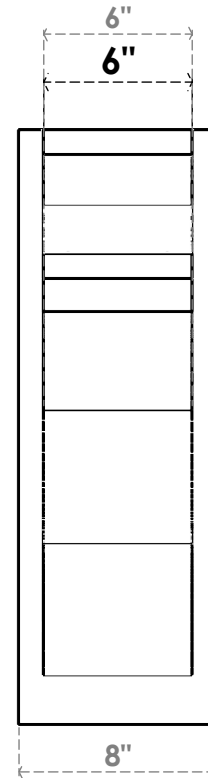

ITEM NUMBER: OUTUROC060X080X12000X24000X060X020X060FST04RCPR

6"W TOP X 8"W BACK X 12"D X 24"H X 6"T TOP X 2"T BACK TIMBERTHANE ROUGH CEDAR FUNSTON FAUX WOOD OPEN OUTLOOKER, TRADITIONAL TOP AND BLOCK BACK, 6"W CLOSED BRACE, PRIMED TAN

SIDE PROFILE

FRONT PROFILE

ISOMETRIC

EKENA MILLWORK
2300 WEST MAIN ST.
CLARKSVILLE, TX 75426
TOLL FREE: 866-607-0453
WWW.EKENAMILLWORK.COM

NOTES

1. INSTALLATION TO BE COMPLETED IN ACCORDANCE WITH MANUFACTURER'S SPECIFICATIONS.
2. DRAWING MAY NOT BE TO SCALE
3. THIS DRAWING IS INTENDED FOR DESIGN AND PLANNING PURPOSES ONLY.
4. ALL INFORMATION CONTAINED HEREIN WAS CURRENT AT THE TIME OF DEVELOPMENT BUT MUST BE REVIEWED AND APPROVED BY THE PRODUCT MANUFACTURER TO BE CONSIDERED ACCURATE.
5. TIMBERTHANE ARCHITECTURAL PRODUCTS ARE MADE FROM HIGH DENSITY URETHANE AND COME FACTORY PRIMED