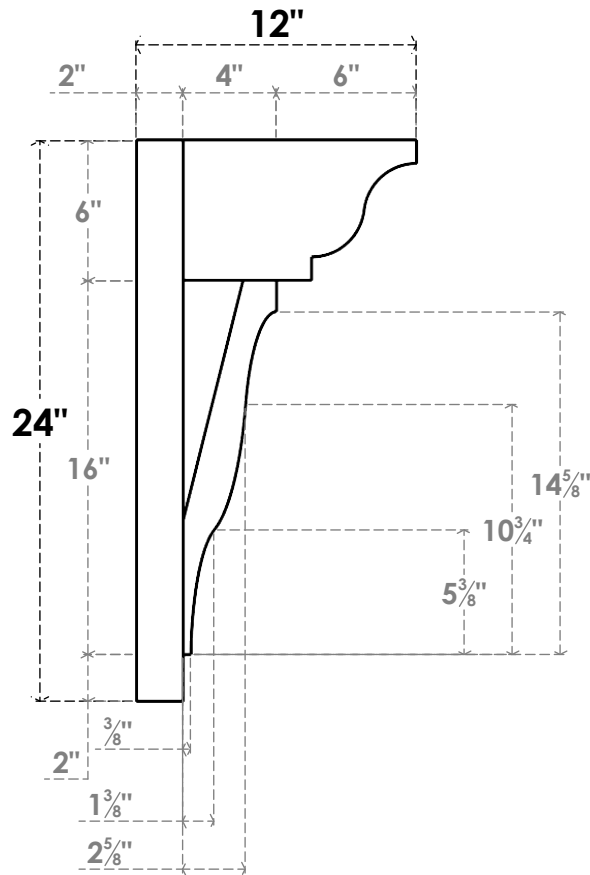

ITEM NUMBER: OUTUROC060X080X12000X24000X060X020X060FST04RCPR

6"W TOP X 8"W BACK X 12"D X 24"H X 6"T TOP X 2"T BACK TIMBERTHANE ROUGH CEDAR FUNSTON FAUX WOOD OPEN OUTLOOKER, TRADITIONAL TOP AND BLOCK BACK, 6"W CLOSED BRACE, PRIMED TAN

SIDE PROFILE

FRONT PROFILE

ISOMETRIC

EKENA MILLWORK
2300 WEST MAIN ST.
CLARKSVILLE, TX 75426
TOLL FREE: 866-607-0453
WWW.EKENAMILLWORK.COM

NOTES

1. INSTALLATION TO BE COMPLETED IN ACCORDANCE WITH MANUFACTURER'S SPECIFICATIONS.
2. DRAWING MAY NOT BE TO SCALE
3. THIS DRAWING IS INTENDED FOR DESIGN AND PLANNING PURPOSES ONLY.
4. ALL INFORMATION CONTAINED HEREIN WAS CURRENT AT THE TIME OF DEVELOPMENT BUT MUST BE REVIEWED AND APPROVED BY THE PRODUCT MANUFACTURER TO BE CONSIDERED ACCURATE.
5. TIMBERTHANE ARCHITECTURAL PRODUCTS ARE MADE FROM HIGH DENSITY URETHANE AND COME FACTORY PRIMED