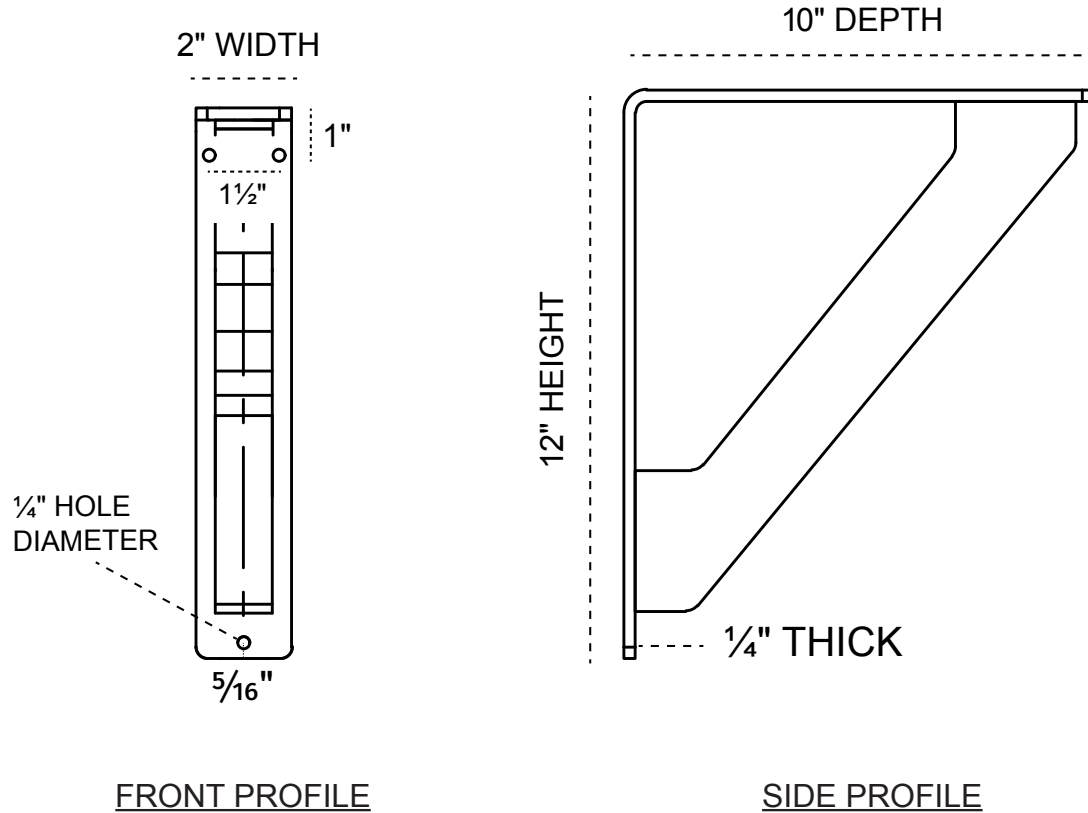

2-INCH W X 10-INCH D X 12-INCH H TRADITIONAL TRIPLE BRACE BRACKET

HEAVY-DUTY 1/4" THICK

AVAILABLE IN:
POWDER COATED BLACK

BKTM02X10X12TTRPBL

P:866.607.0453 | F: 866.591.3143
2300 W. Main St. | Clarksville, TX 75426
sales@ekenamillwork.com | www.ekenamillwork.com