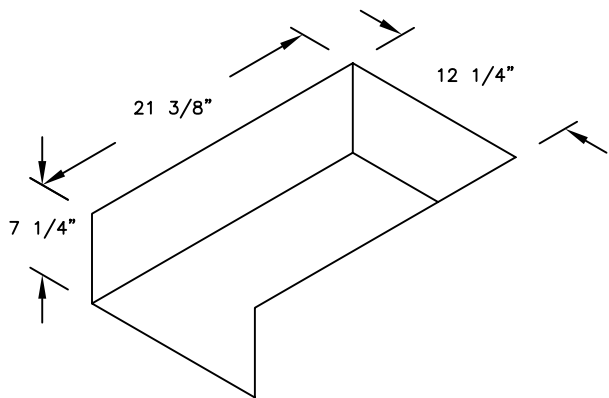

LINE	BARBECUE LINE
MODEL	FOOD WARMER
NUM	

CUT OUT DIMENSIONS

NOTE:  
DUE TO OUR CONTINUOUS IMPROVEMENT PROGRAM, ALL MODELS  
AND SPECIFICATIONS ARE SUBJECT TO CHANGE WITHOUT NOTICE.

SCALE: NTS

TITLE 2011 BARBECUE LINE ACCESSORIES – DROP IN 12" FOOD WARMER	
DWG NO. BBQ07888P	DWG BY N. GALASSO
DATE 12/28/10	REVISED