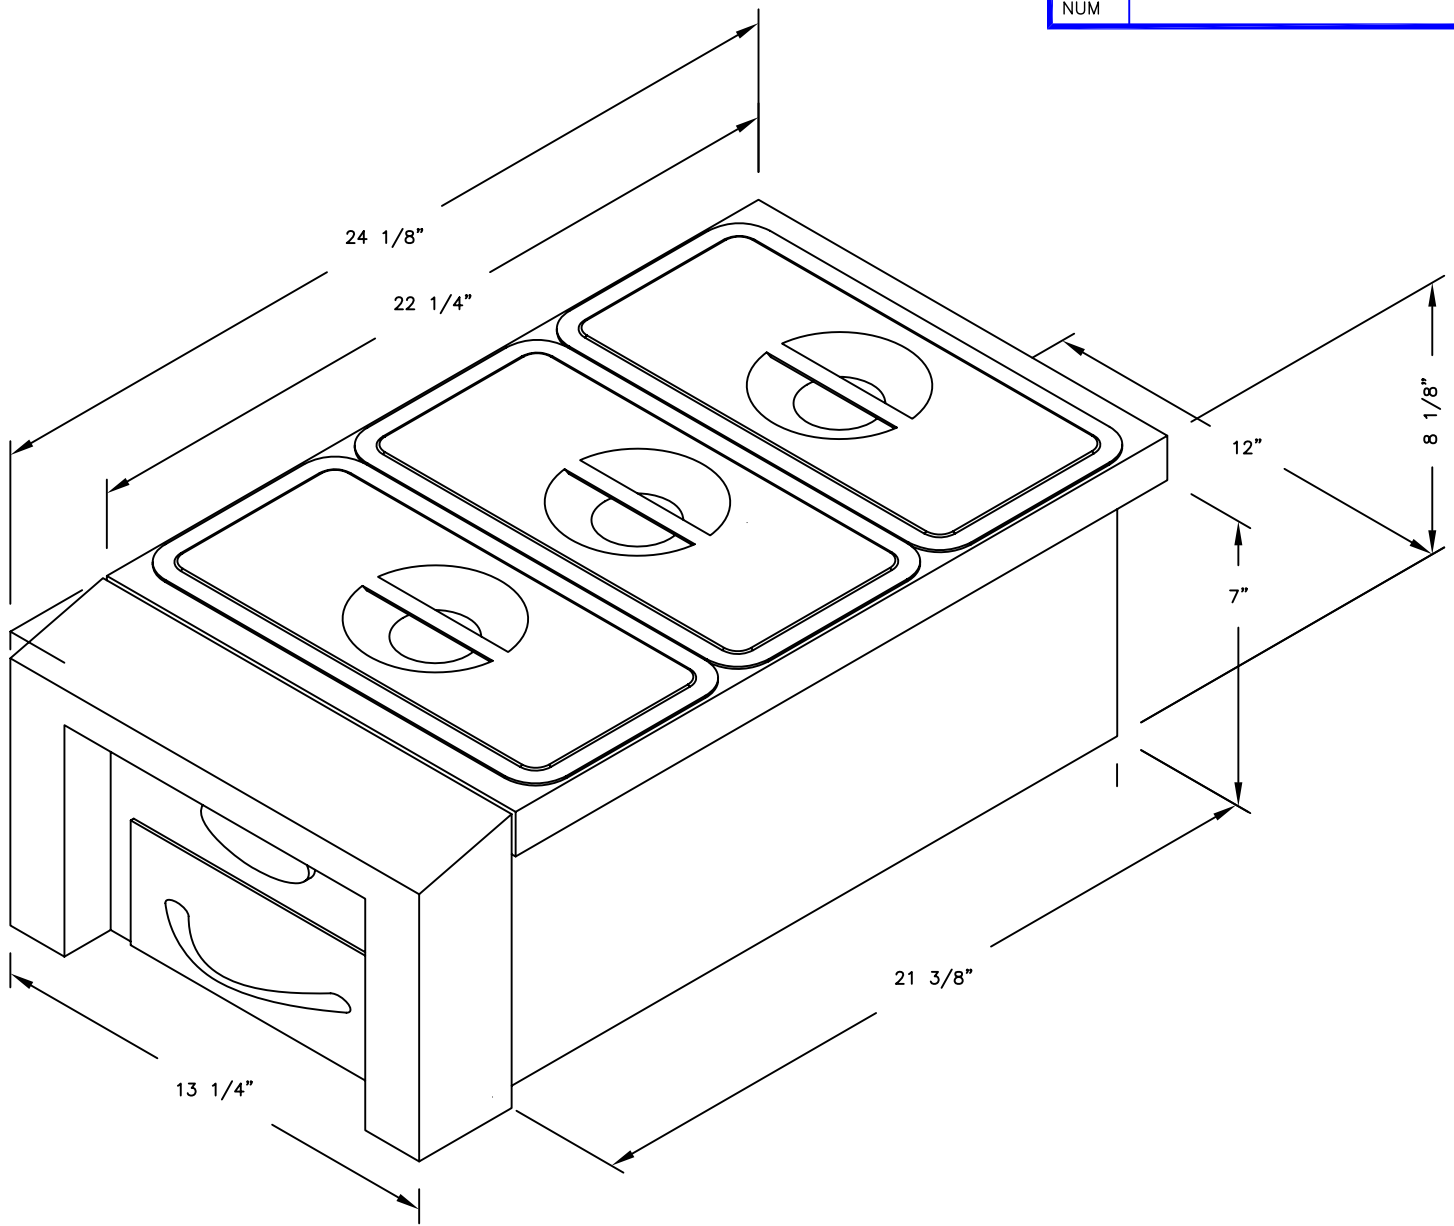

LINE	BARBECUE LINE
MODEL	FOOD WARMER
NUM	

CUT OUT DIMENSIONS

NOTE:  
DUE TO OUR CONTINUOUS IMPROVEMENT PROGRAM, ALL MODELS  
AND SPECIFICATIONS ARE SUBJECT TO CHANGE WITHOUT NOTICE.

SCALE: NTS

TITLE 2011 BARBECUE LINE ACCESSORIES – DROP IN 12" FOOD WARMER	
DWG NO. BBQ07888P	DWG BY N. GALASSO
DATE 12/28/10	REVISED